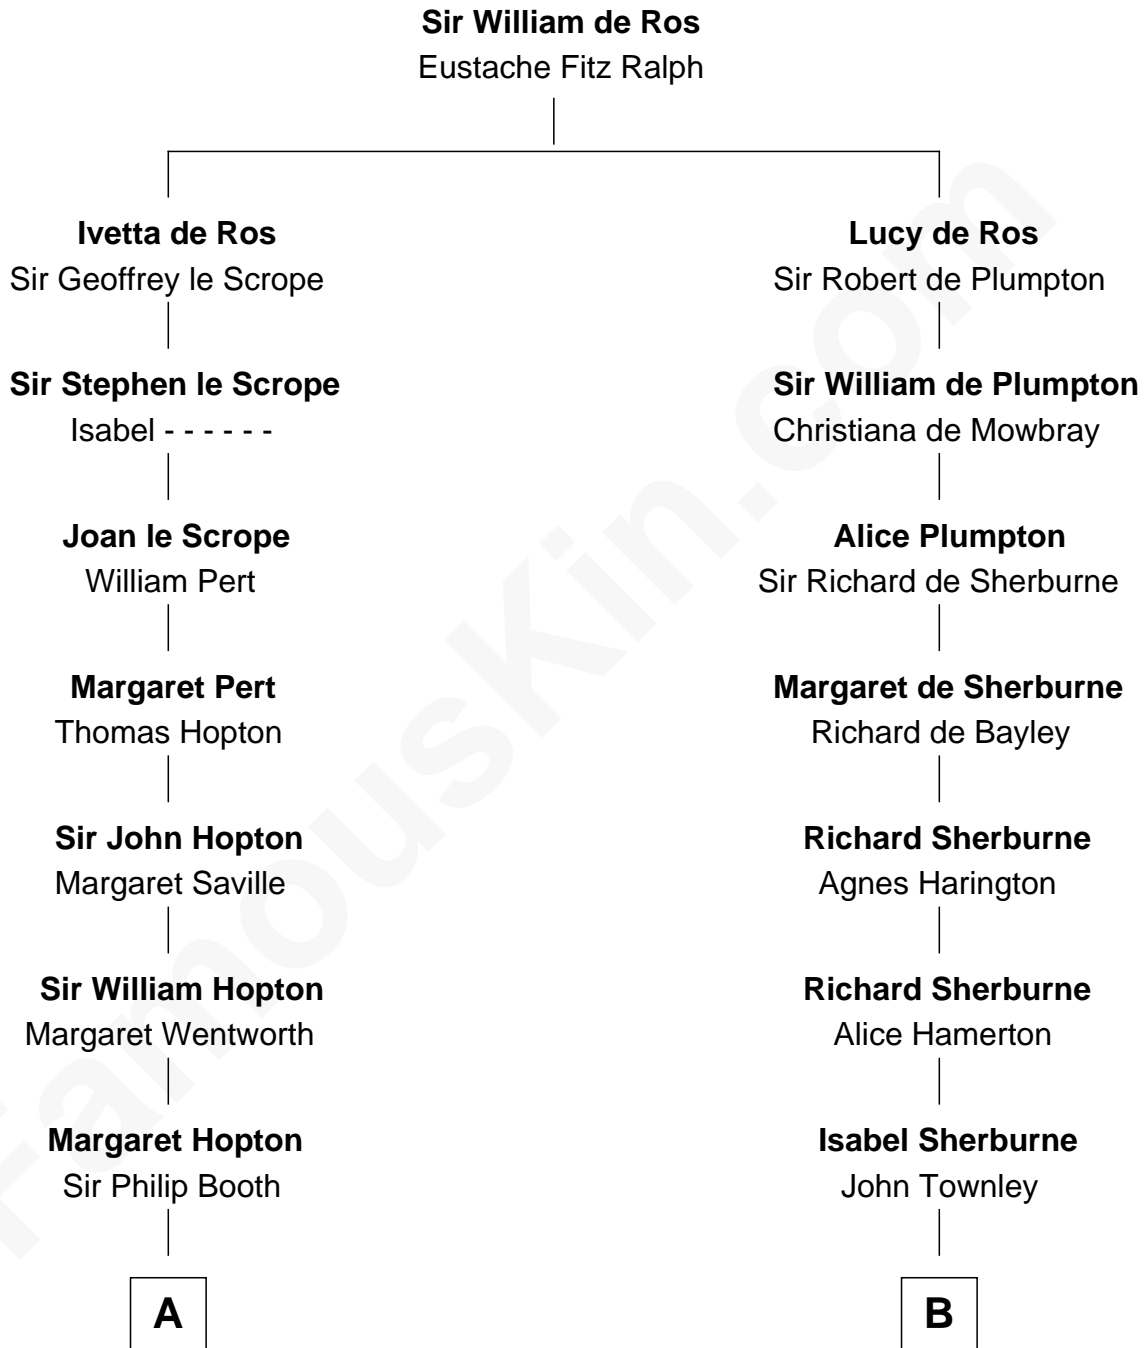

# FamousKin.com

## Relationship Chart of

### John Marshall

4th Chief Justice of the U.S. Supreme Court

17th cousin 4 times removed of

**General George C. Marshall**  
 Author of "The Marshall Plan"

**C**

**Nicholas Taliaferro**

Ann Champe Taliaferro