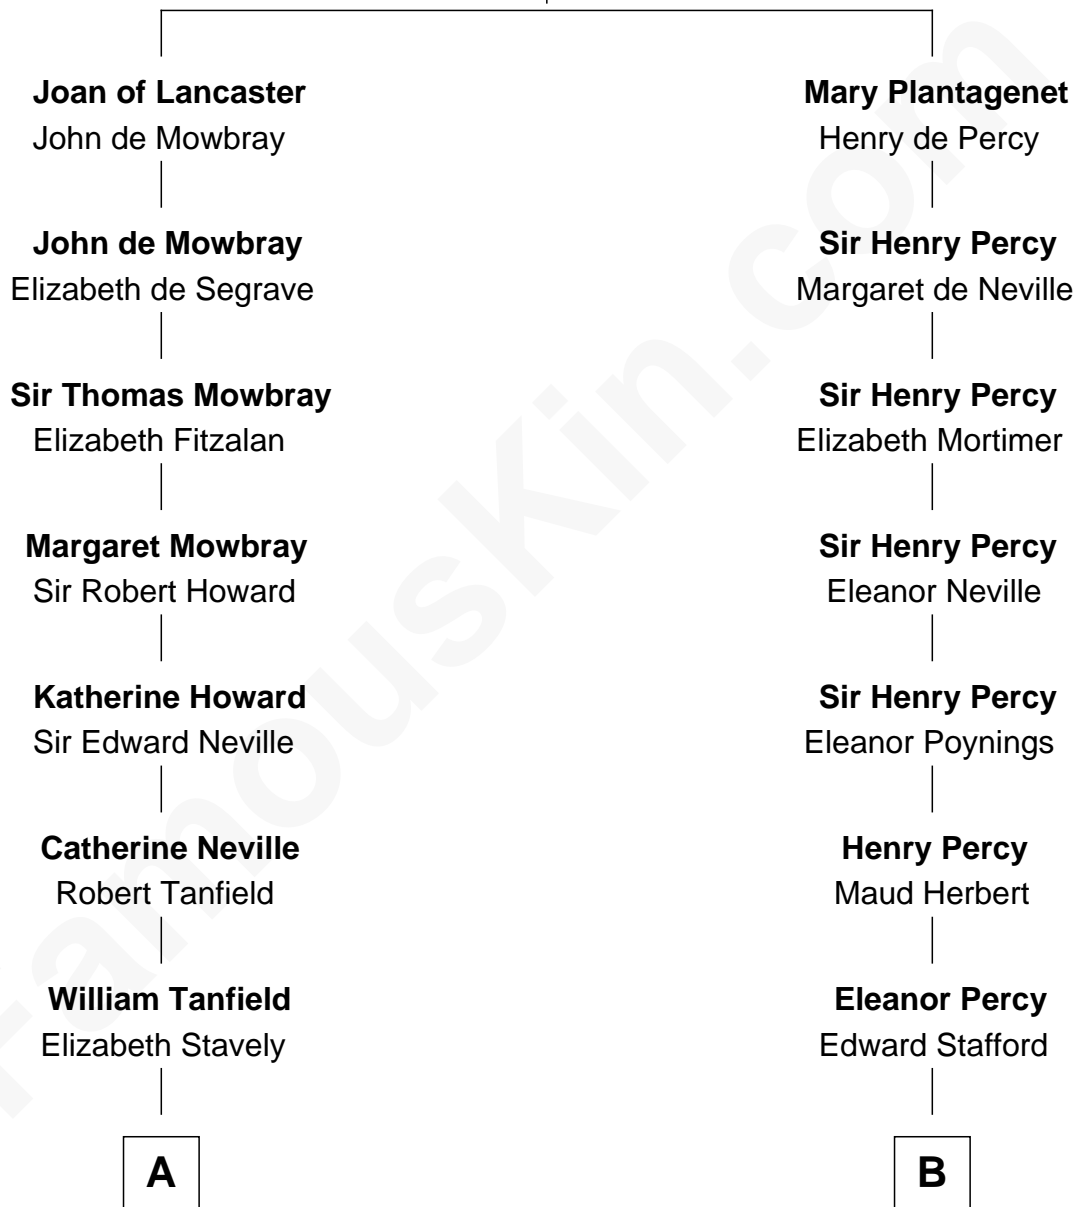

FamousKin.com

Relationship Chart of

John Marshall

4th Chief Justice of the U.S. Supreme Court

16th cousin 4 times removed of

Harry F. Byrd

50th Governor of Virginia

Henry Plantagenet
Maud de Chaworth

C

Richard Evelyn Byrd
Anne Harrison

Col. William Byrd
Jane Meriwether Rivers

Richard Evelyn Byrd
Eleanor Bolling Flood

Harry F. Byrd
50th Governor of Virginia

FamousKin.com