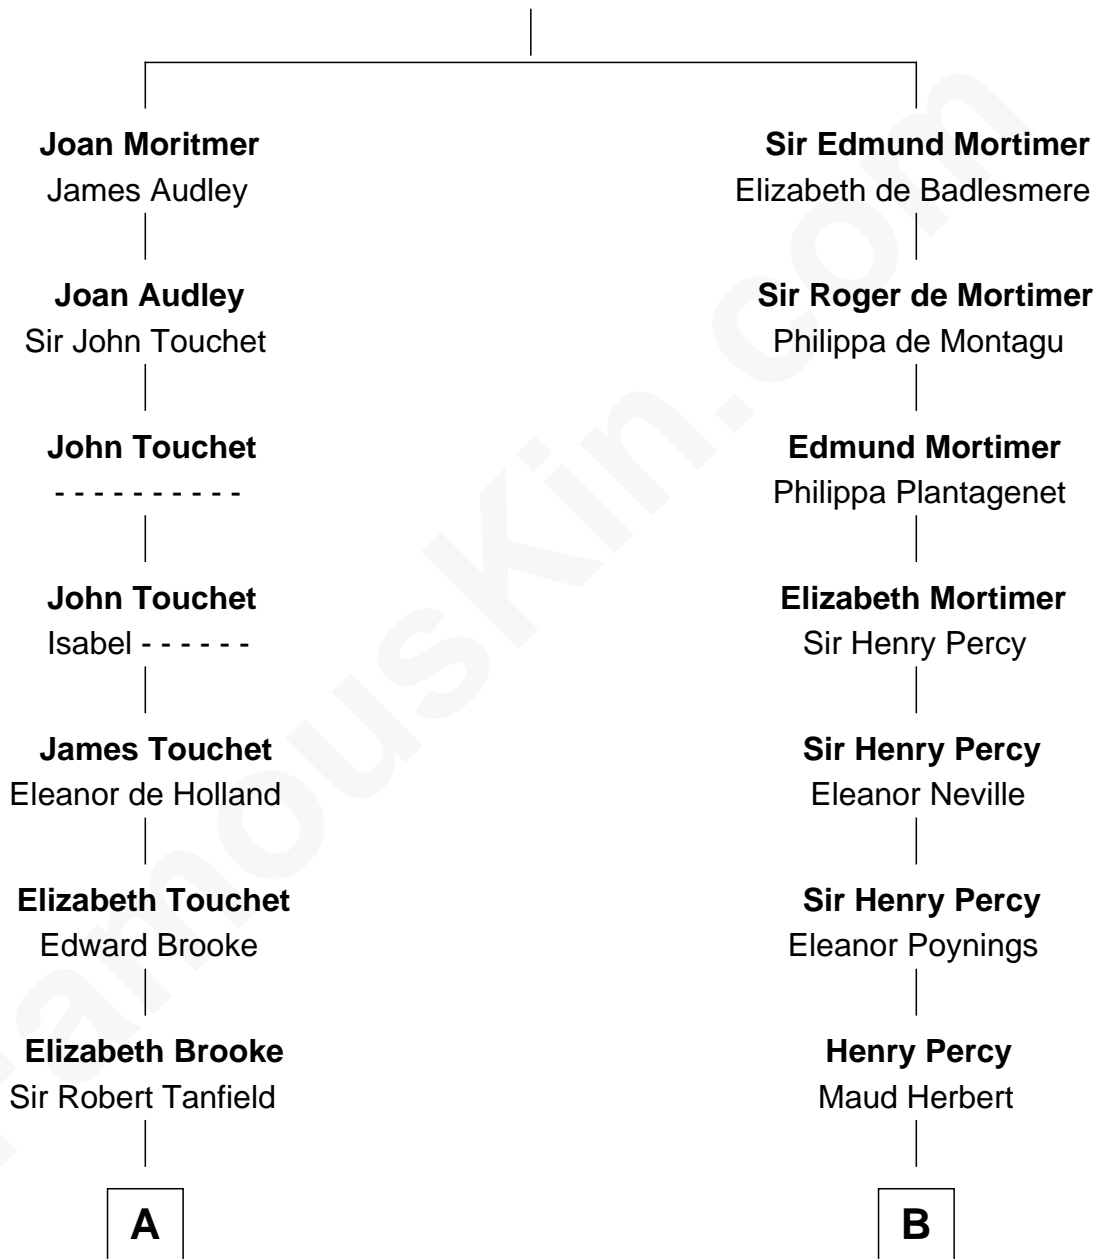

FamousKin.com

Relationship Chart of

John Marshall

4th Chief Justice of the U.S. Supreme Court

18th cousin 3 times removed of

Harry F. Byrd

50th Governor of Virginia

Roger de Mortimer

Joan de Geneville

C

Mary Randolph Keith
Col. Thomas Marshall

John Marshall
U.S. Supreme Court Chief Justice

D

Thomas Taylor Byrd
Mary Armistead

Richard Evelyn Byrd
Anne Harrison

Col. William Byrd
Jane Meriwether Rivers

Richard Evelyn Byrd
Eleanor Bolling Flood

Harry F. Byrd
50th Governor of Virginia