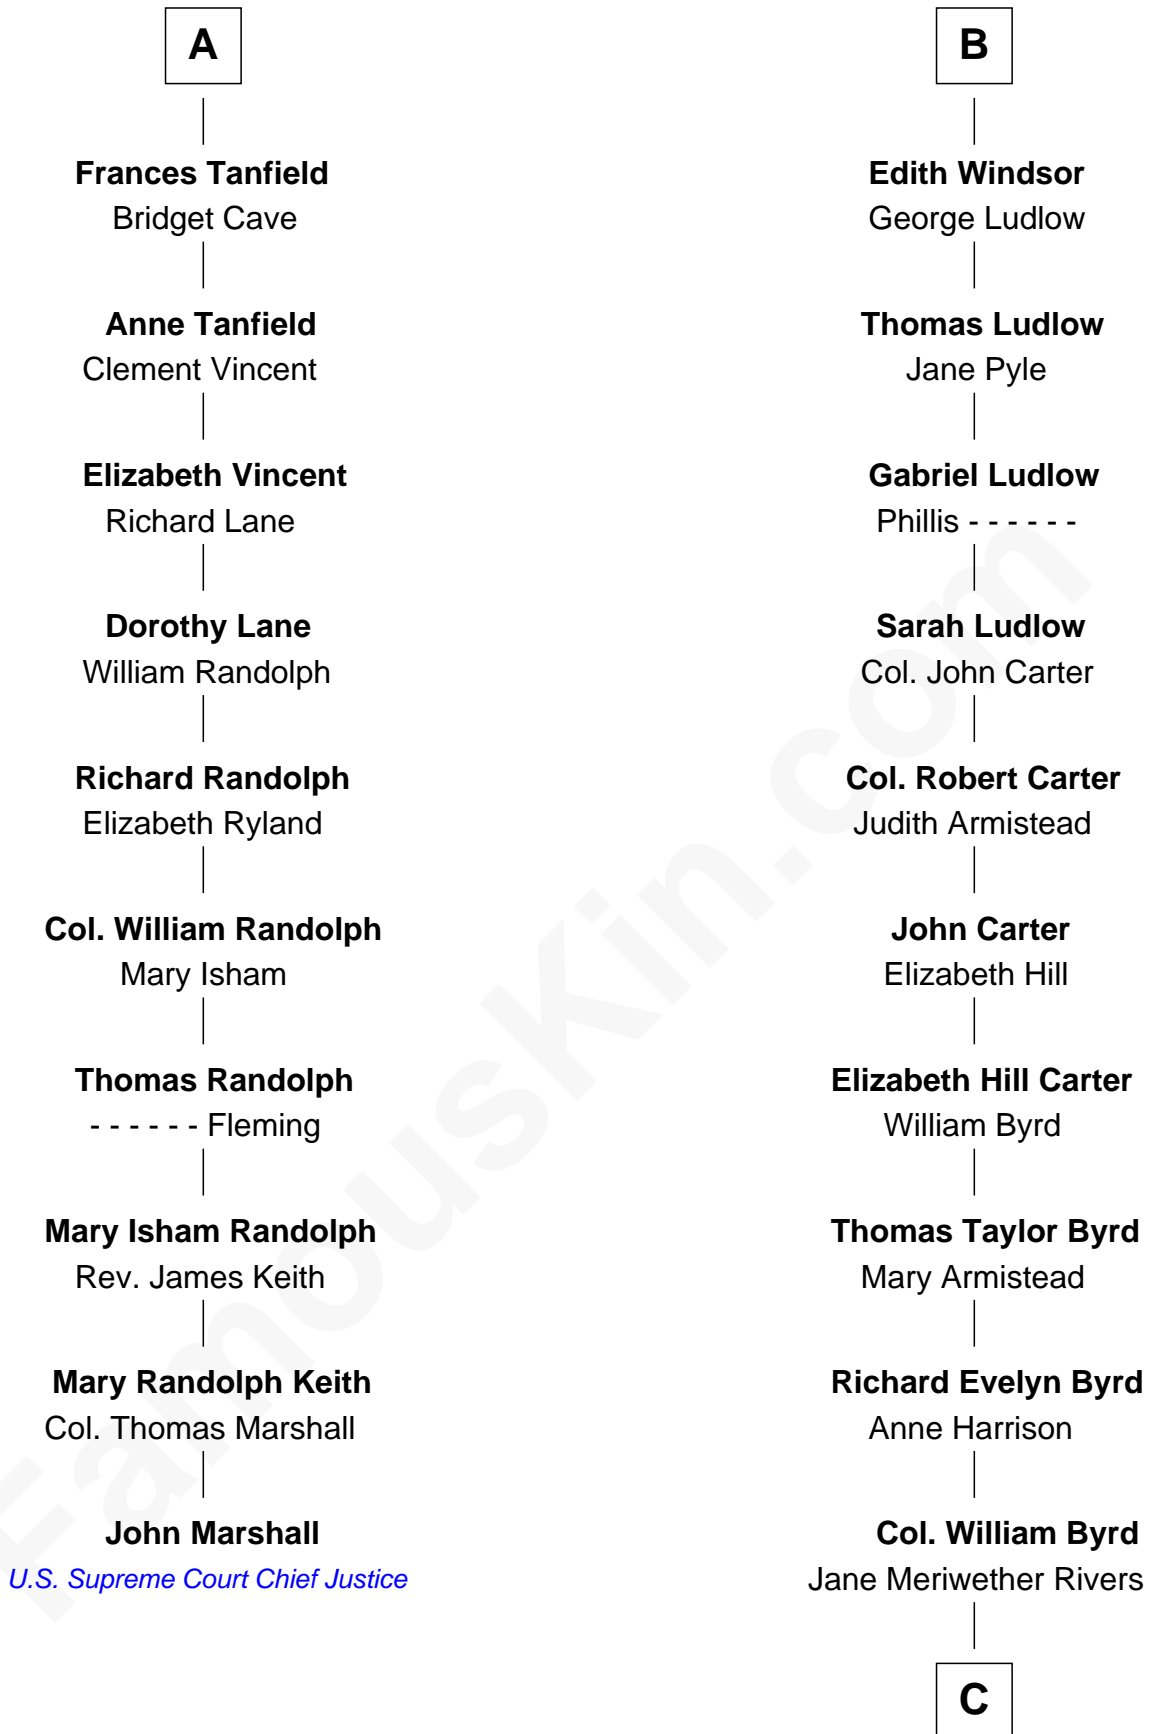

FamousKin.com

Relationship Chart of

John Marshall

4th Chief Justice of the U.S. Supreme Court

16th cousin 2 times removed of

Harry F. Byrd

50th Governor of Virginia

Humphrey de Bohun
Elizabeth Plantagenet

Sir William de Bohun
Elizabeth de Badlesmere

Elizabeth de Bohun
Sir Richard Fitzalan

Elizabeth Fitzalan
Sir Thomas Mowbray

Margaret Mowbray
Sir Robert Howard

Katherine Howard
Sir Edward Neville

Catherine Neville
Robert Tanfield

William Tanfield
Elizabeth Stavely

A

Margaret de Bohun
Sir Hugh de Courtnay

Elizabeth de Courtnay
Sir Andrew Luttrell

Sir Hugh Luttrell
Catherine de Beaumont

Elizabeth Luttrell
John Stratton

Elizabeth Stratton
John Andrews

Elizabeth Andrews
Sir Thomas de Windsor

Sir Andrews de Windsor
Elizabeth Blount

B

C

Richard Evelyn Byrd
Eleanor Bolling Flood

Harry F. Byrd
50th Governor of Virginia

FamousKin.com