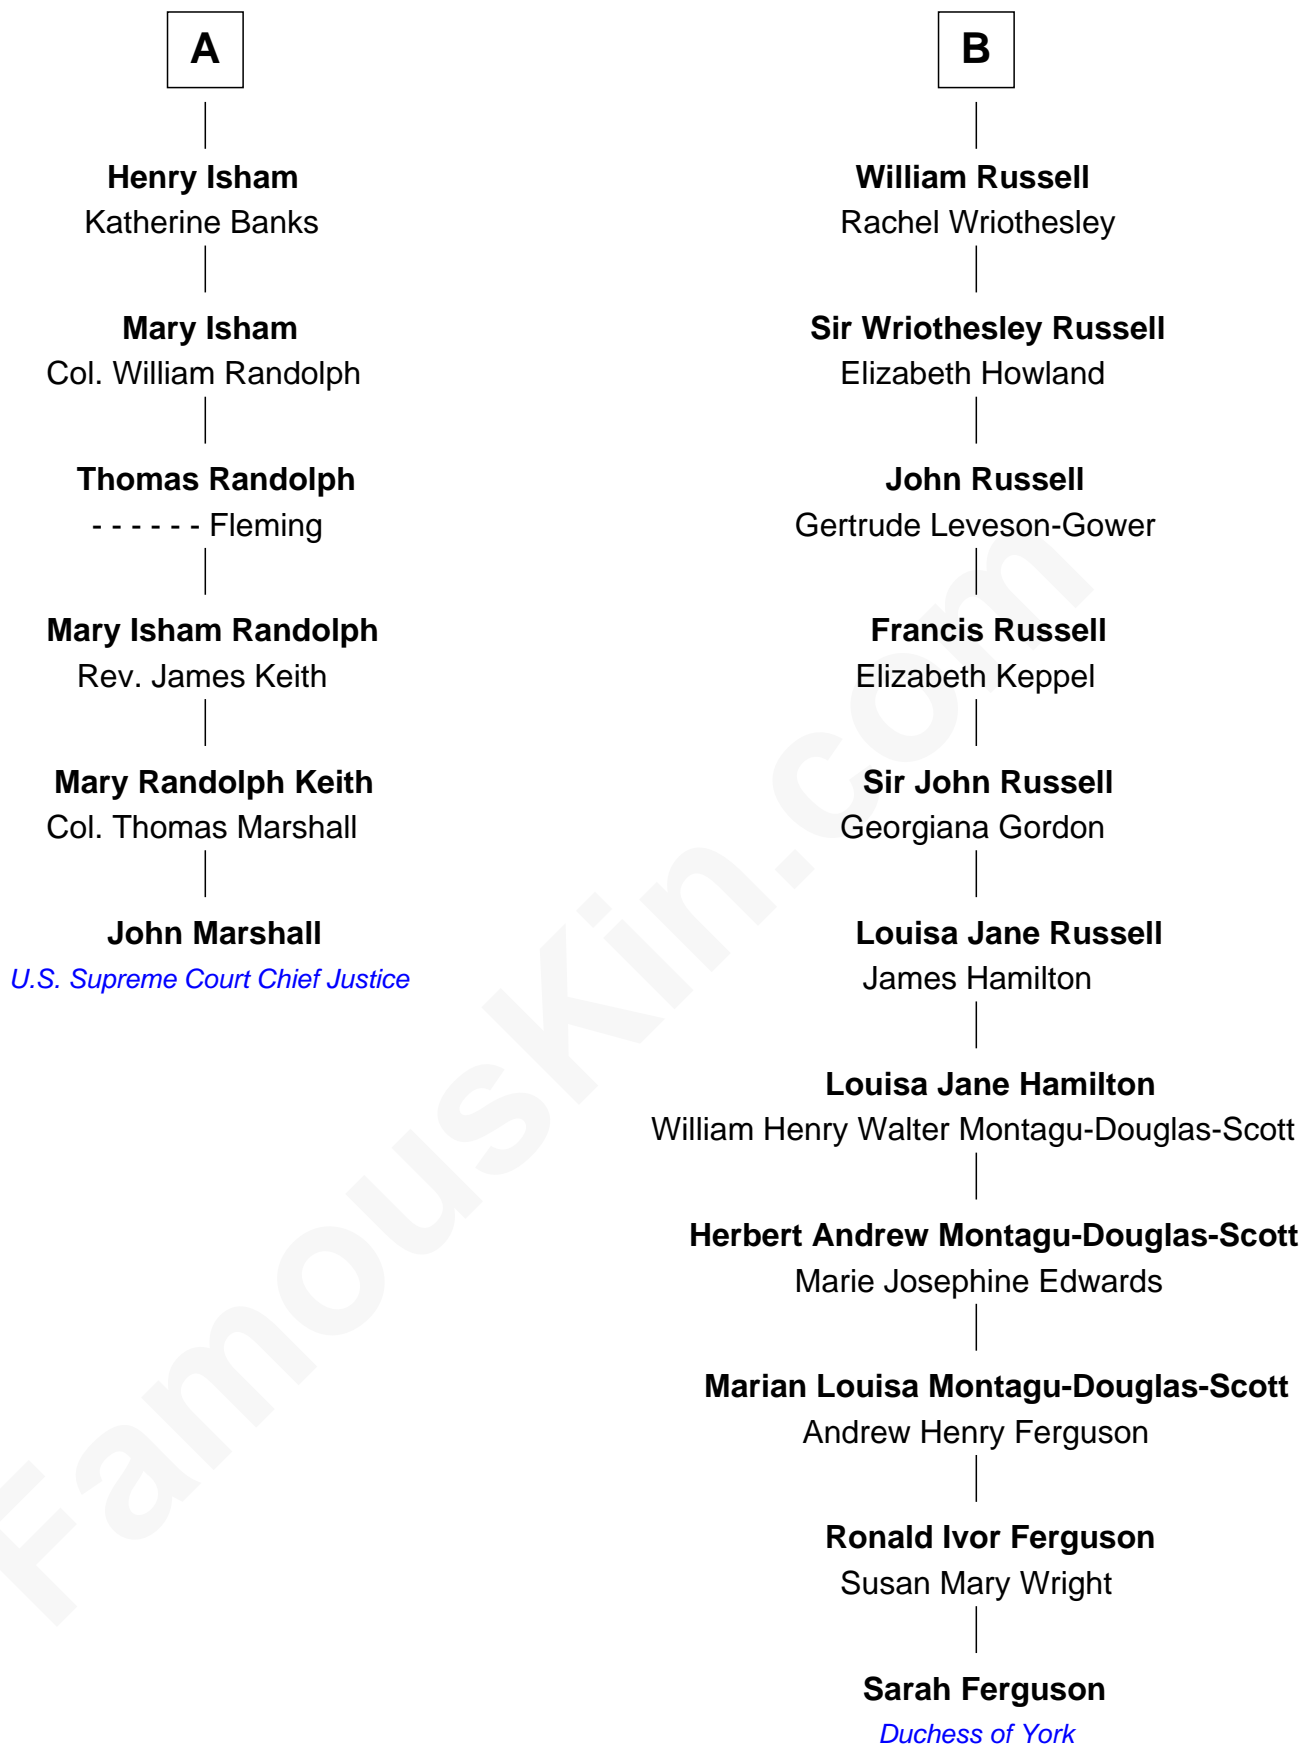

FamousKin.com Relationship Chart of

John Marshall

4th Chief Justice of the U.S. Supreme Court

12th cousin 5 times removed of

Sarah Ferguson

Duchess of York

Sir Roger Wentworth

Margery Despencer

Anne Lytton

Sir John Borlase

Anne Borlase

Sir Euseby Isham

William Isham

Mary Brett

A

Henry Wentworth

Elizabeth Howard

Margery Wentworth

Sir William Waldegrave

Margaret Waldegrave

Sir John St. John

Margaret St. John

Sir Francis Russell

William Russell

Elizabeth Long

Francis Russell

Catherine Brydges

Sir William Russell

Anne Carr

B

Sarah Ferguson photo by [Norbert Aepli](#) ([CC BY 3.0](#))