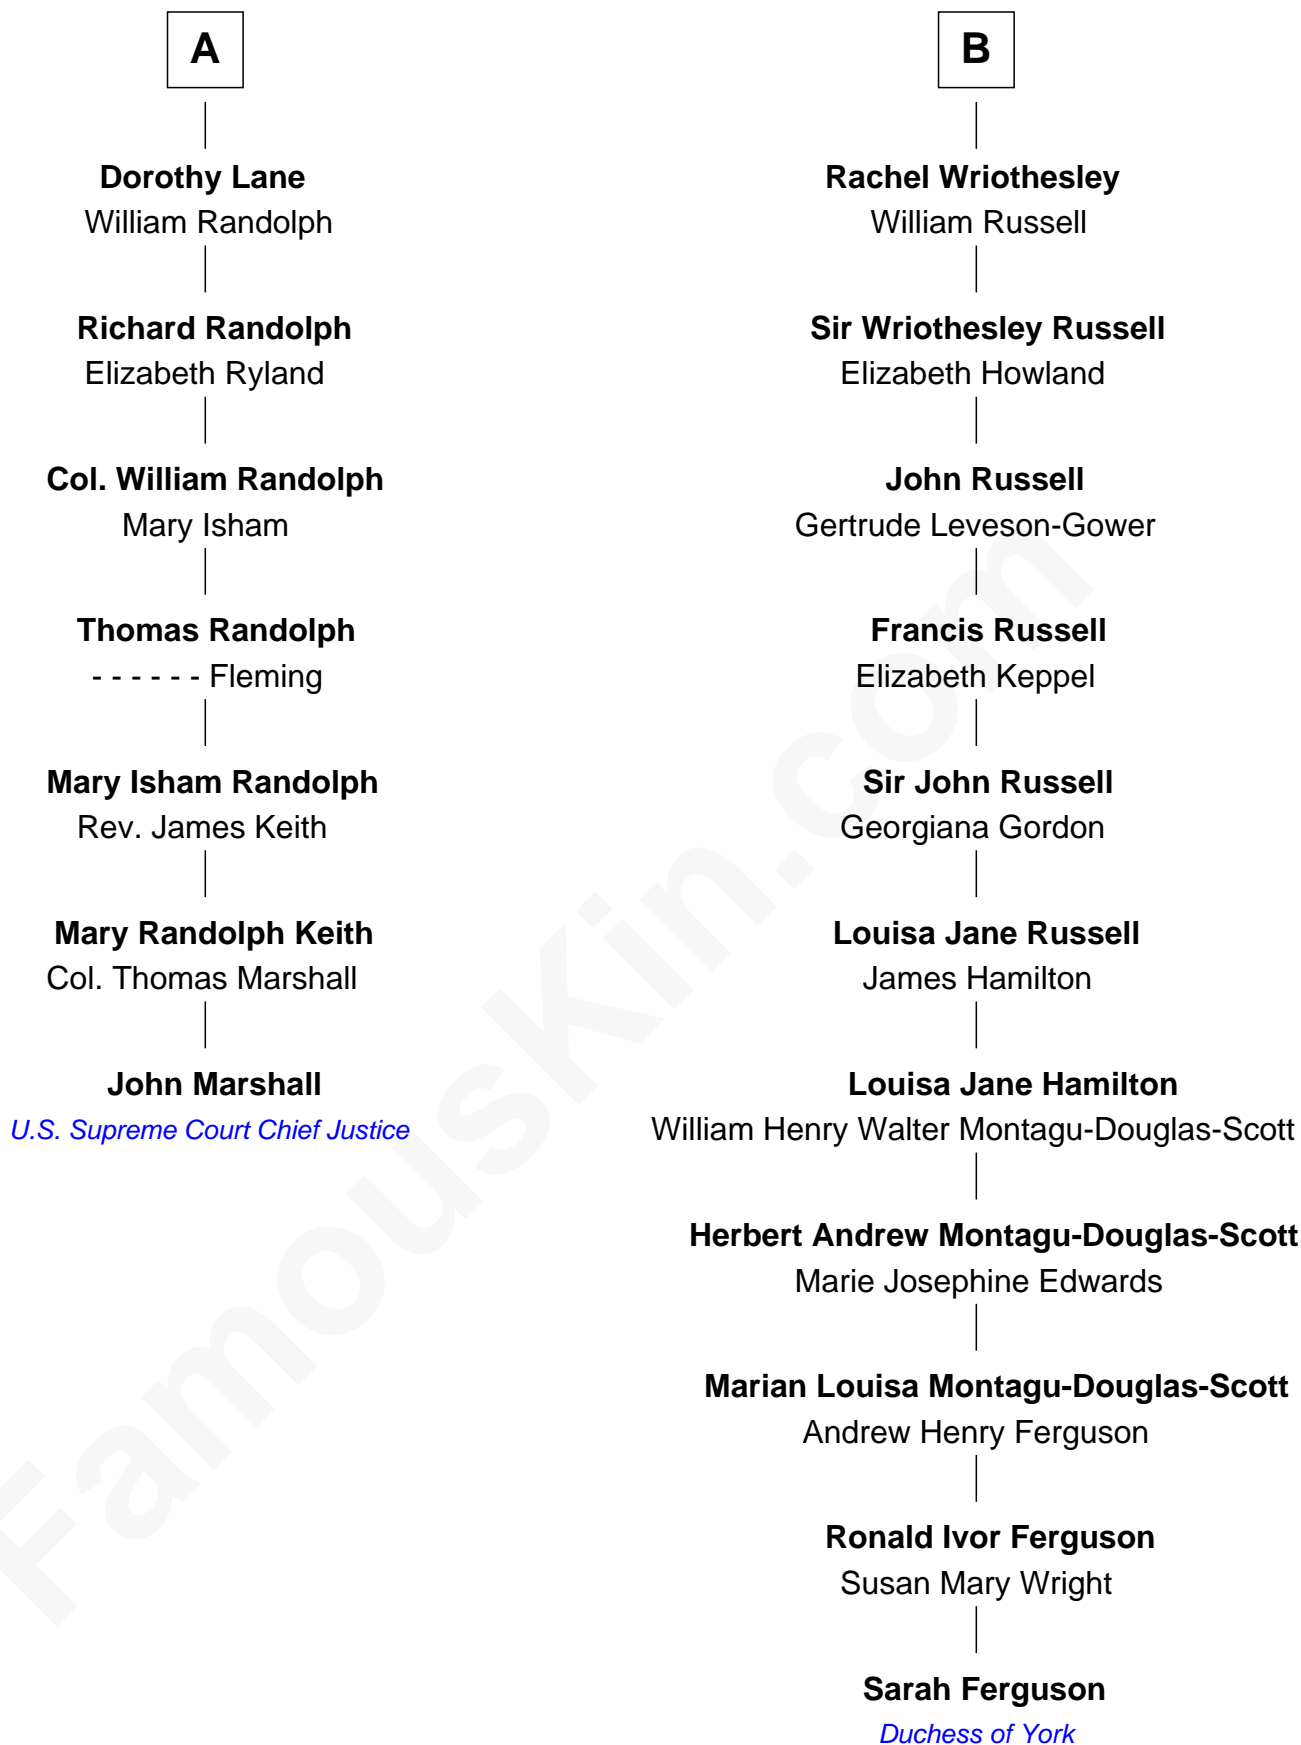

FamousKin.com Relationship Chart of

John Marshall

4th Chief Justice of the U.S. Supreme Court

13th cousin 4 times removed of

Sarah Ferguson

Duchess of York

James Touchet
Eleanor de Holland

Elizabeth Touchet
Edward Brooke

Elizabeth Brooke
Sir Robert Tanfield

Robert Tanfield
Catherine Neville

William Tanfield
Elizabeth Stavely

Frances Tanfield
Bridget Cave

Anne Tanfield
Clement Vincent

Elizabeth Vincent
Richard Lane

A

Margaret Touchet

Elizabeth - - - - -
Sir John Ludlow

Alice Ludlow
Humphrey Vernon

George Vernon
Elizabeth Pigot

John Vernon
Elizabeth Devereux

Elizabeth Vernon
Henry Wriothesley

Thomas Wriothesley
Rachel Massüe de Ruvigny

B

Sarah Ferguson photo by [Norbert Aepli](#) (CC BY 3.0)