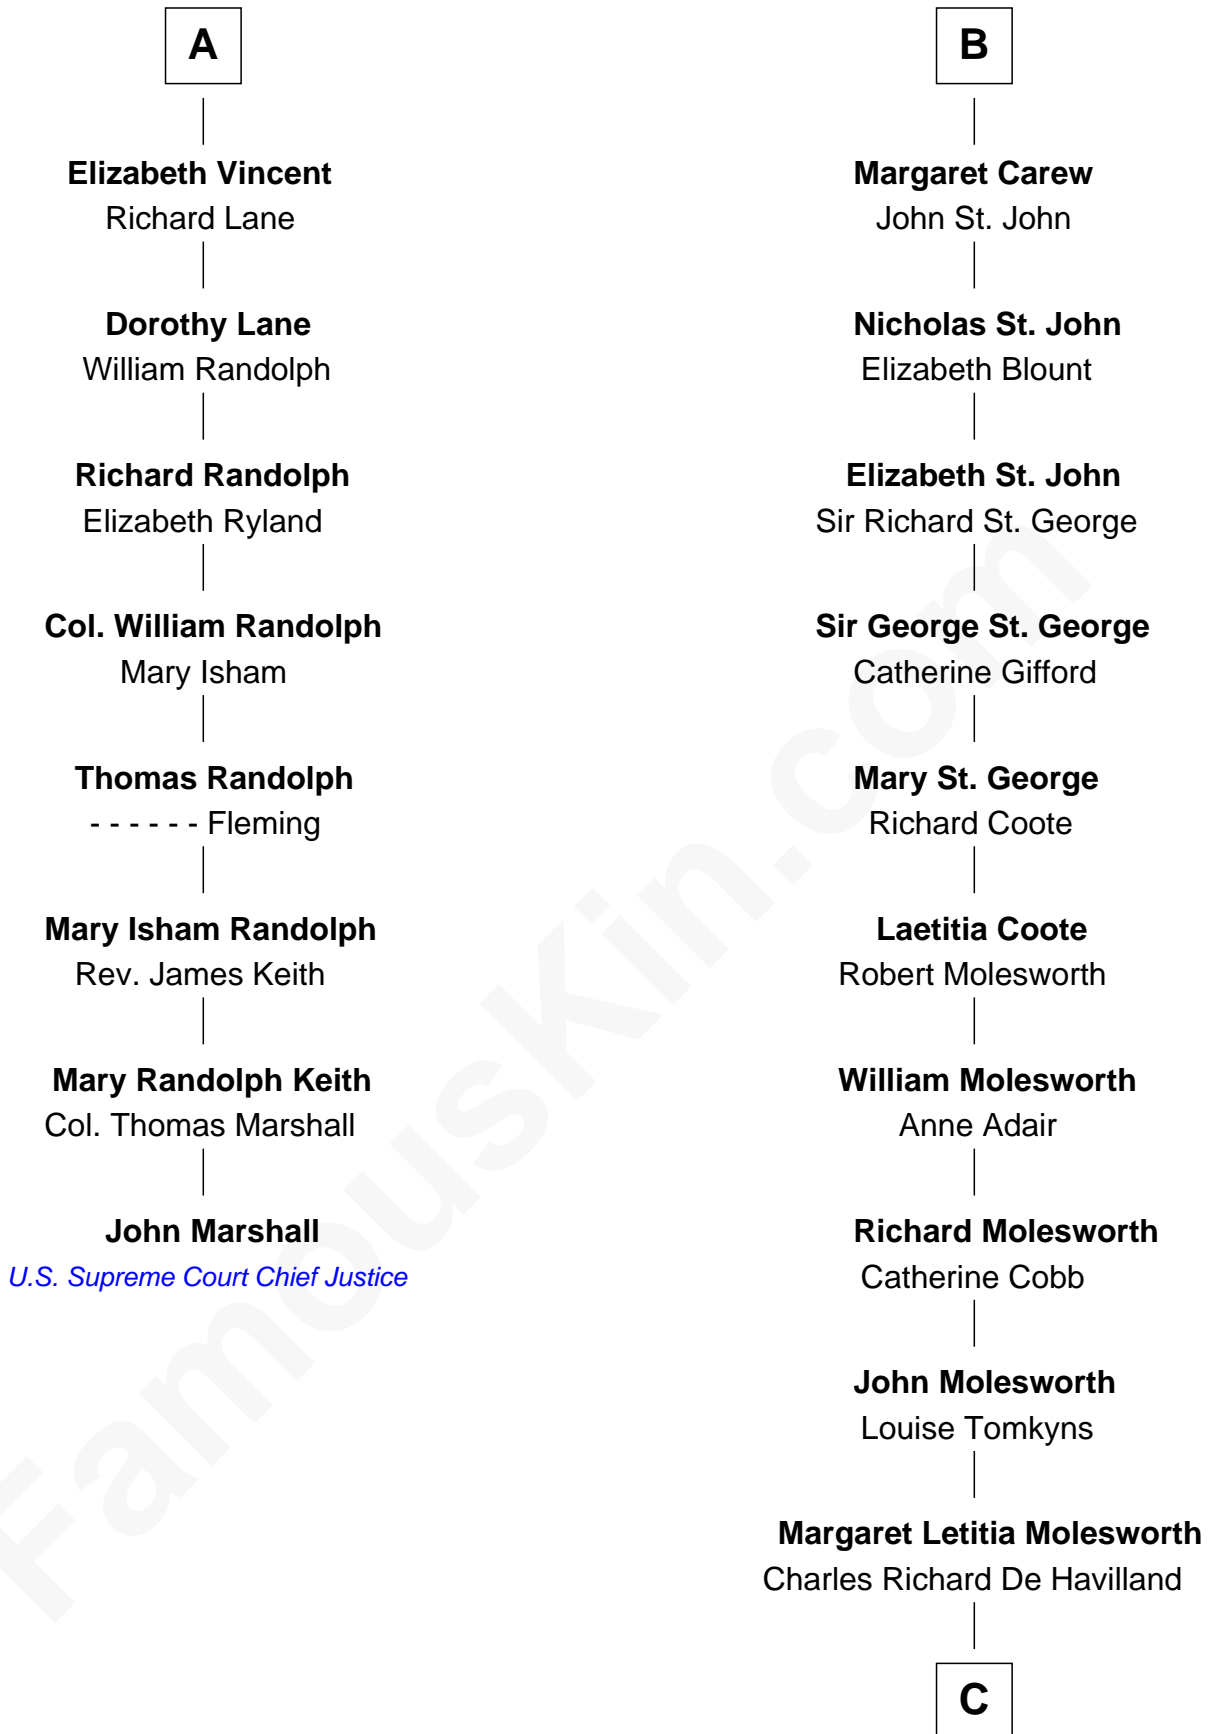

# FamousKin.com Relationship Chart of

**John Marshall**

*4th Chief Justice of the U.S. Supreme Court*

**14th cousin 4 times removed of**

**Olivia De Havilland**

*Movie Actress*

C

Walter Augustus De Havilland

Lillian Augusta Ruse

Olivia De Havilland

*Movie Actress*

FamousKin.com