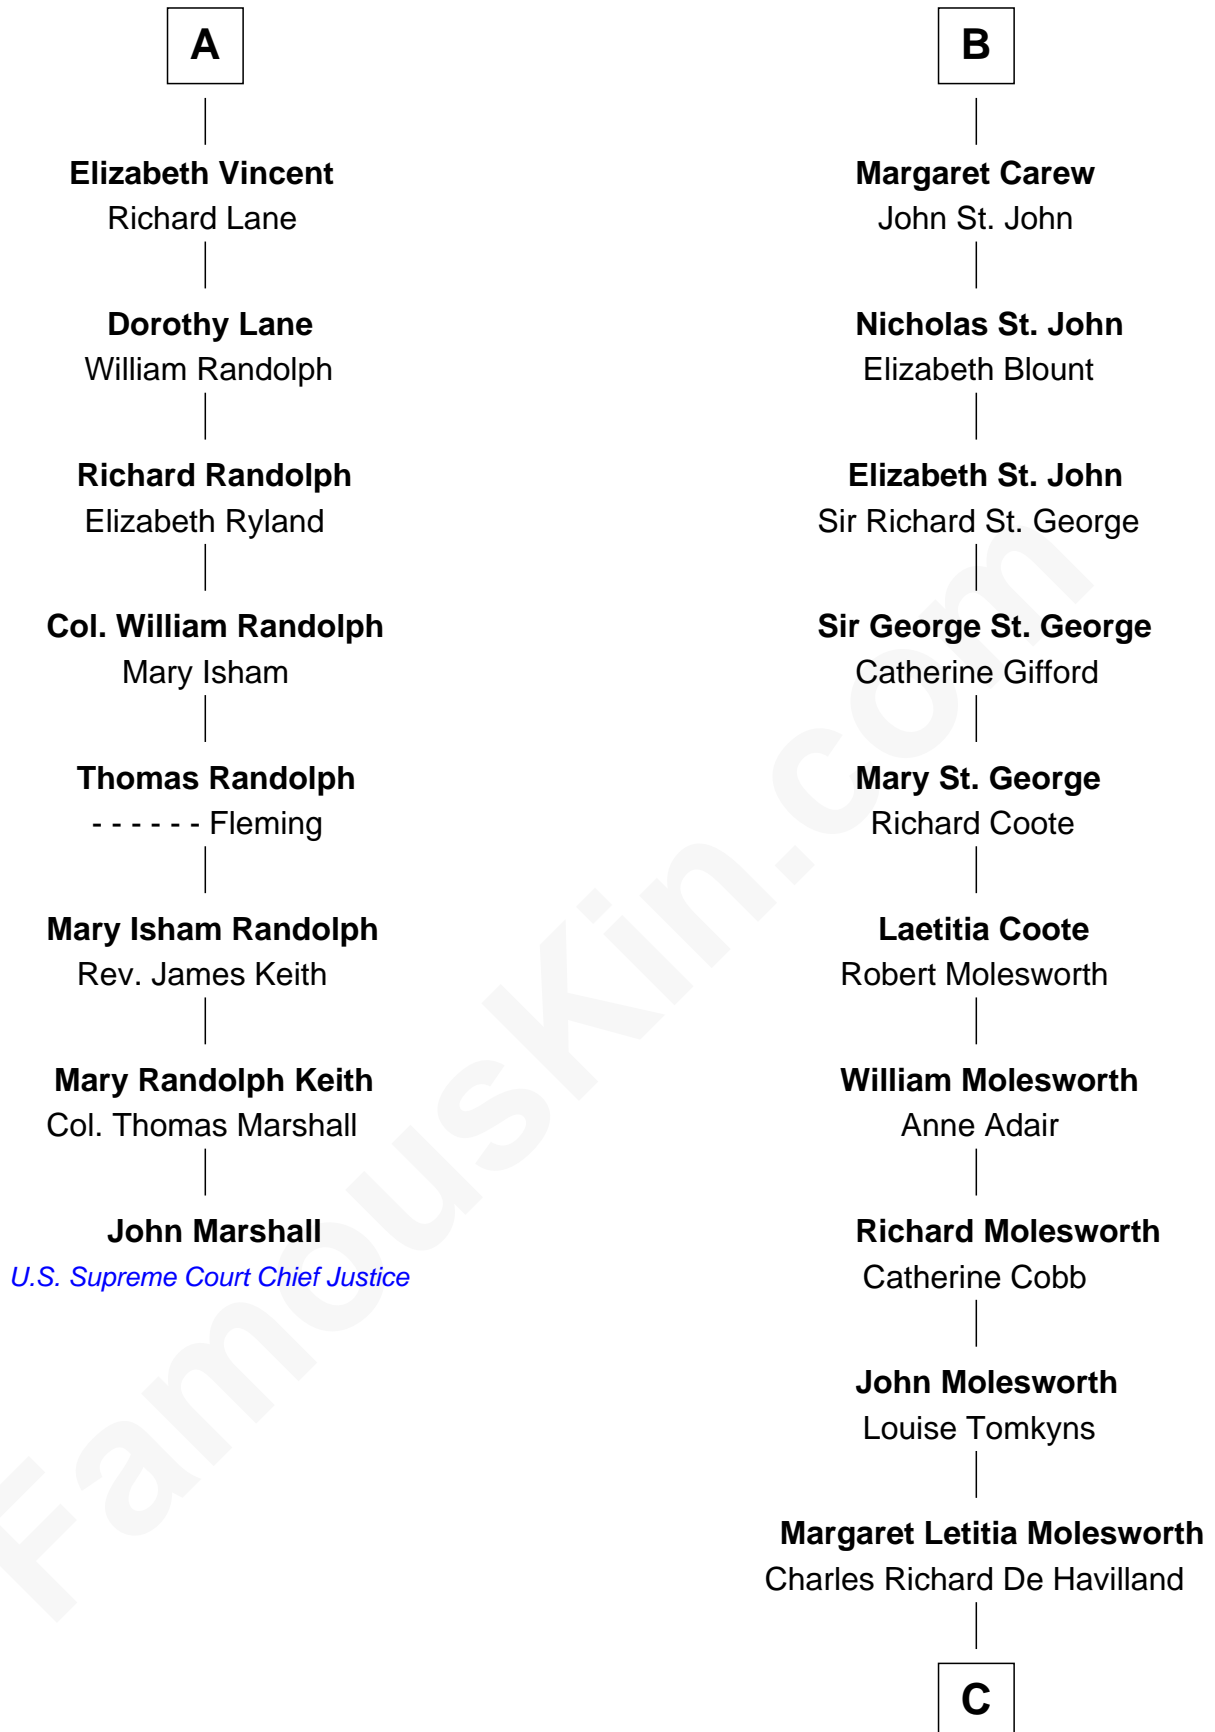

# FamousKin.com Relationship Chart of

**John Marshall**

*4th Chief Justice of the U.S. Supreme Court*

**14th cousin 4 times removed of**

**Joan Fontaine**

*Movie Actress*

**C**

Walter Augustus De Havilland

Lillian Augusta Ruse

Joan Fontaine

*Movie Actress*

FamousKin.com