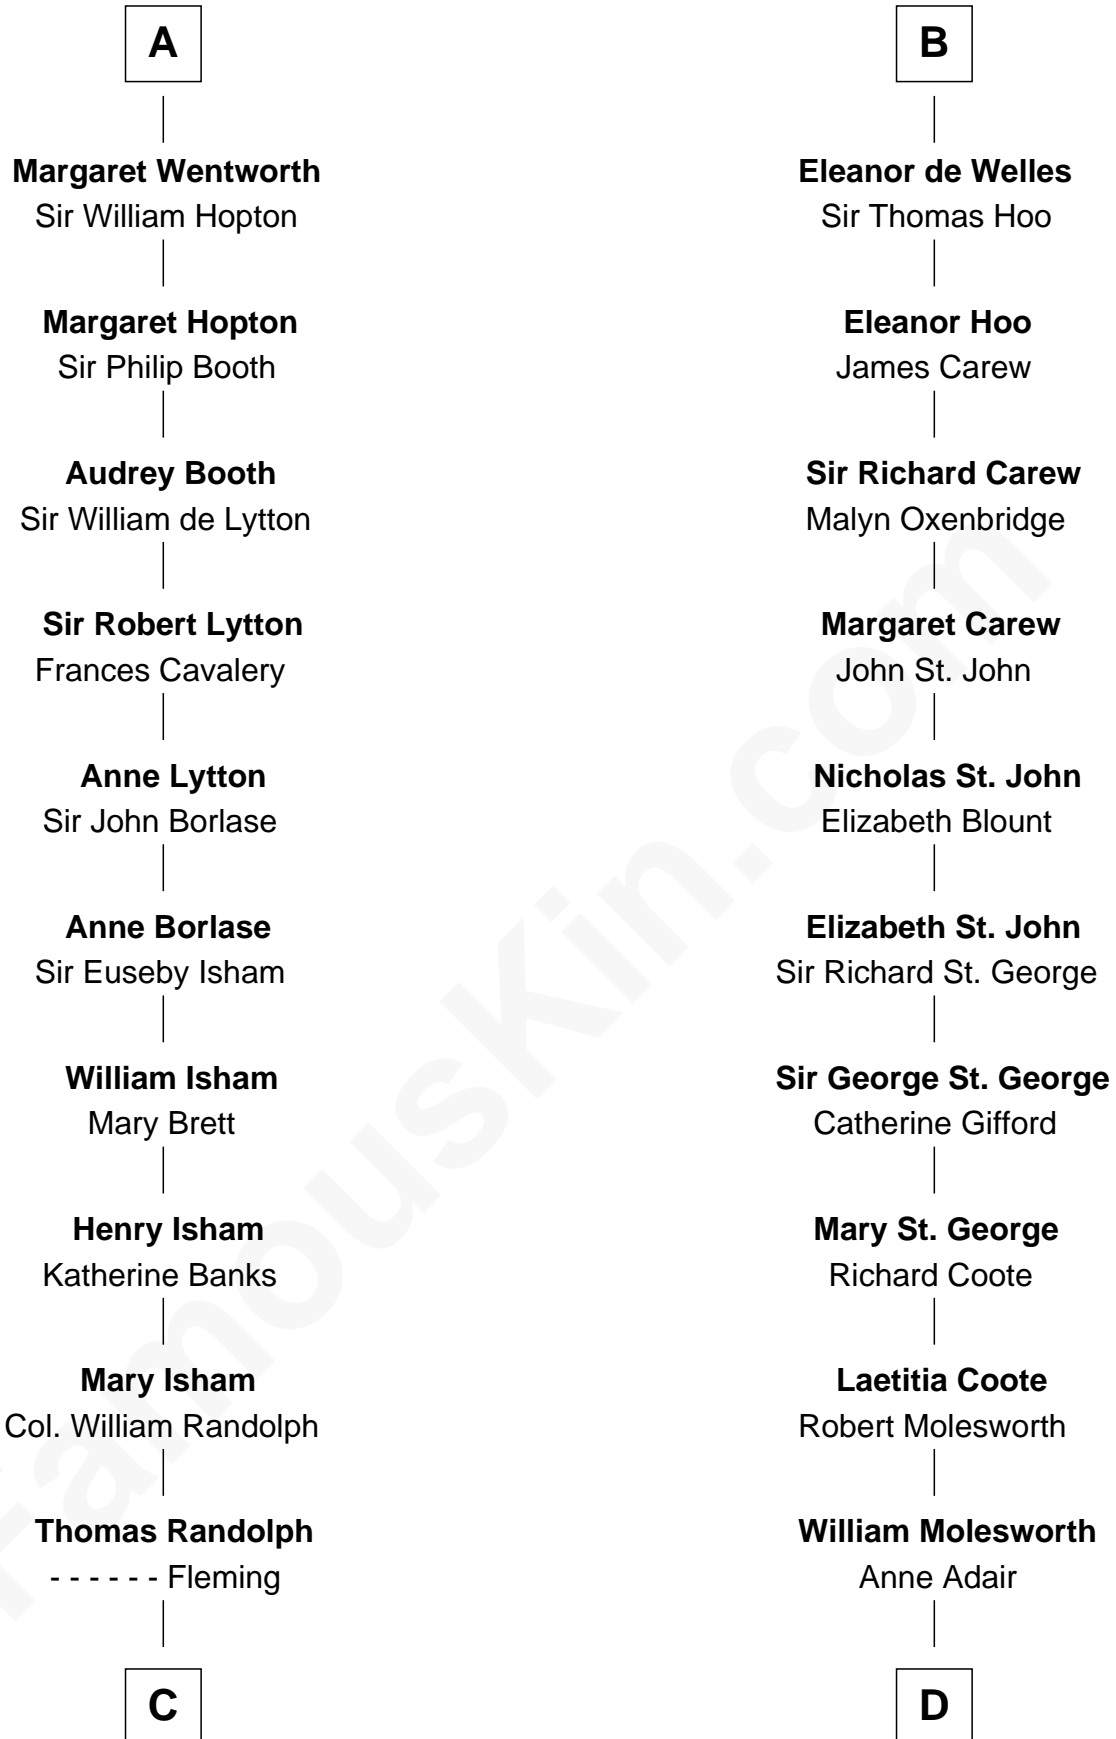

FamousKin.com Relationship Chart of

John Marshall

4th Chief Justice of the U.S. Supreme Court

19th cousin 2 times removed of

Joan Fontaine

Movie Actress

Sir William de Ferrers

*with wife
Sibyl Marshal*

*with wife
Margaret de Quincy*

Isabel de Ferrers
Sir Reynold de Mohun

Joan de Ferrers
Sir Thomas de Berkeley

Isabel de Mohun
Sir Edmund Deincourt

Sir Maurice de Berkeley
Eve la Zouche

John Deincourt

Isabel de Berkeley
Sir Robert de Clifford

Sir William Deincourt
Milicent la Zouche

Sir Roger de Clifford
Maud de Beauchamp

Margaret Deincourt
Sir Robert de Tibetot

Katherine de Clifford
Sir Ralph de Greystoke

Elizabeth de Tibetot
Sir Philip le Despencer

Maud de Greystoke
Eudo de Welles

Margery Despencer
Sir Roger Wentworth

Sir Lionel de Welles
Joan de Waterton

A

B

C

Mary Isham Randolph

Rev. James Keith