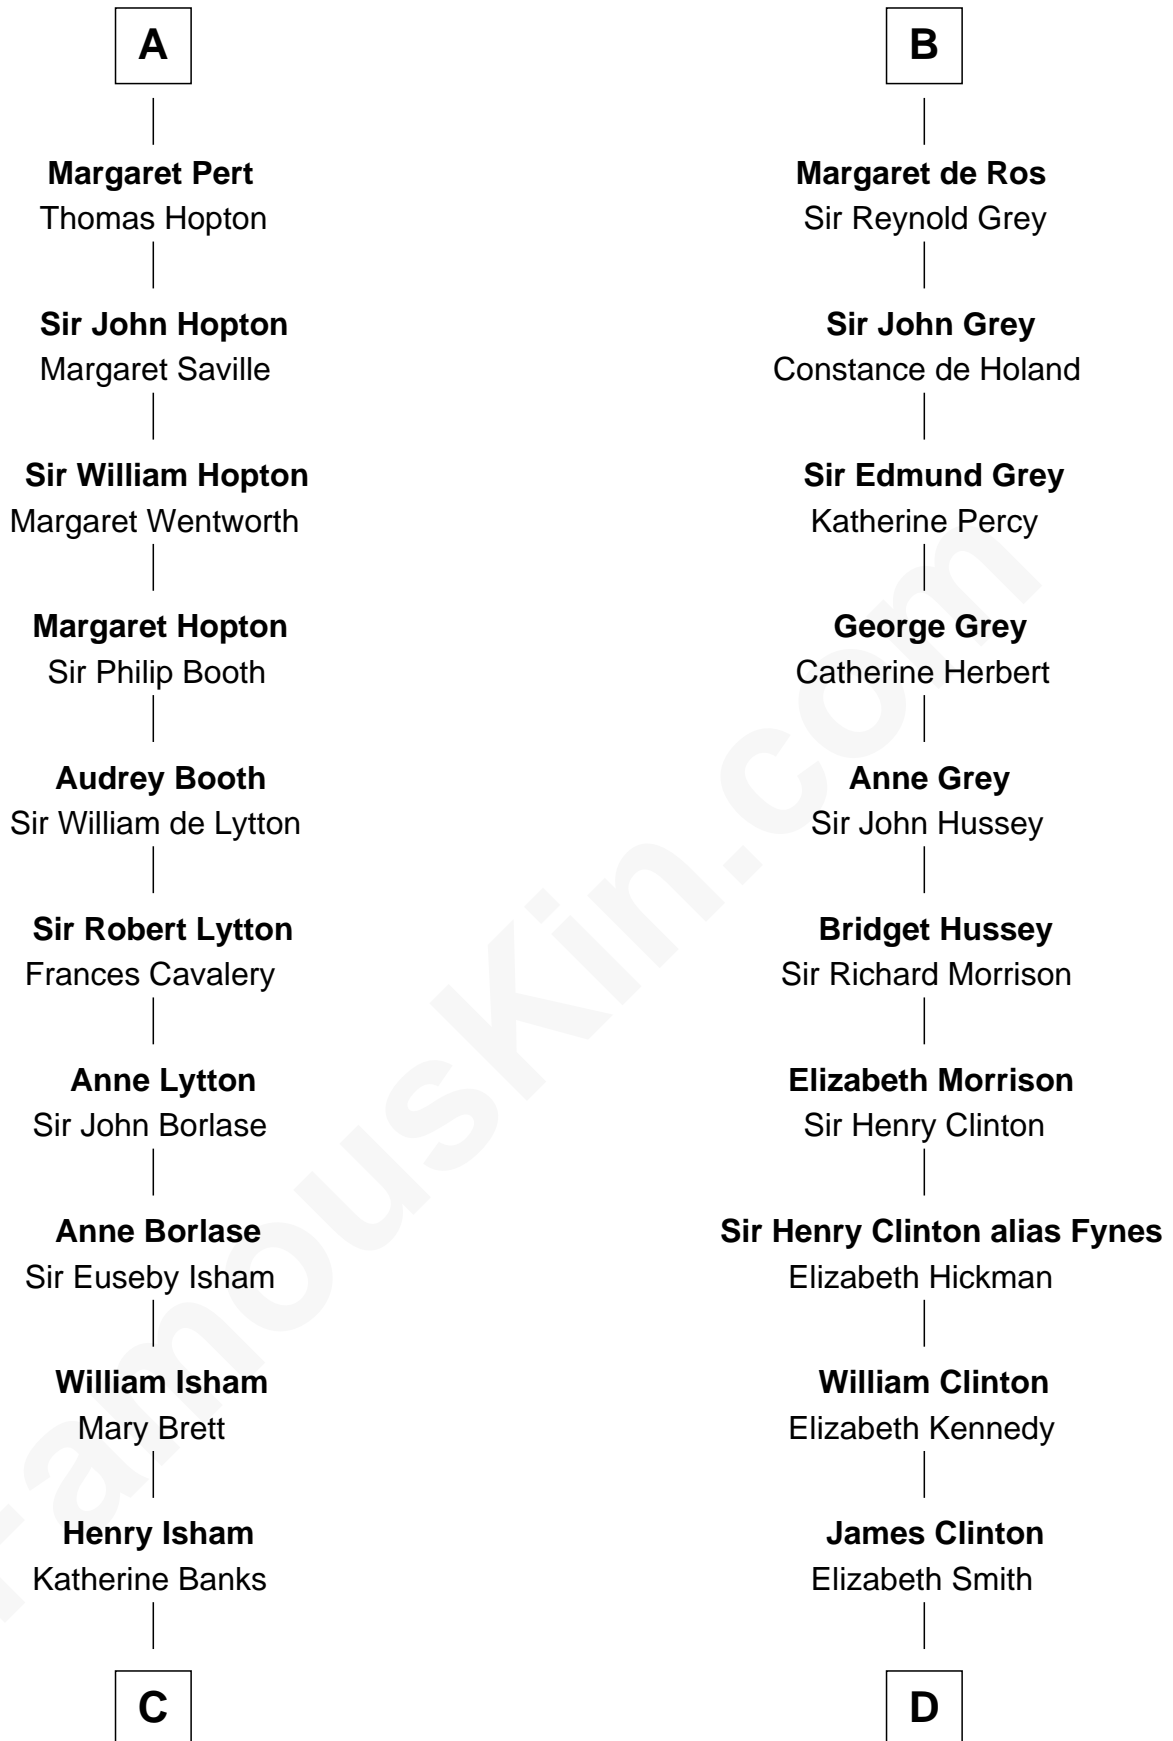

## Relationship Chart of

### John Marshall

4th Chief Justice of the U.S. Supreme Court

18th cousin 3 times removed of

### George Clinton

4th U.S. Vice President

Richard Avenal

-----

FamousKin.com