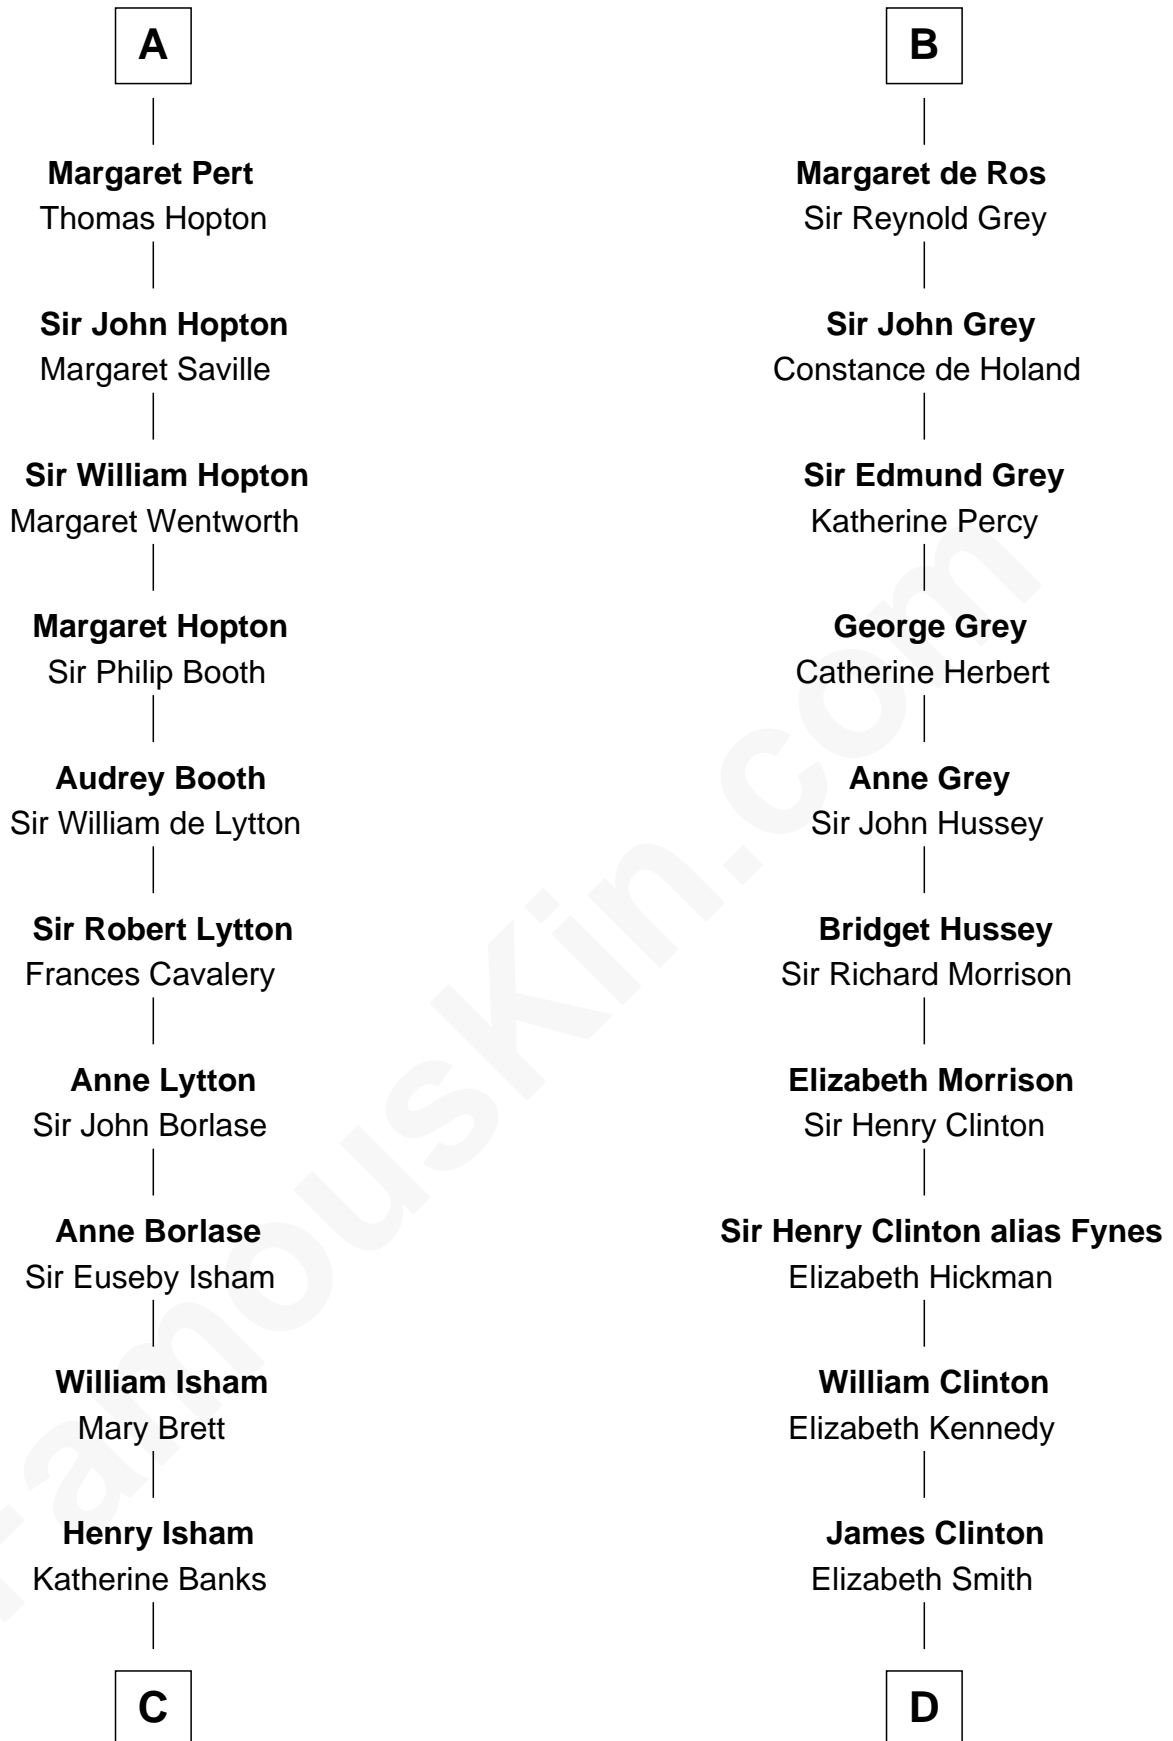

FamousKin.com Relationship Chart of

John Marshall

4th Chief Justice of the U.S. Supreme Court

18th cousin 3 times removed of

George Clinton

4th U.S. Vice President

Robert de Ros
Sybil de Valoines

C

Mary Isham
Col. William Randolph

Thomas Randolph
----- Fleming

Mary Isham Randolph
Rev. James Keith

Mary Randolph Keith
Col. Thomas Marshall

John Marshall
U.S. Supreme Court Chief Justice

D

Charles Clinton
Elizabeth Denniston

George Clinton
4th U.S. Vice President

FamousKin.com