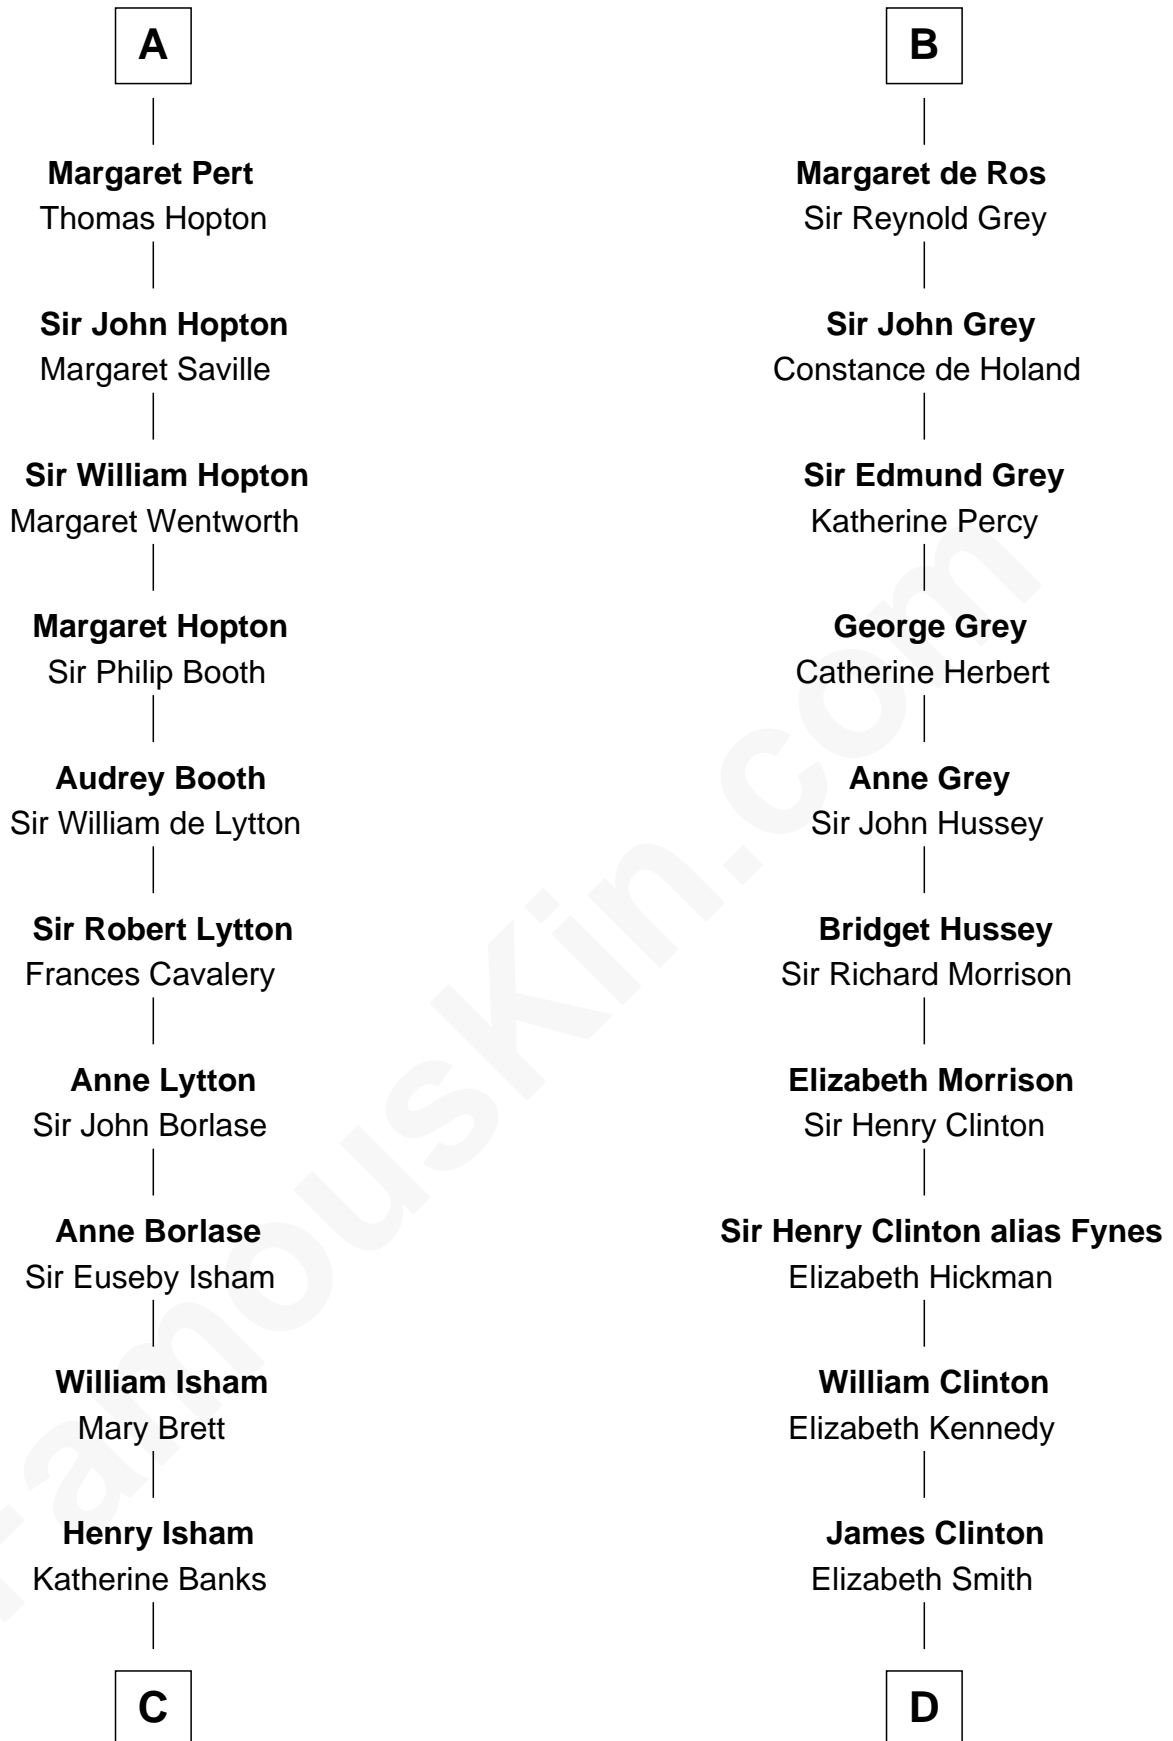

FamousKin.com

Relationship Chart of

John Marshall

4th Chief Justice of the U.S. Supreme Court

18th cousin 3 times removed of

George Clinton

4th U.S. Vice President

William Trusbut

C

Mary Isham
Col. William Randolph

Thomas Randolph
----- Fleming

Mary Isham Randolph
Rev. James Keith

Mary Randolph Keith
Col. Thomas Marshall

John Marshall
U.S. Supreme Court Chief Justice

D

Charles Clinton
Elizabeth Denniston

George Clinton
4th U.S. Vice President

FamousKin.com