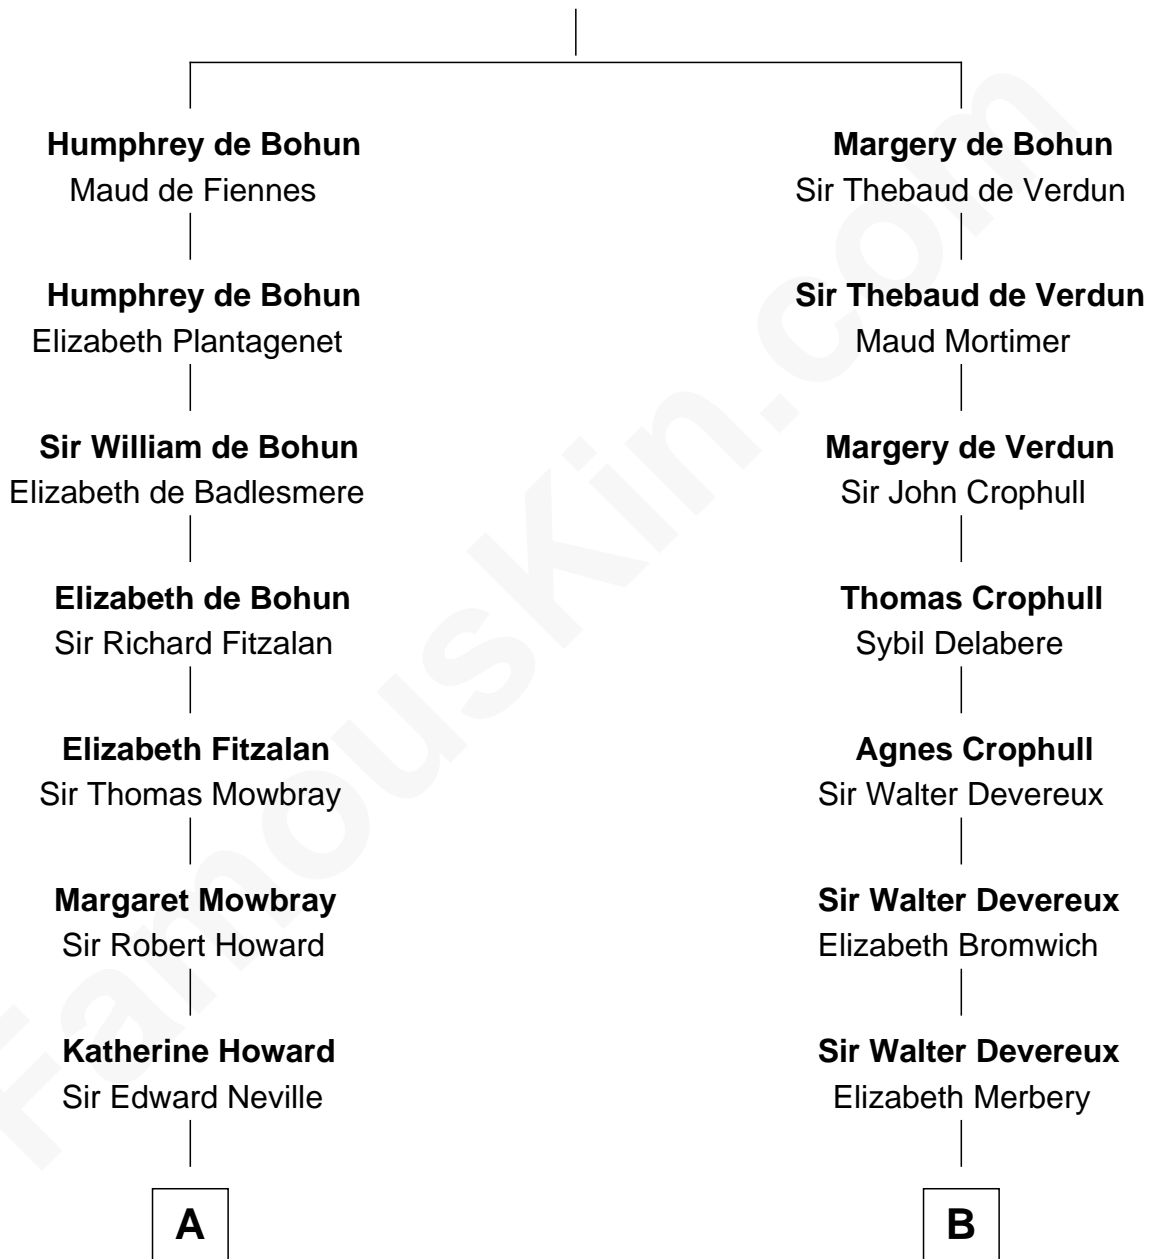

**FamousKin.com**  
**Relationship Chart of**  
**John Marshall**

*4th Chief Justice of the U.S. Supreme Court*

**16th cousin 2 times removed of**

**George Clinton**

*4th U.S. Vice President*

**Sir Humphrey de Bohun**

Eleanor de Braiose

**C**

—  
**Mary Randolph Keith**  
Col. Thomas Marshall

—  
**John Marshall**  
*U.S. Supreme Court Chief Justice*

FamousKin.com