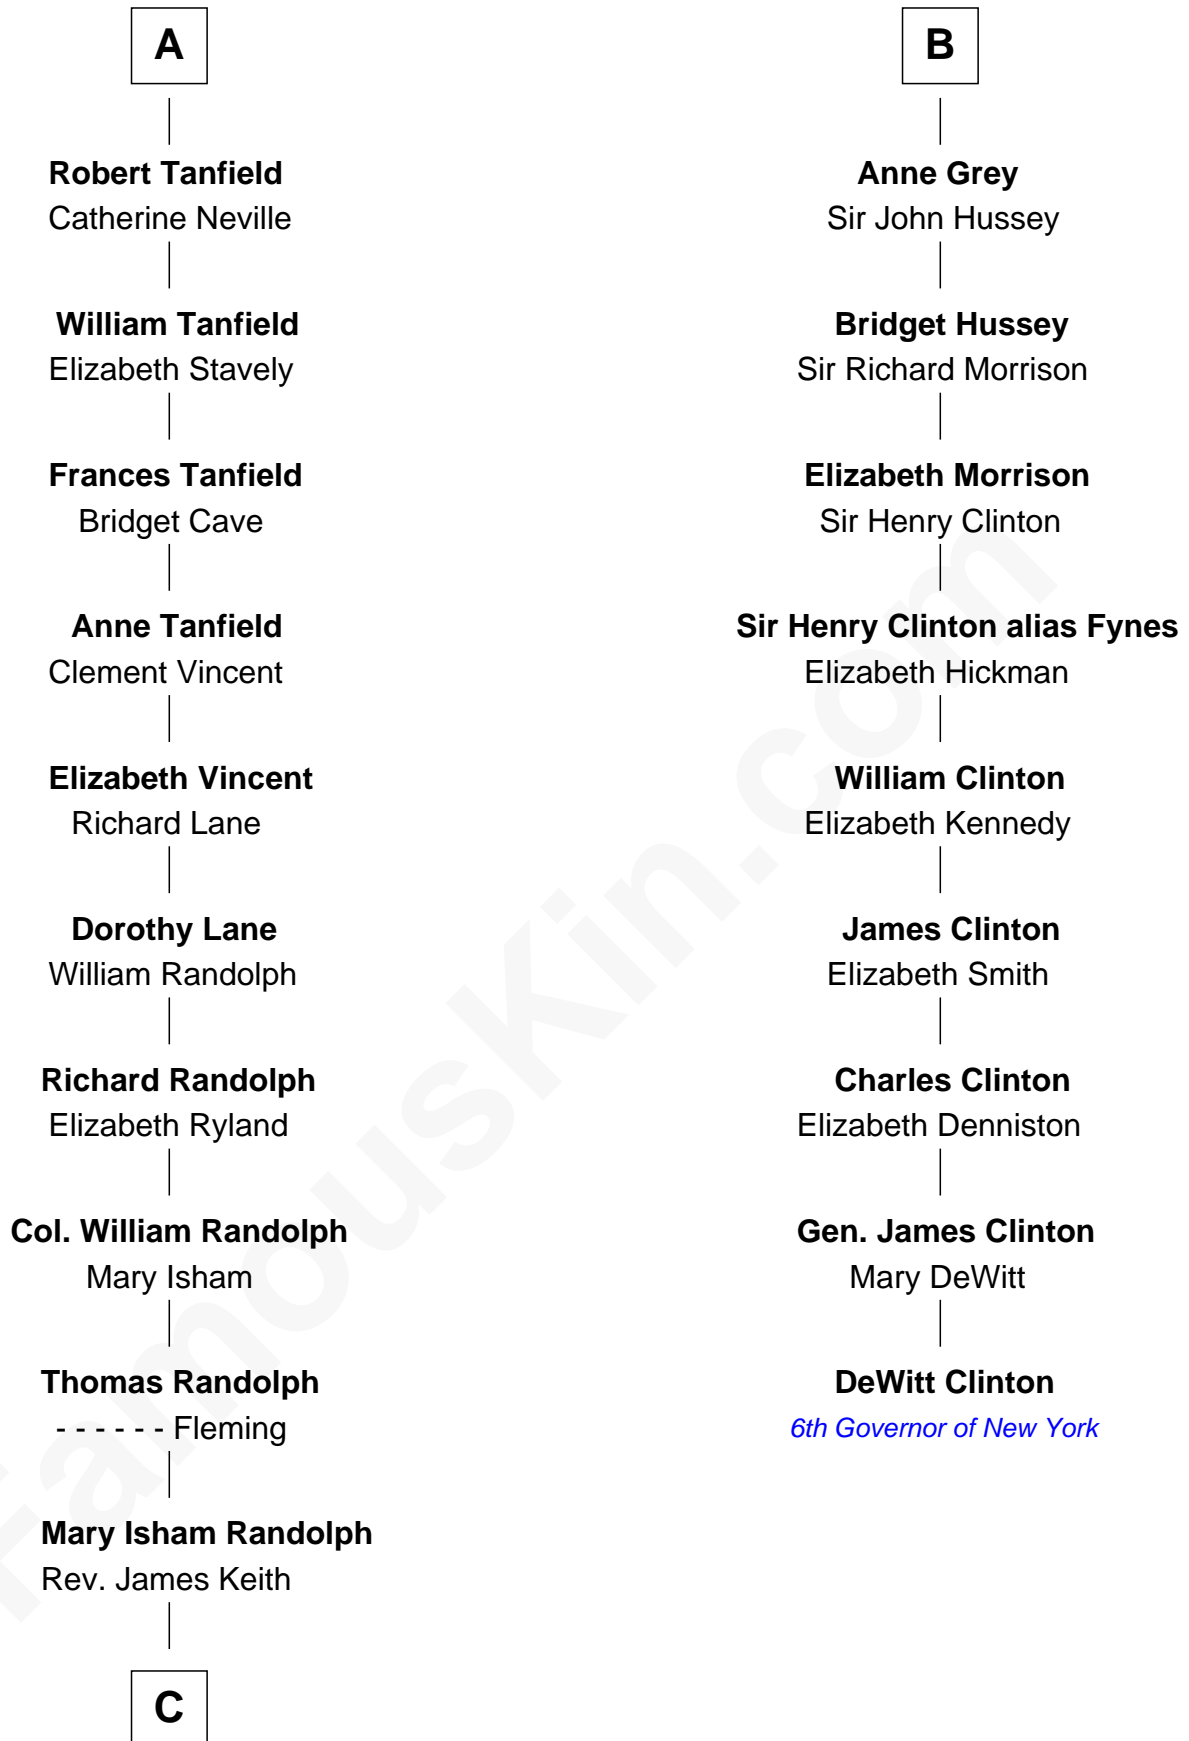

FamousKin.com Relationship Chart of

John Marshall

4th Chief Justice of the U.S. Supreme Court

15th cousin 3 times removed of

DeWitt Clinton

6th Governor of New York

Roger de Mortimer

Joan de Geneville

C

—
Mary Randolph Keith
Col. Thomas Marshall

—
John Marshall
U.S. Supreme Court Chief Justice

FamousKin.com