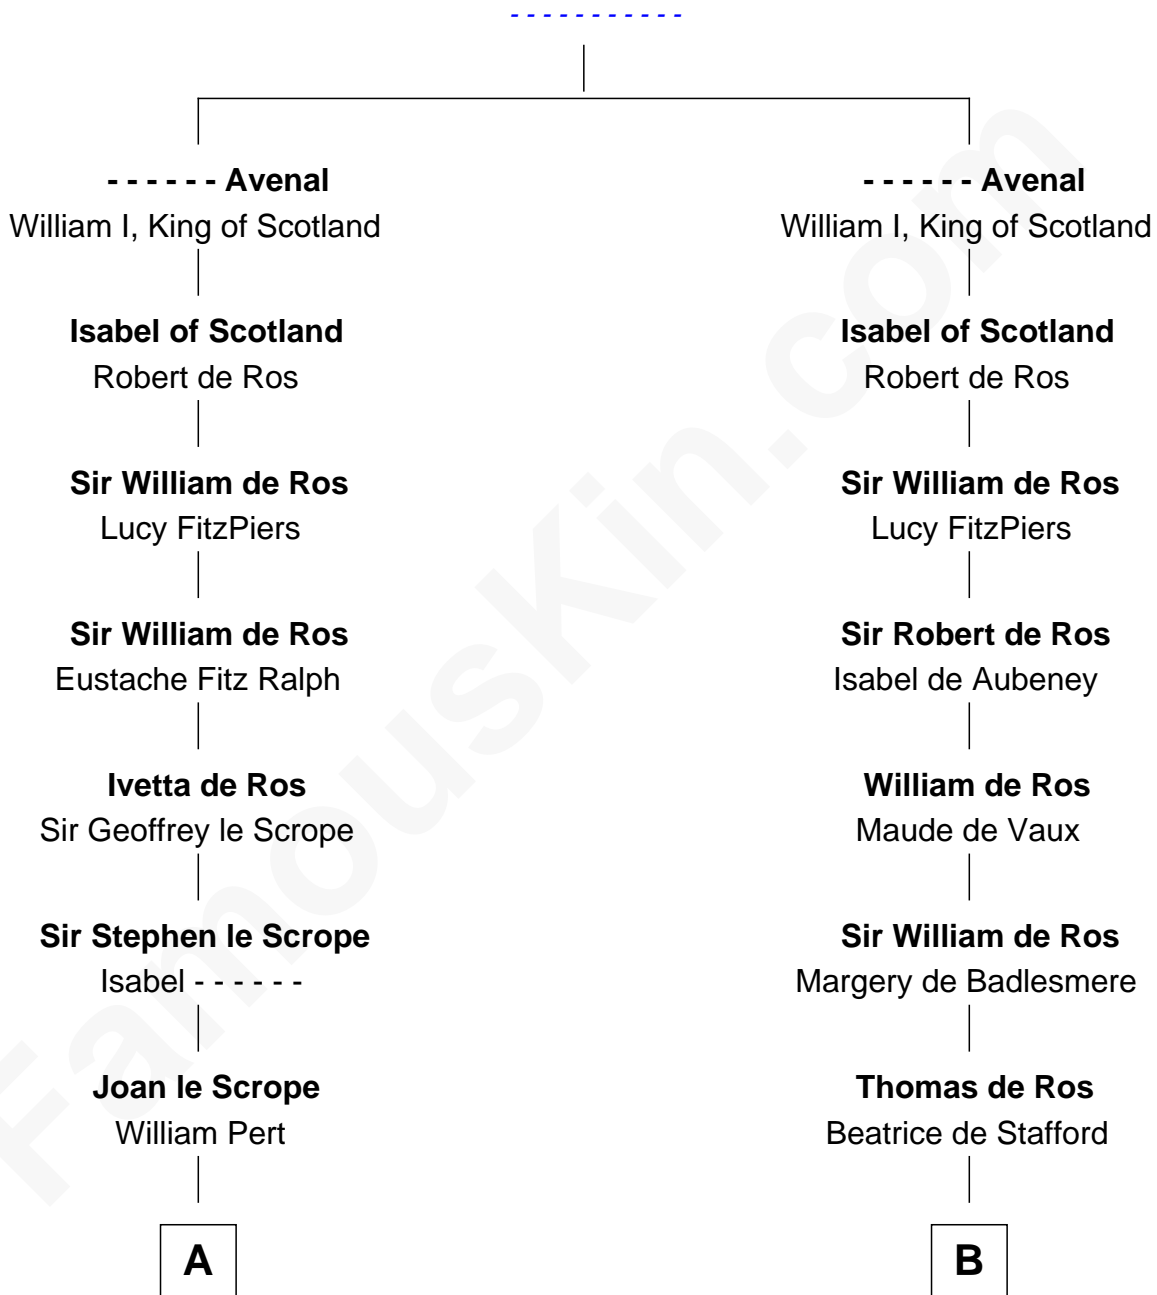

FamousKin.com Relationship Chart of

John Marshall

4th Chief Justice of the U.S. Supreme Court

21st cousin of

Lt. Gen. James Brudenell

Leader of the "Charge of the Light Brigade"

Richard Avenal

C

Mary Isham
Col. William Randolph

Thomas Randolph
----- Fleming

Mary Isham Randolph
Rev. James Keith

Mary Randolph Keith
Col. Thomas Marshall

John Marshall
U.S. Supreme Court Chief Justice

D

Sir Cecil Bishopp
Elizabeth Dunch