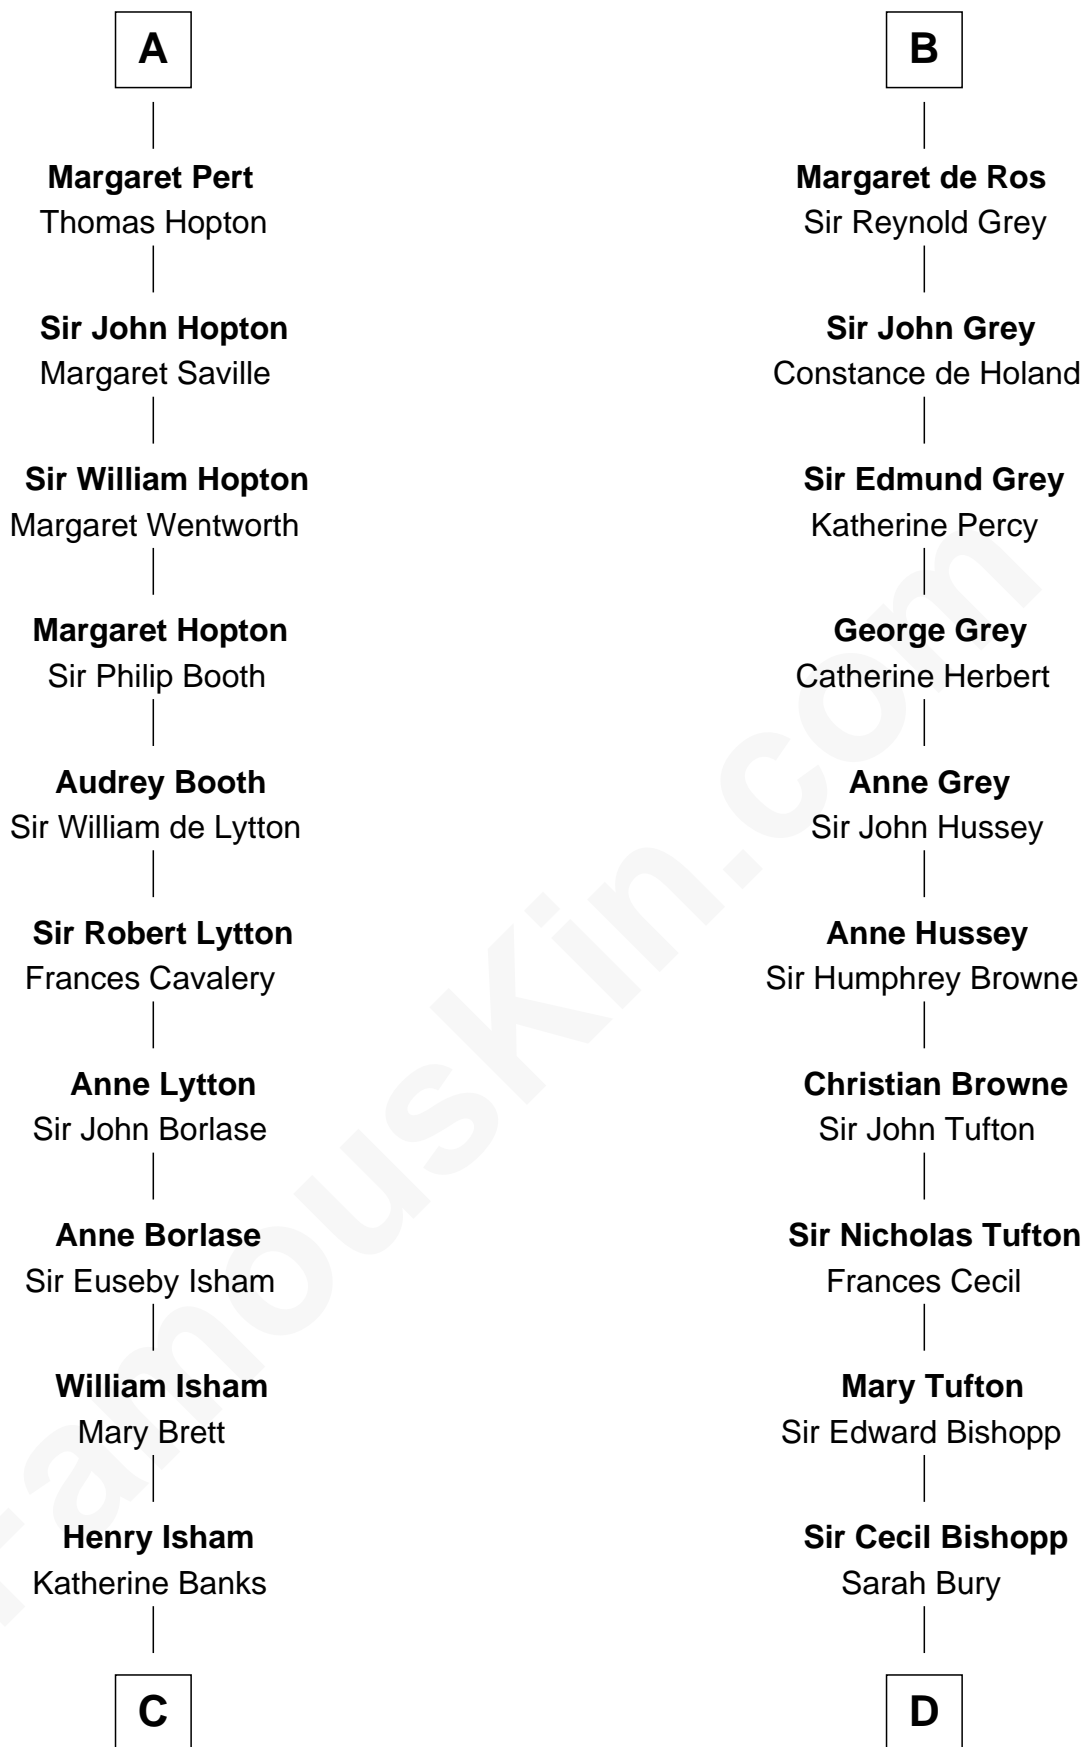

FamousKin.com Relationship Chart of

John Marshall

4th Chief Justice of the U.S. Supreme Court

21st cousin of

Lt. Gen. James Brudenell

Leader of the "Charge of the Light Brigade"

Richard Avenal

C

Mary Isham
Col. William Randolph

Thomas Randolph
----- Fleming

Mary Isham Randolph
Rev. James Keith

Mary Randolph Keith
Col. Thomas Marshall

John Marshall
U.S. Supreme Court Chief Justice

D

Sir Cecil Bishopp
Elizabeth Dunch