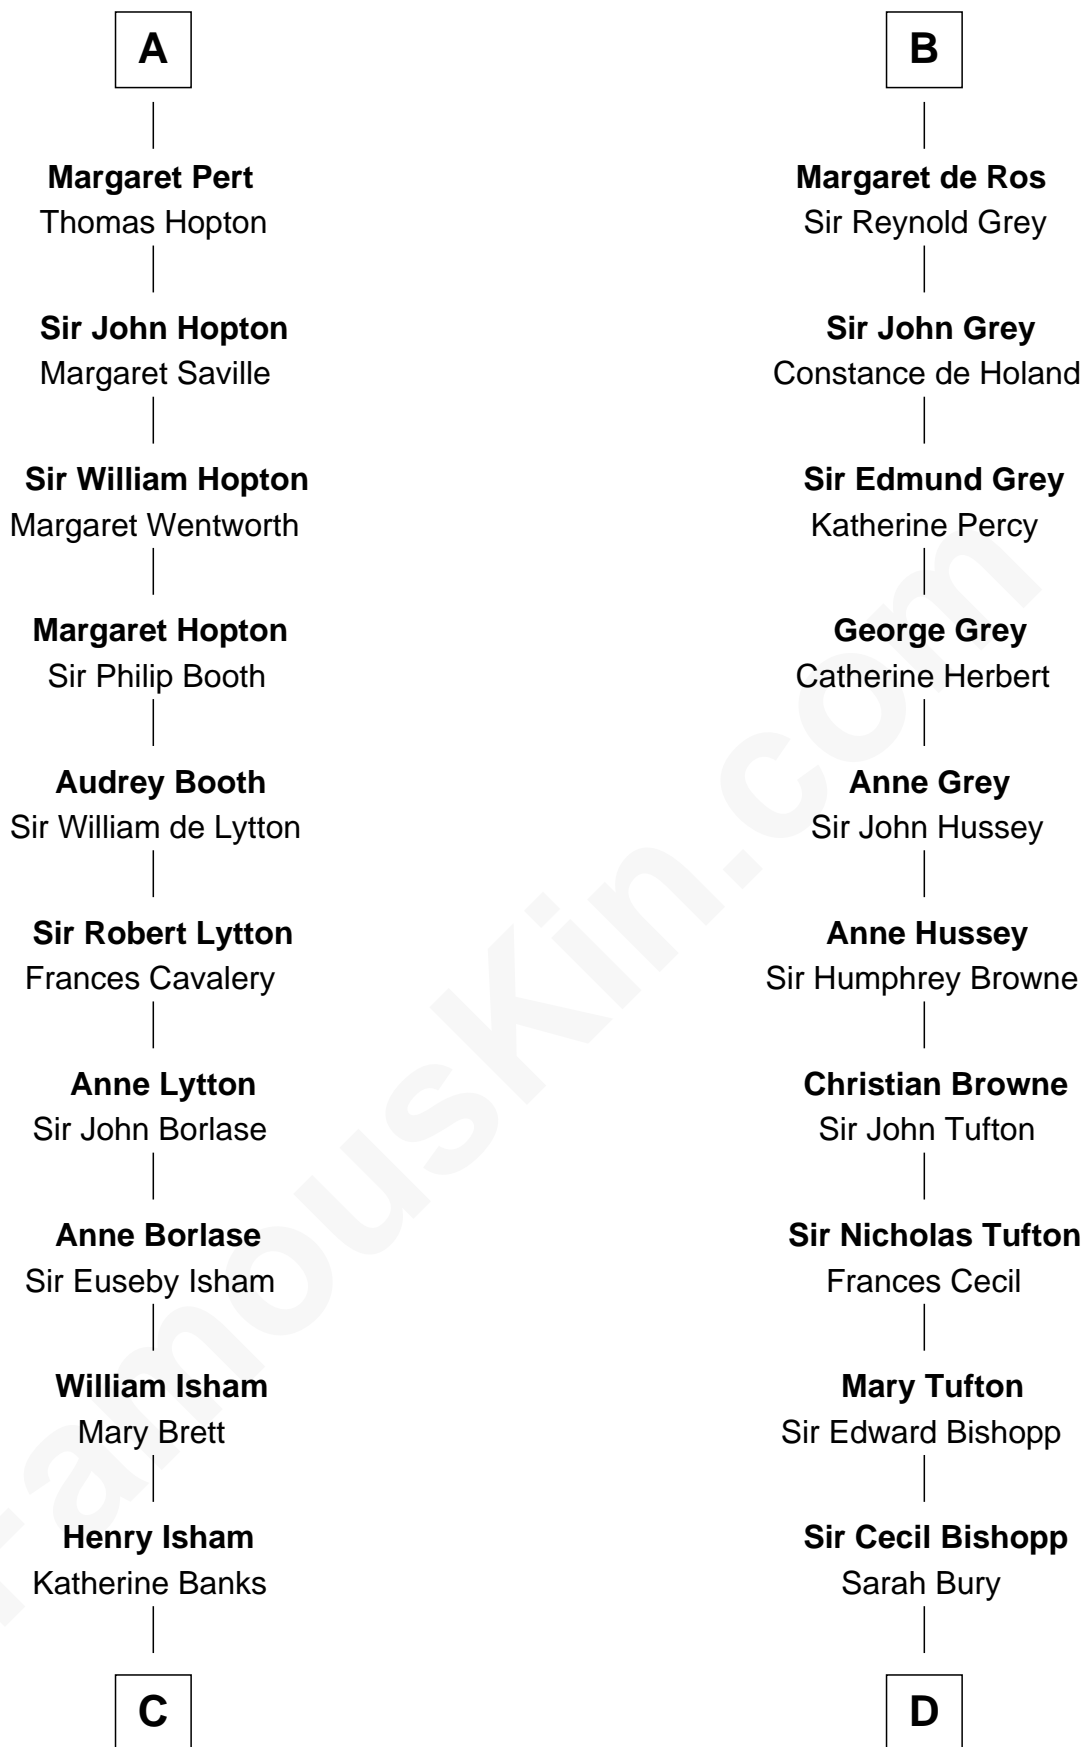

FamousKin.com

Relationship Chart of

John Marshall

4th Chief Justice of the U.S. Supreme Court

21st cousin of

Lt. Gen. James Brudenell

Leader of the "Charge of the Light Brigade"

Robert de Ros
Sybil de Valoines

C

Mary Isham
Col. William Randolph

Thomas Randolph
----- Fleming

Mary Isham Randolph
Rev. James Keith

Mary Randolph Keith
Col. Thomas Marshall

John Marshall
U.S. Supreme Court Chief Justice

D

Sir Cecil Bishopp
Elizabeth Dunch