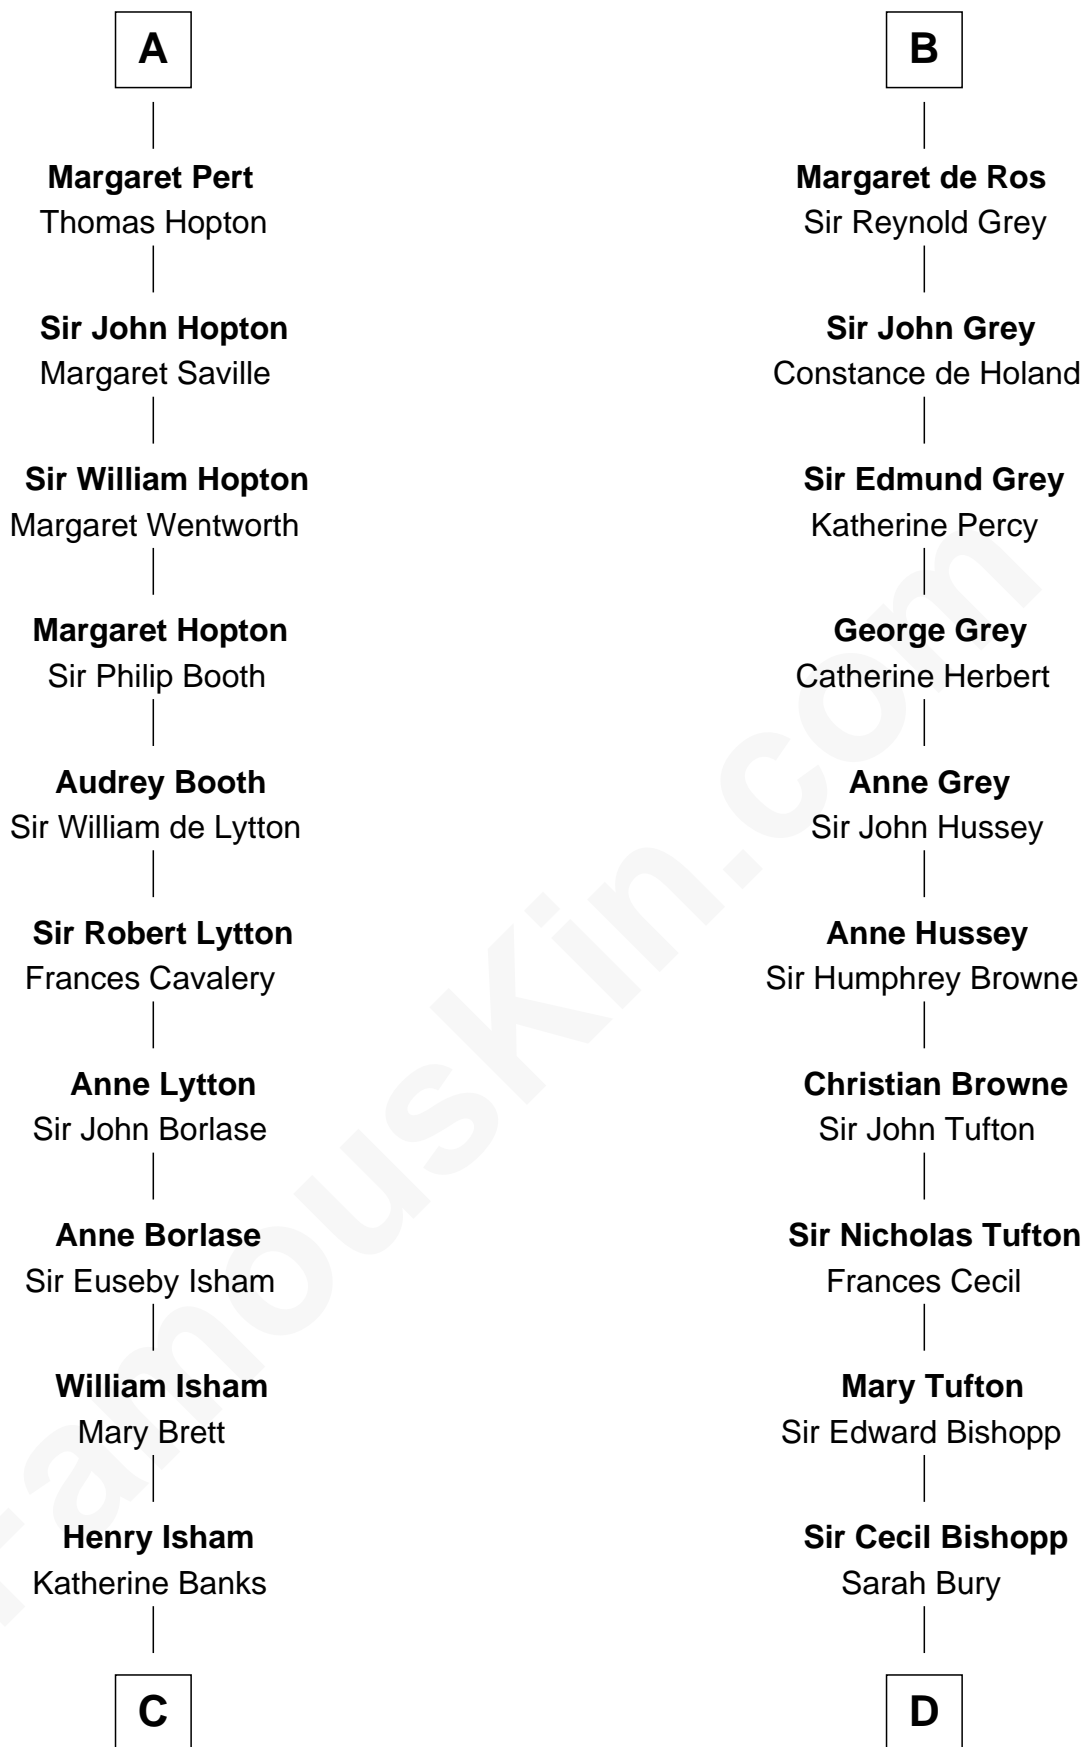

FamousKin.com
Relationship Chart of
John Marshall

4th Chief Justice of the U.S. Supreme Court

21st cousin of

Lt. Gen. James Brudenell

Leader of the "Charge of the Light Brigade"

William Trusbut

C

Mary Isham
Col. William Randolph