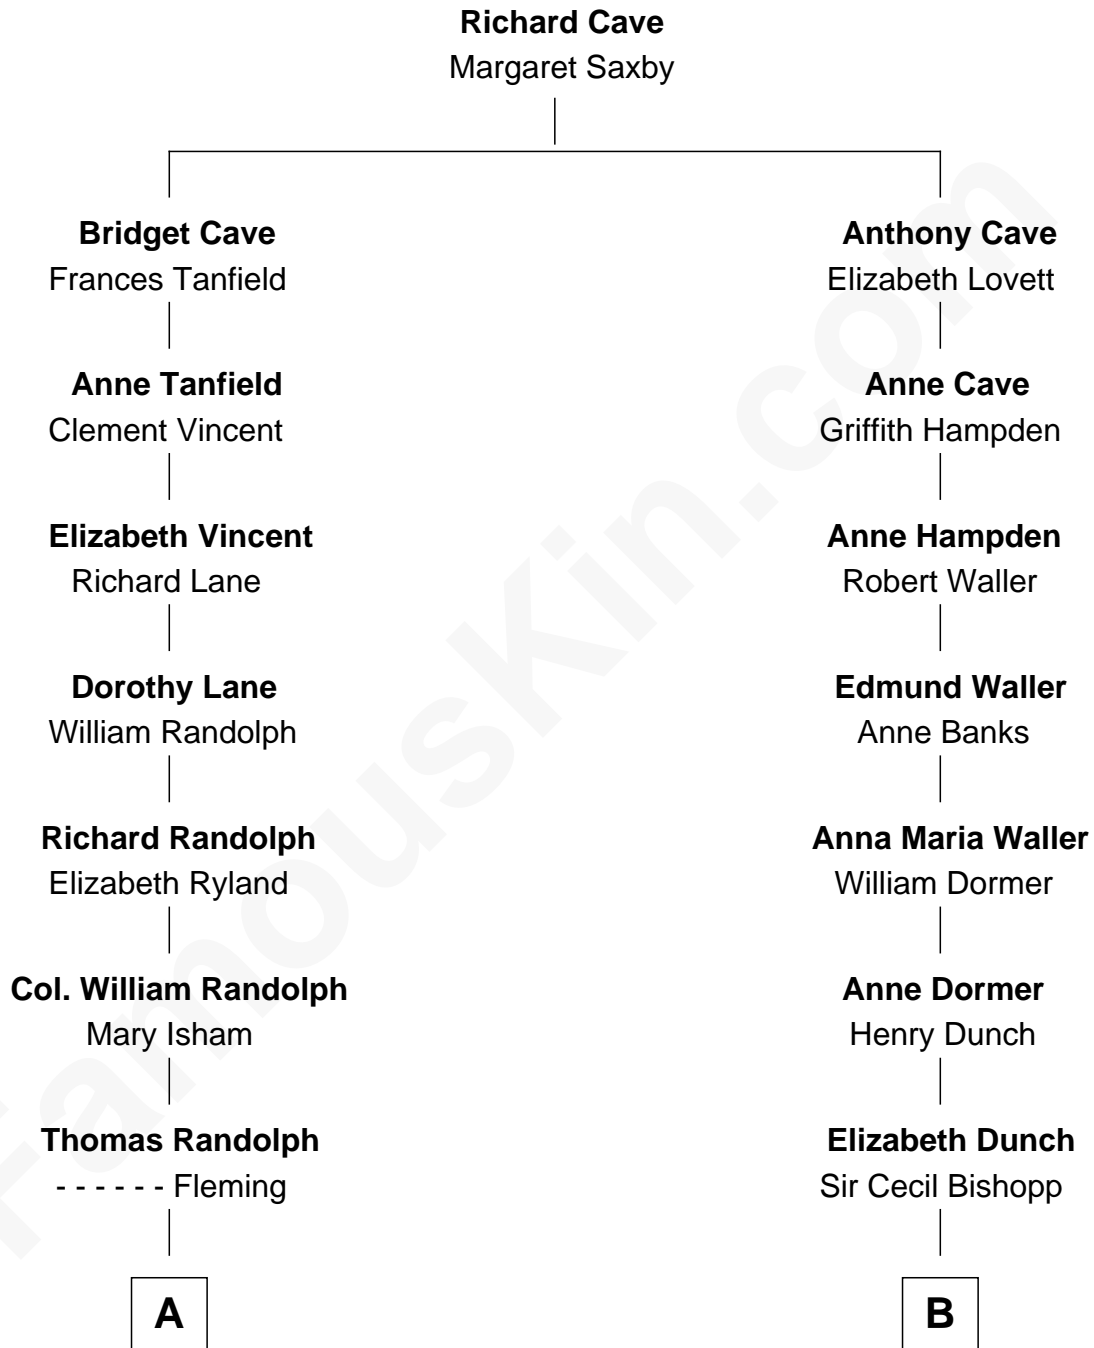

## Relationship Chart of

### John Marshall

4th Chief Justice of the U.S. Supreme Court

9th cousin 1 time removed of

**Lt. Gen. James Brudenell**

Leader of the "Charge of the Light Brigade"

**A**

**Mary Isham Randolph**

Rev. James Keith

**Mary Randolph Keith**

Col. Thomas Marshall

**John Marshall**

*U.S. Supreme Court Chief Justice*

**B**

**Sir Cecil Bishopp**

Anne Boscawen

**Anne Bishopp**