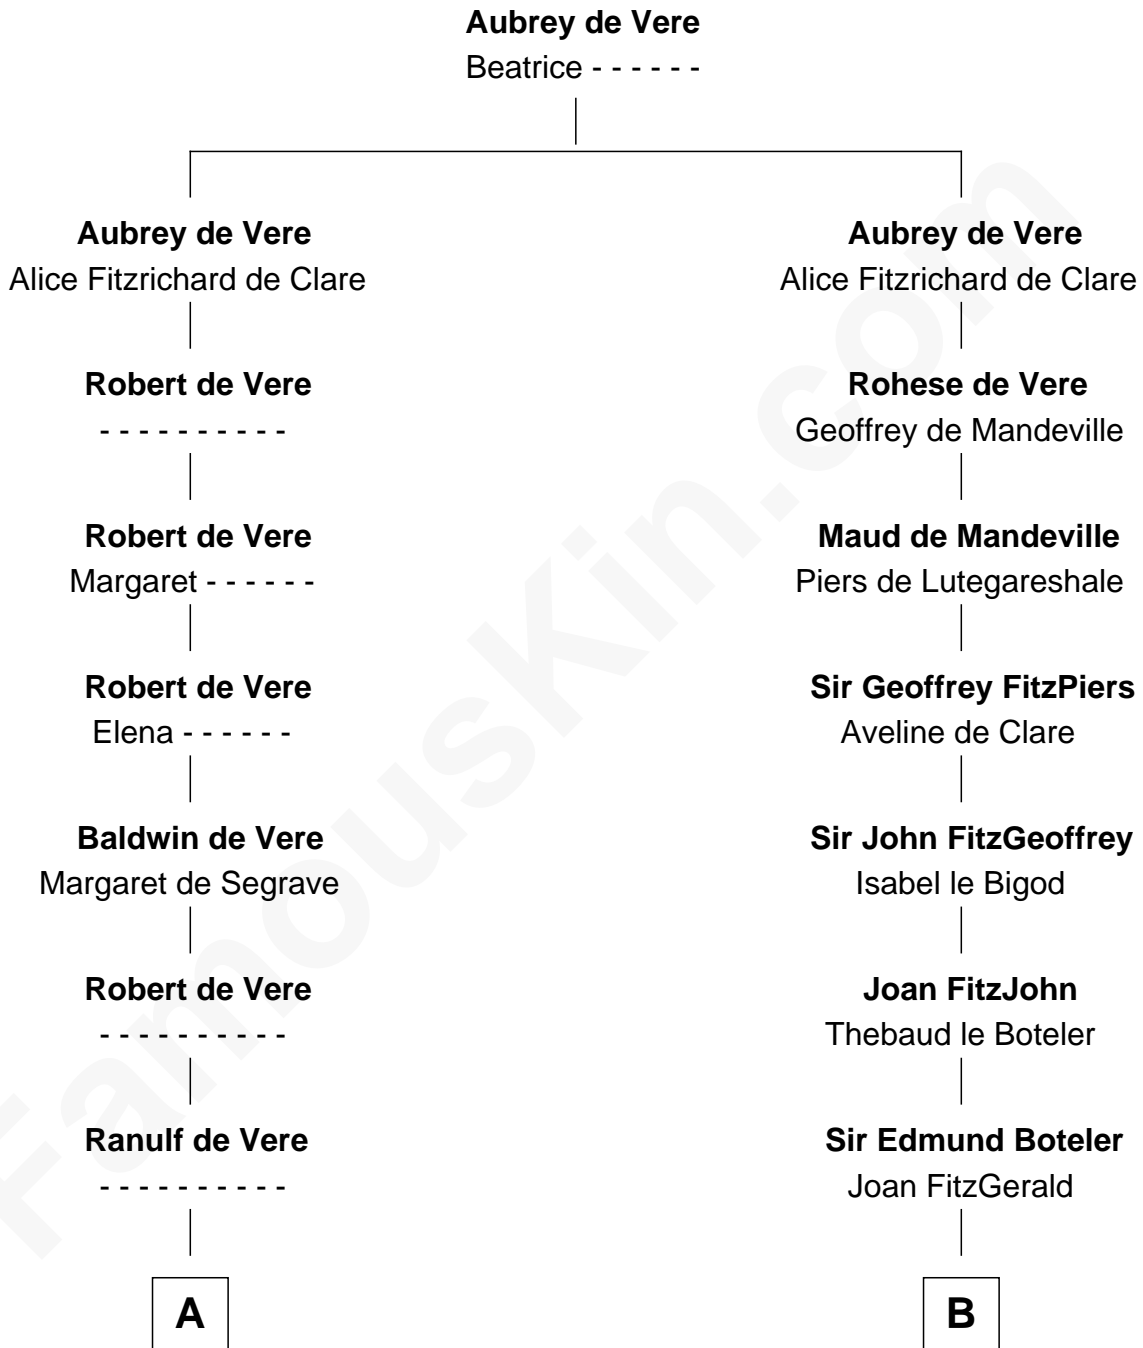

# FamousKin.com Relationship Chart of

**John Marshall**

*4th Chief Justice of the U.S. Supreme Court*

20th cousin 1 time removed of

**Jonathan Swift**

*Author of Gulliver's Travels*

**C**

**Mary Isham**  
Col. William Randolph

**Thomas Randolph**  
----- Fleming

**Mary Isham Randolph**  
Rev. James Keith

**Mary Randolph Keith**  
Col. Thomas Marshall

**John Marshall**  
*U.S. Supreme Court Chief Justice*

**D**

**Nicholas Dryden**  
Mary Emyley