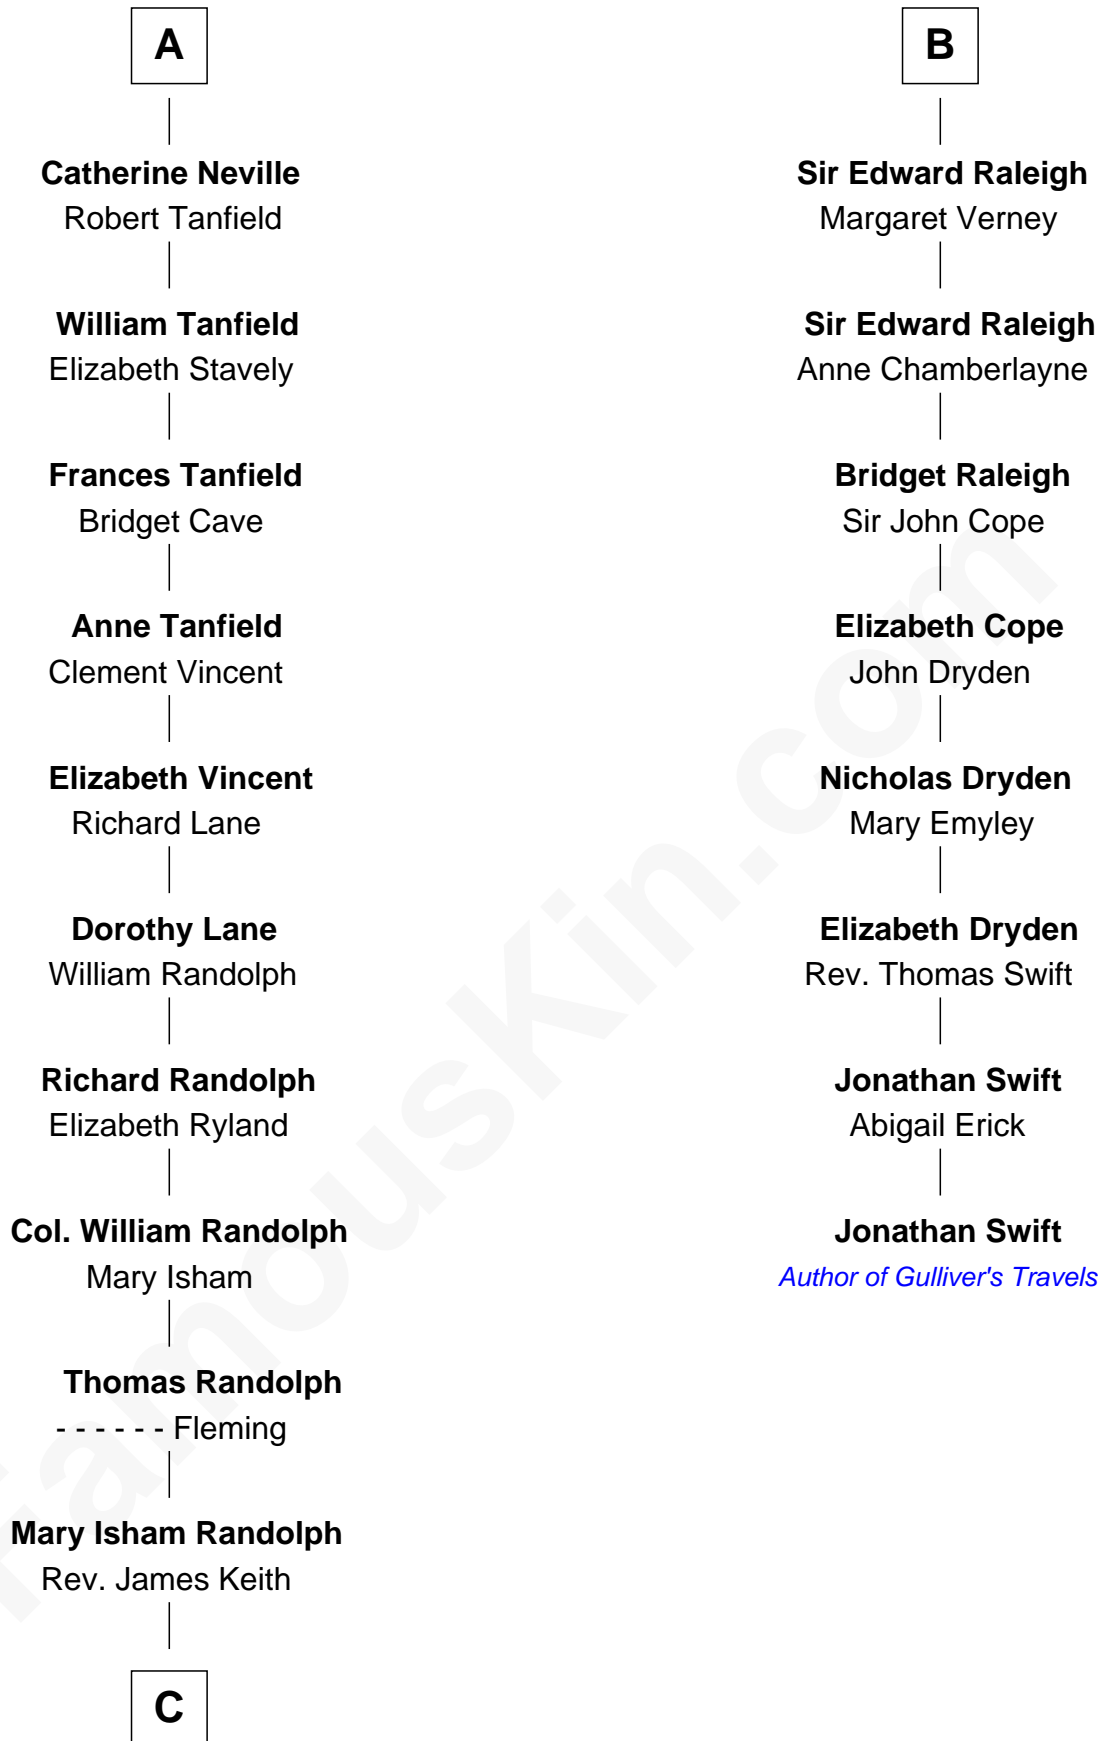

## Relationship Chart of

### John Marshall

4th Chief Justice of the U.S. Supreme Court

14th cousin 4 times removed of

### Jonathan Swift

Author of Gulliver's Travels

C

|  
**Mary Randolph Keith**  
Col. Thomas Marshall

|  
**John Marshall**  
*U.S. Supreme Court Chief Justice*

FamousKin.com