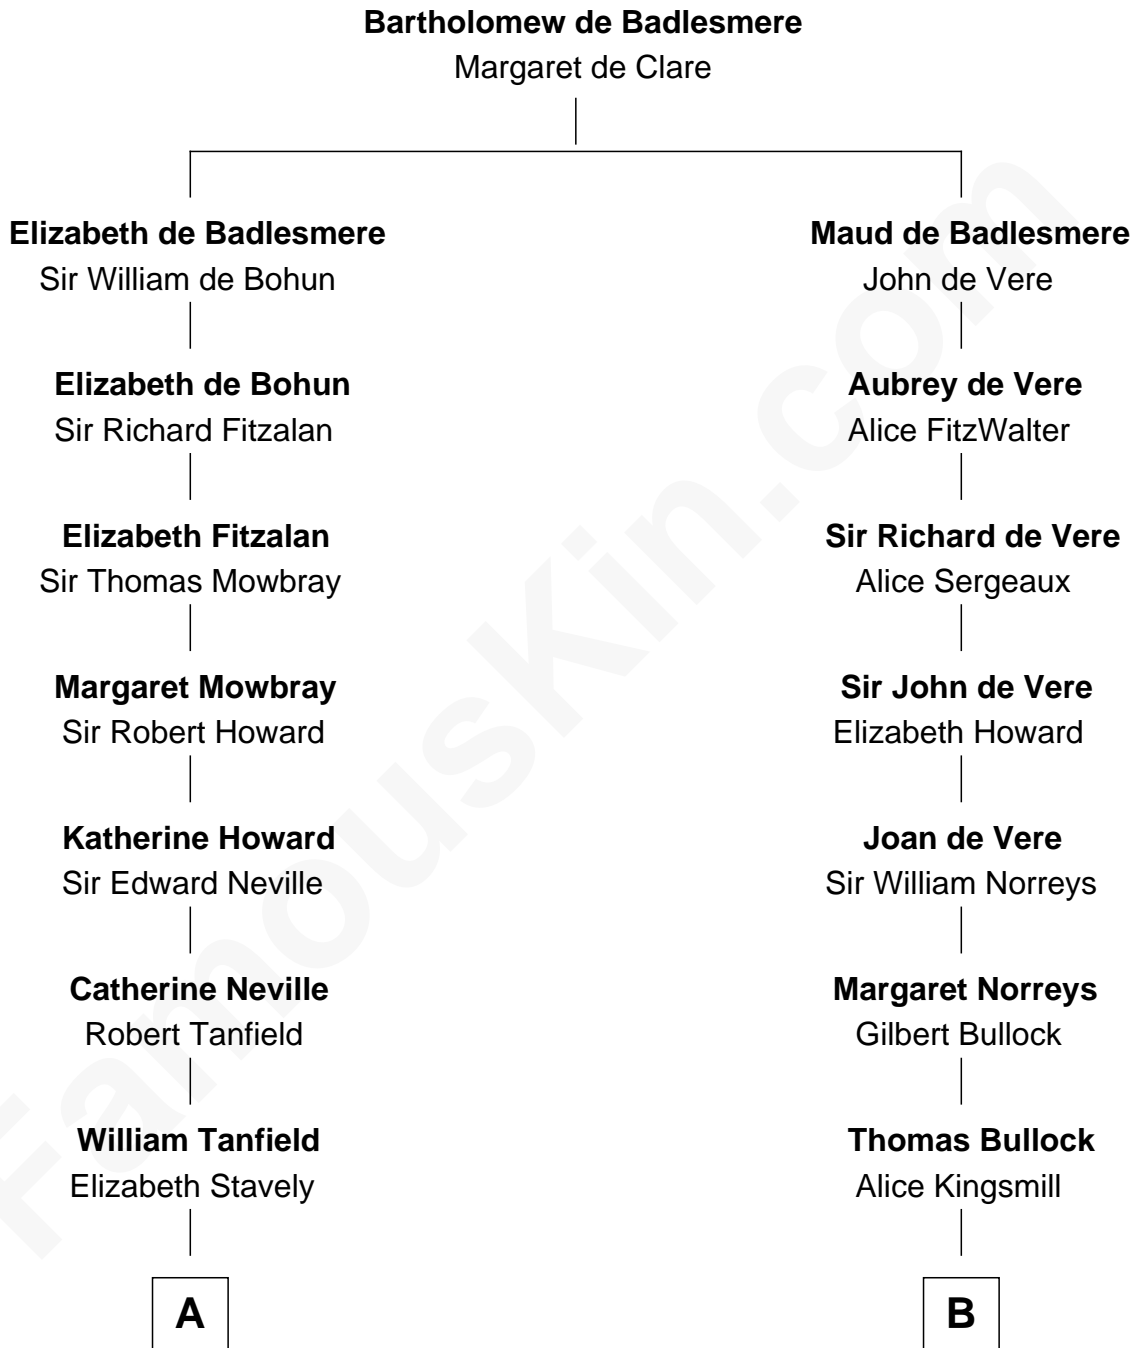

FamousKin.com

Relationship Chart of

John Marshall

4th Chief Justice of the U.S. Supreme Court

16th cousin 2 times removed of

Alan Ladd
Movie Actor

C

Alan Harwood Ladd

Selina Raleigh

Alan Ladd

Movie Actor

FamousKin.com