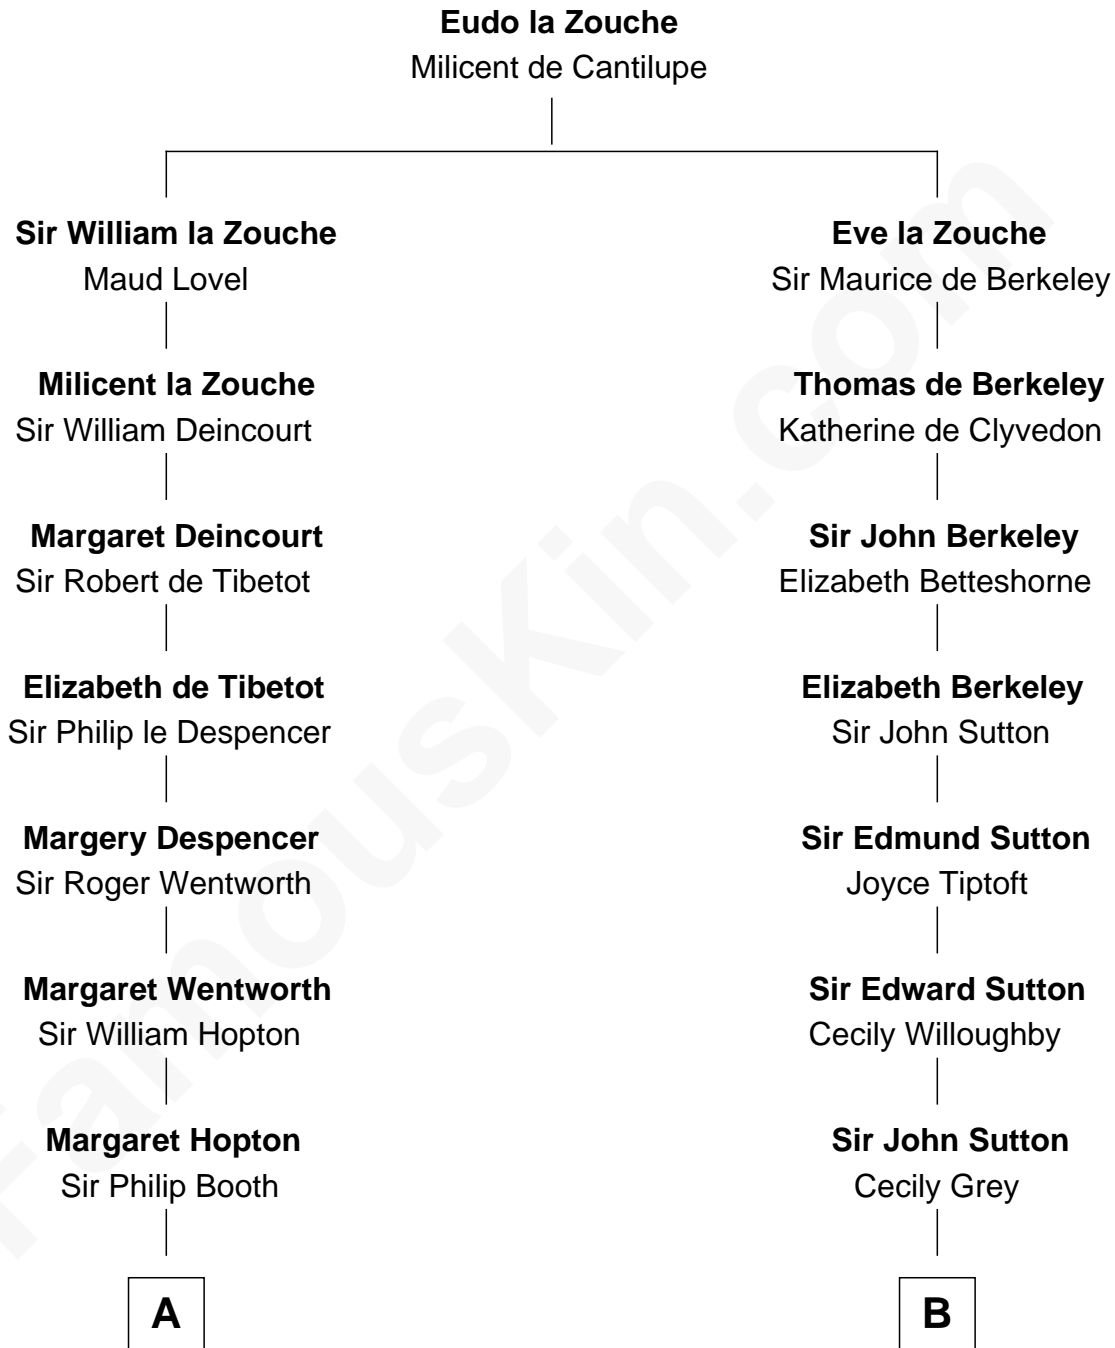

FamousKin.com

Relationship Chart of

John Marshall

4th Chief Justice of the U.S. Supreme Court

17th cousin 3 times removed of

Alan Ladd
Movie Actor

C

—
Alvaro Ladd
Nancy Shotwell

—
Oscar F. Ladd
Julia Henrietta Meigs

—
Alan Harwood Ladd
Selina Raleigh

—
Alan Ladd
Movie Actor

FamousKin.com