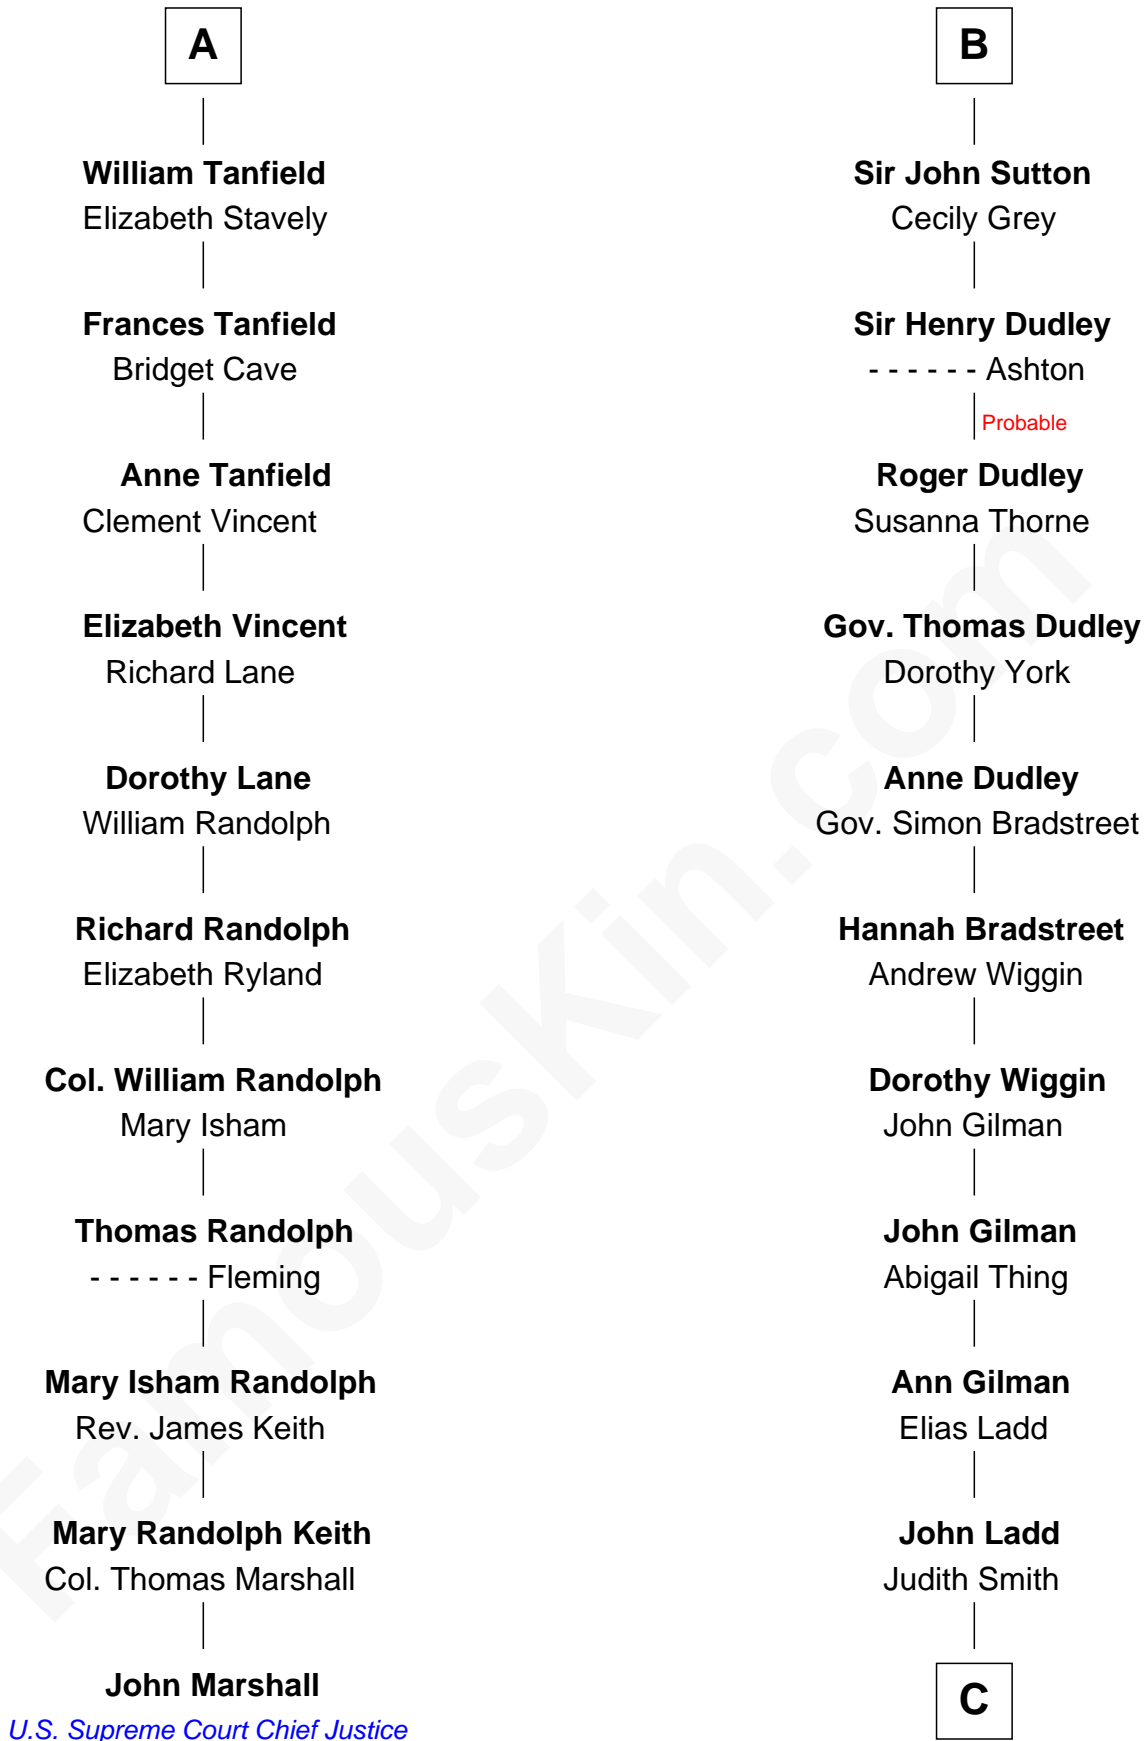

FamousKin.com

Relationship Chart of

John Marshall

4th Chief Justice of the U.S. Supreme Court

17th cousin 4 times removed of

Alan Ladd
Movie Actor

C

—
Josiah Ladd

Nancy Ladd

—
Alvaro Ladd

Nancy Shotwell

—
Oscar F. Ladd

Julia Henrietta Meigs

—
Alan Harwood Ladd

Selina Raleigh

—
Alan Ladd