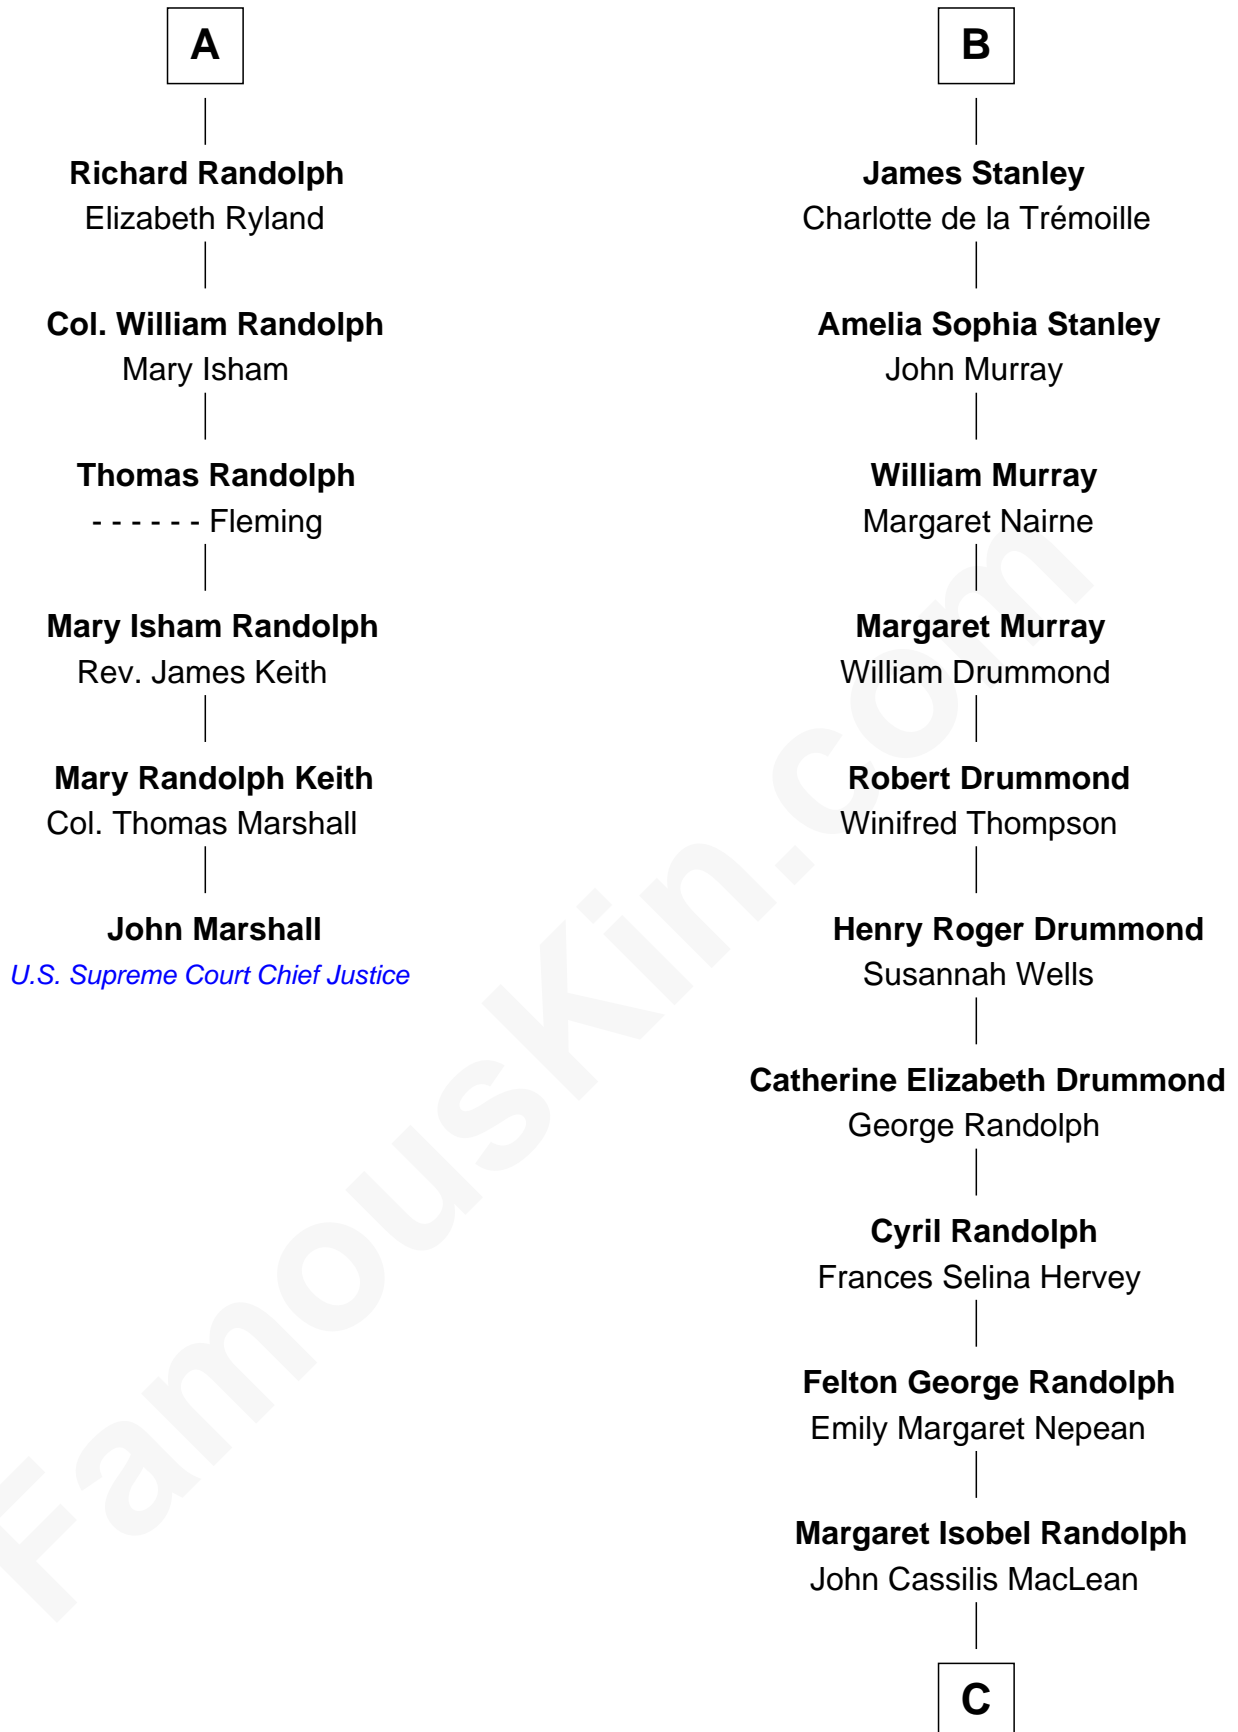

FamousKin.com

Relationship Chart of

John Marshall

4th Chief Justice of the U.S. Supreme Court

12th cousin 6 times removed of

Hugh Grant
Movie Actor

Sir Ralph Neville
Joan Beaufort

Sir Edward Neville
Katherine Howard

Sir Richard Plantagenet

Edward IV, King of England

Elizabeth Woodville

Elizabeth of York

Henry VII, King of England

Mary Tudor

Sir Charles Brandon

Eleanor Brandon

Henry Clifford

Margaret Clifford

Henry Stanley

William Stanley

Elizabeth de Vere

B

C

Fynvola Susan MacLean
James Murray Grant