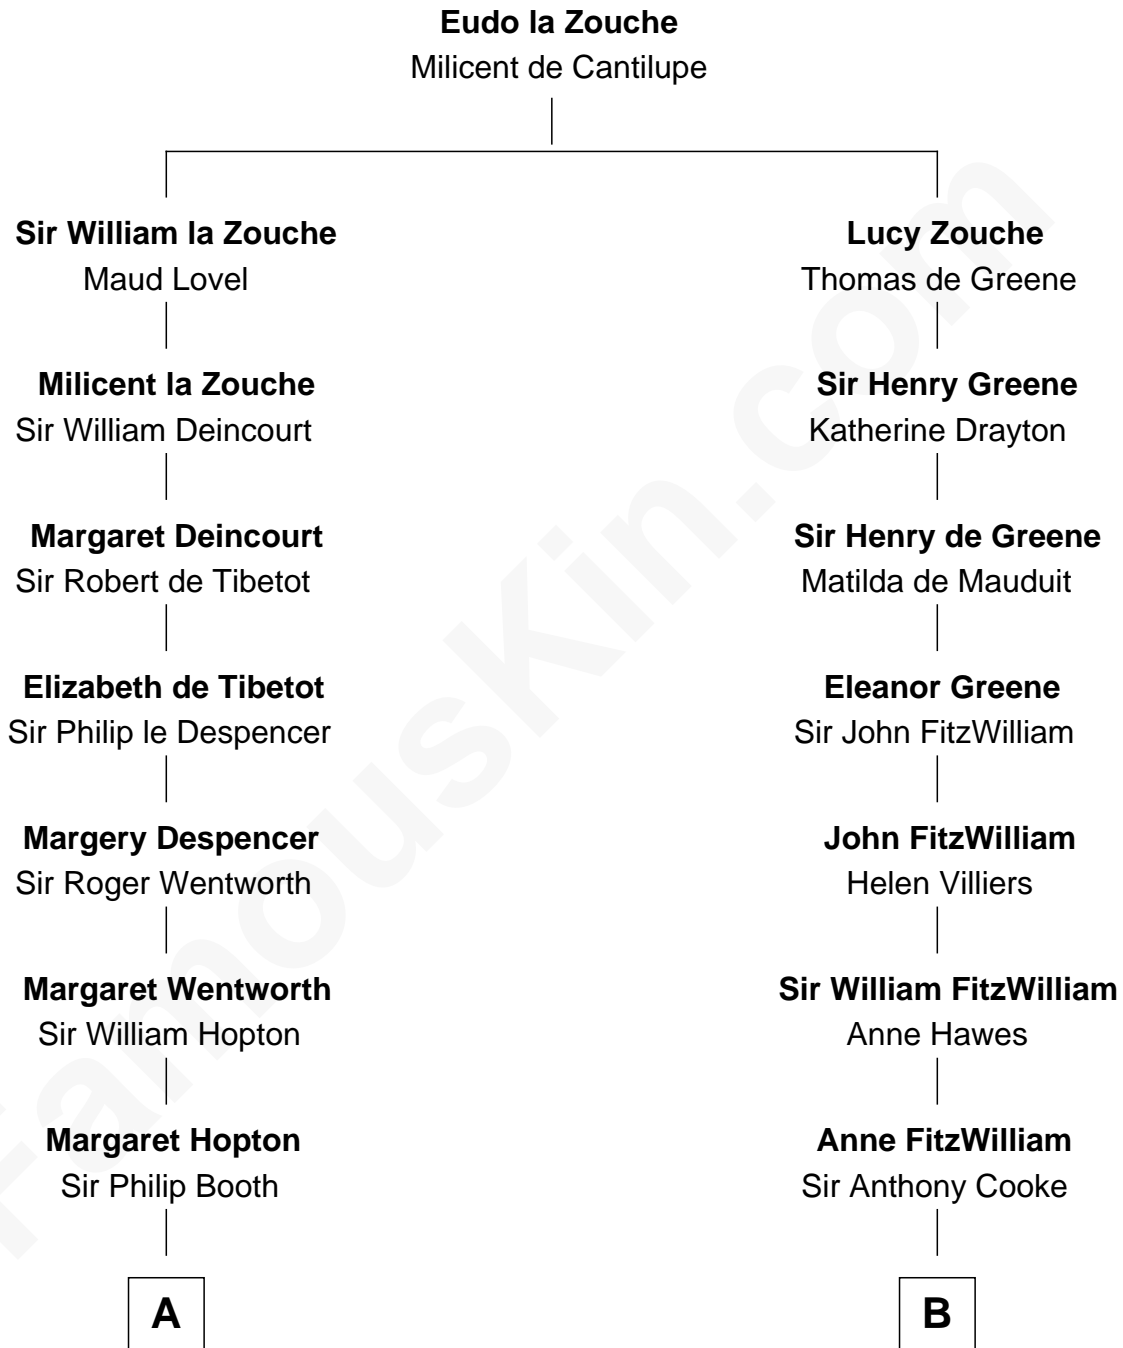

## Relationship Chart of

### John Marshall

4th Chief Justice of the U.S. Supreme Court

17th cousin 4 times removed of

**Hugh Grant**  
Movie Actor

**C**

—  
**Cyril Randolph**

Frances Selina Hervey

—  
**Felton George Randolph**