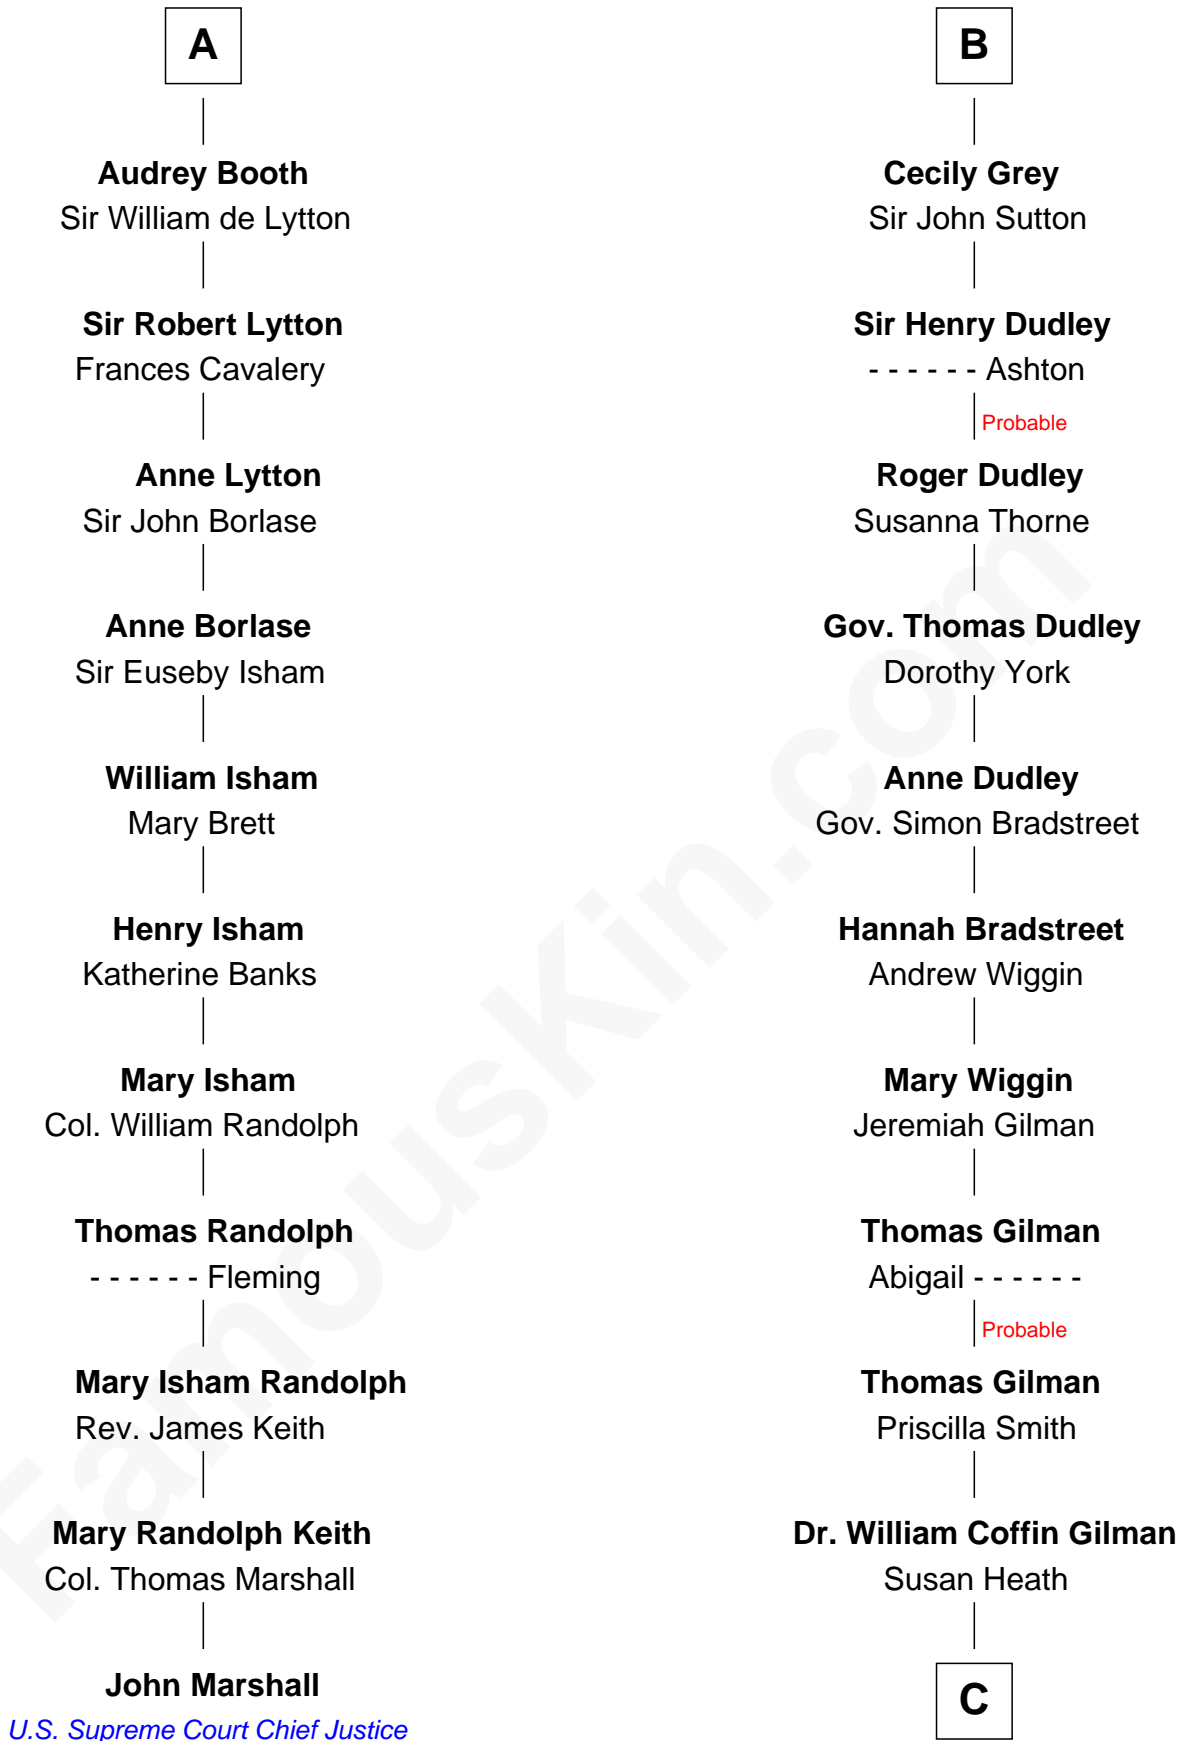

## Relationship Chart of

### John Marshall

4th Chief Justice of the U.S. Supreme Court

17th cousin 4 times removed of

**George Hamilton**  
TV and Movie Actor

**William de Ros**  
Maude de Vaux

**C**

**William C. Gilman**

Mary Ann Stevens

**George C. Gilman**

Elizabeth Melissa Lane

**Lillian C. Gilman**

Harry Fuller Hamilton

**George William Hamilton**

Anne Lucille Stevens

**George Hamilton**

*TV and Movie Actor*