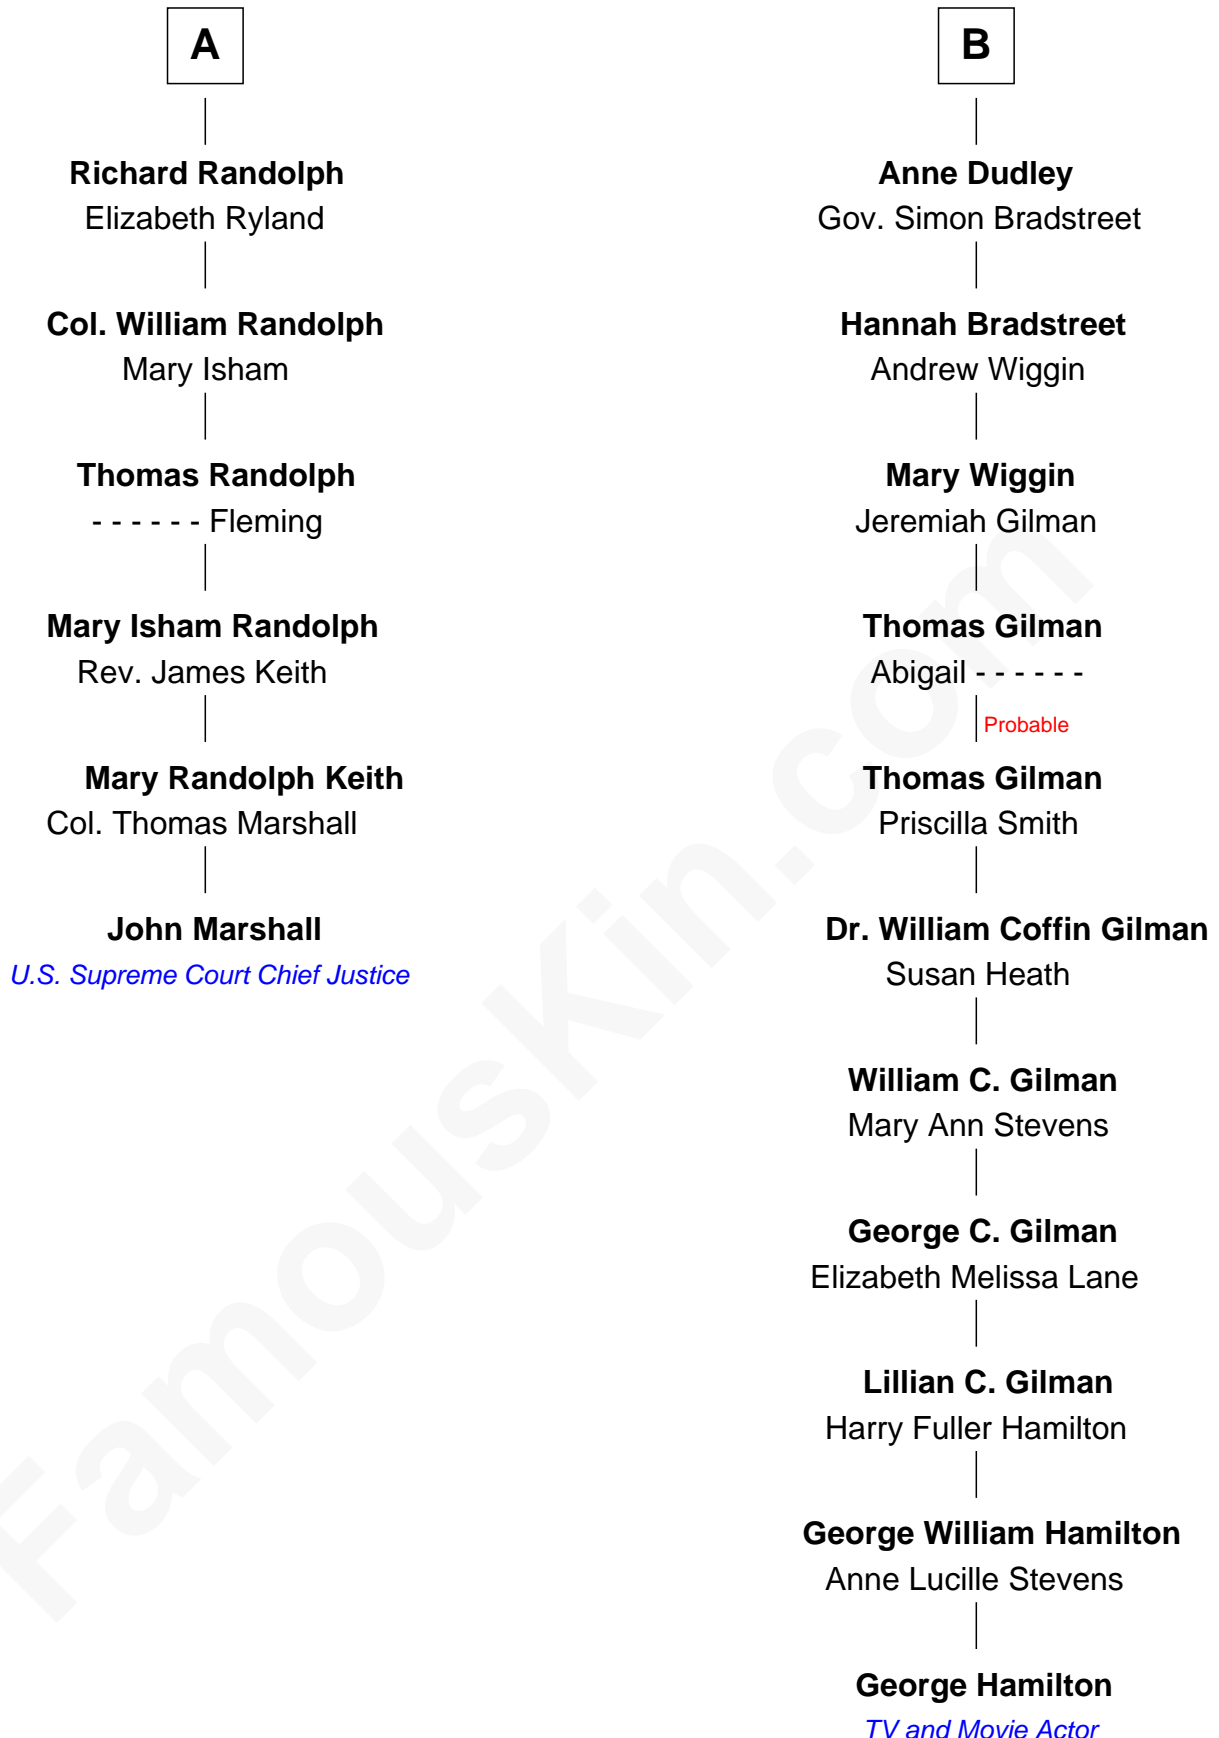

FamousKin.com

Relationship Chart of

John Marshall

4th Chief Justice of the U.S. Supreme Court

12th cousin 5 times removed of

George Hamilton
TV and Movie Actor

Sir Ralph Neville
Joan Beaufort

Sir Edward Neville
Katherine Howard

Catherine Neville
Robert Tanfield

William Tanfield
Elizabeth Stavelly

Frances Tanfield
Bridget Cave

Anne Tanfield
Clement Vincent

Elizabeth Vincent
Richard Lane

Dorothy Lane
William Randolph

A

Katherine Neville
Sir Thomas Strangeways

Joan Strangeways
Sir William Willoughby

Cecily Willoughby
Sir Edward Sutton

Sir John Sutton
Cecily Grey

Sir Henry Dudley
----- Ashton

Probable

Roger Dudley
Susanna Thorne

Gov. Thomas Dudley
Dorothy York

B

George Hamilton photo by [Angela George](#) [\(CC BY-SA 3.0\)](#)