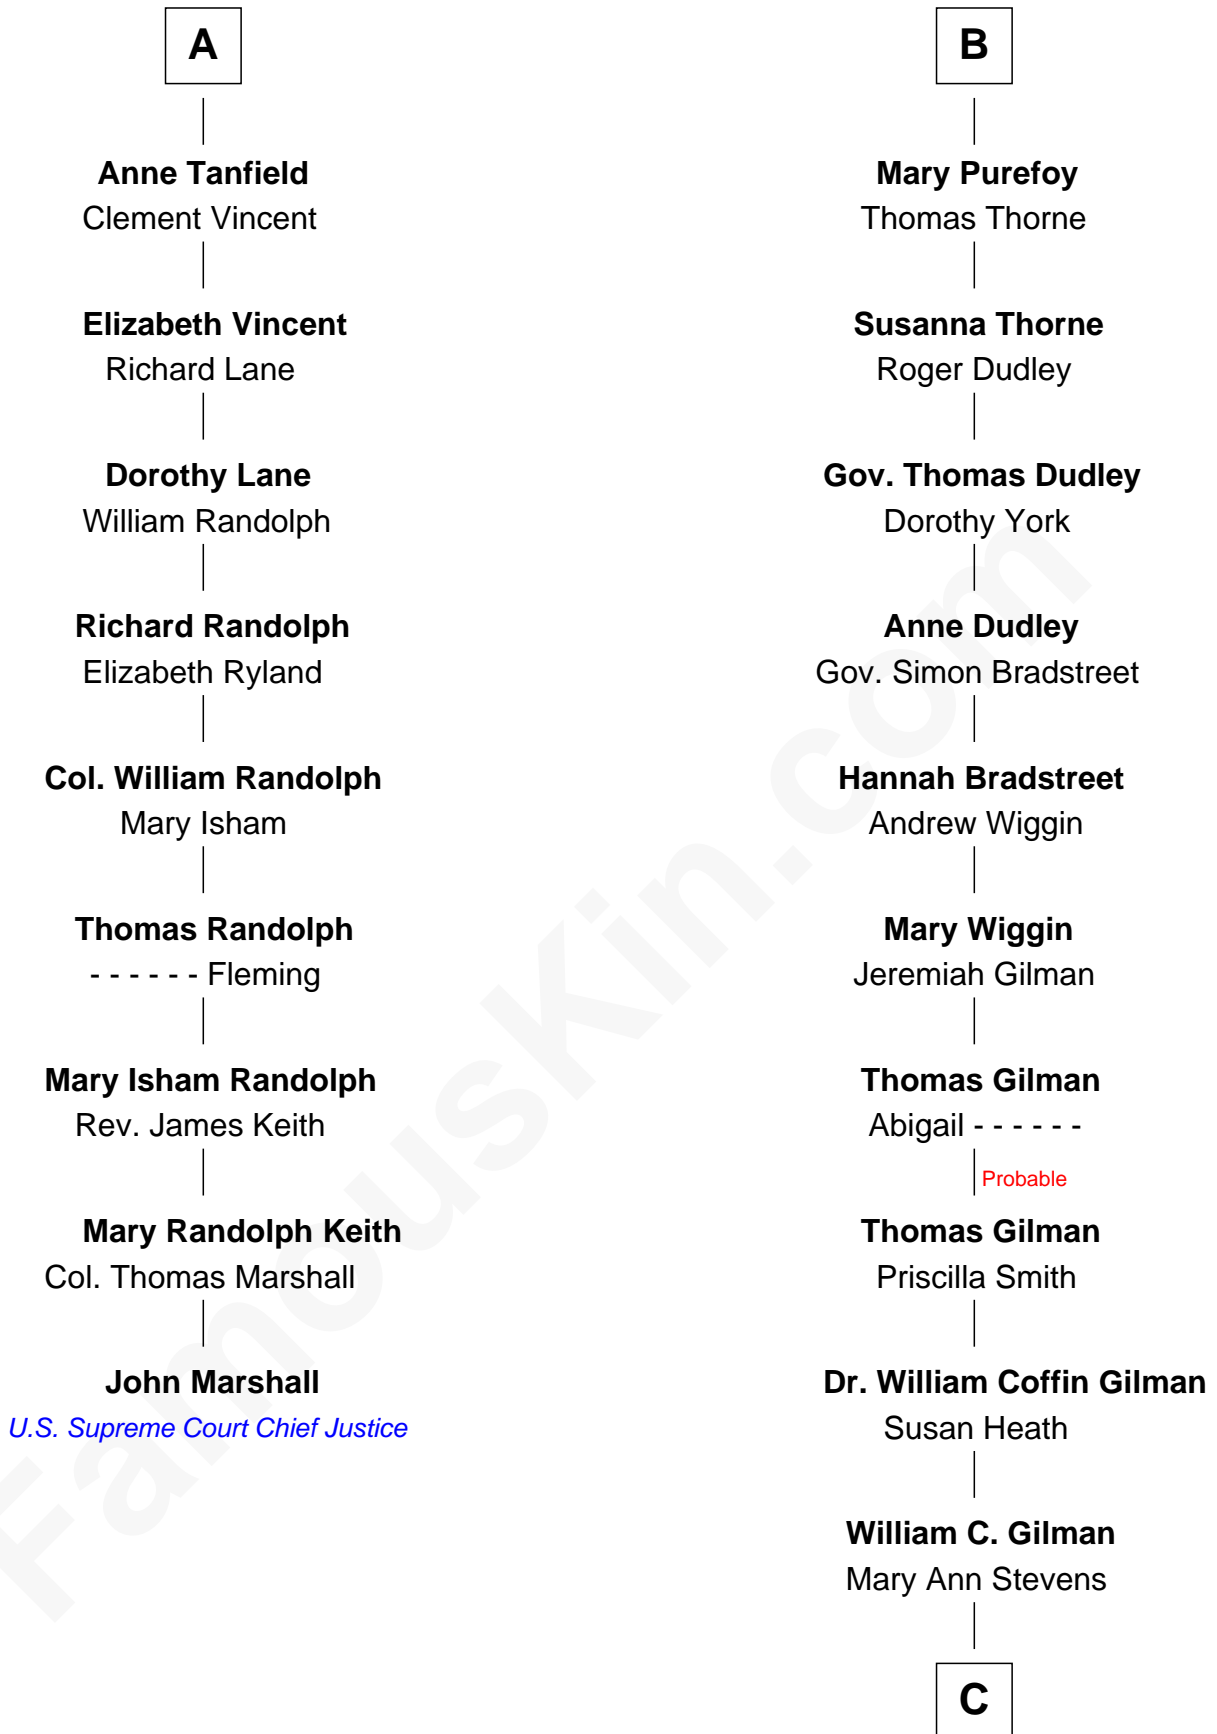

FamousKin.com

Relationship Chart of

John Marshall

4th Chief Justice of the U.S. Supreme Court

15th cousin 5 times removed of

George Hamilton
TV and Movie Actor

Sir John Howard
Alice de Bois

Sir Robert Howard
Margaret de Scales

Joan Howard
Sir Peter de Brewes

Sir John Howard
Alice Tendring

Beatrice Brewes
Sir Hugh Shirley

Sir Robert Howard
Margaret Mowbray

Sir Ralph Shirley
Joan Basset

Katherine Howard
Sir Edward Neville

Beatrice Shirley
John Brome

Catherine Neville
Robert Tanfield

Isabel Brome
John Denton

William Tanfield
Elizabeth Stavely

Alice Denton
Nicholas Purefoy

Frances Tanfield
Bridget Cave

Edward Purefoy
Anne Fettiplace

A

B

C

George C. Gilman
Elizabeth Melissa Lane

Lillian C. Gilman
Harry Fuller Hamilton

George William Hamilton
Anne Lucille Stevens

George Hamilton
TV and Movie Actor