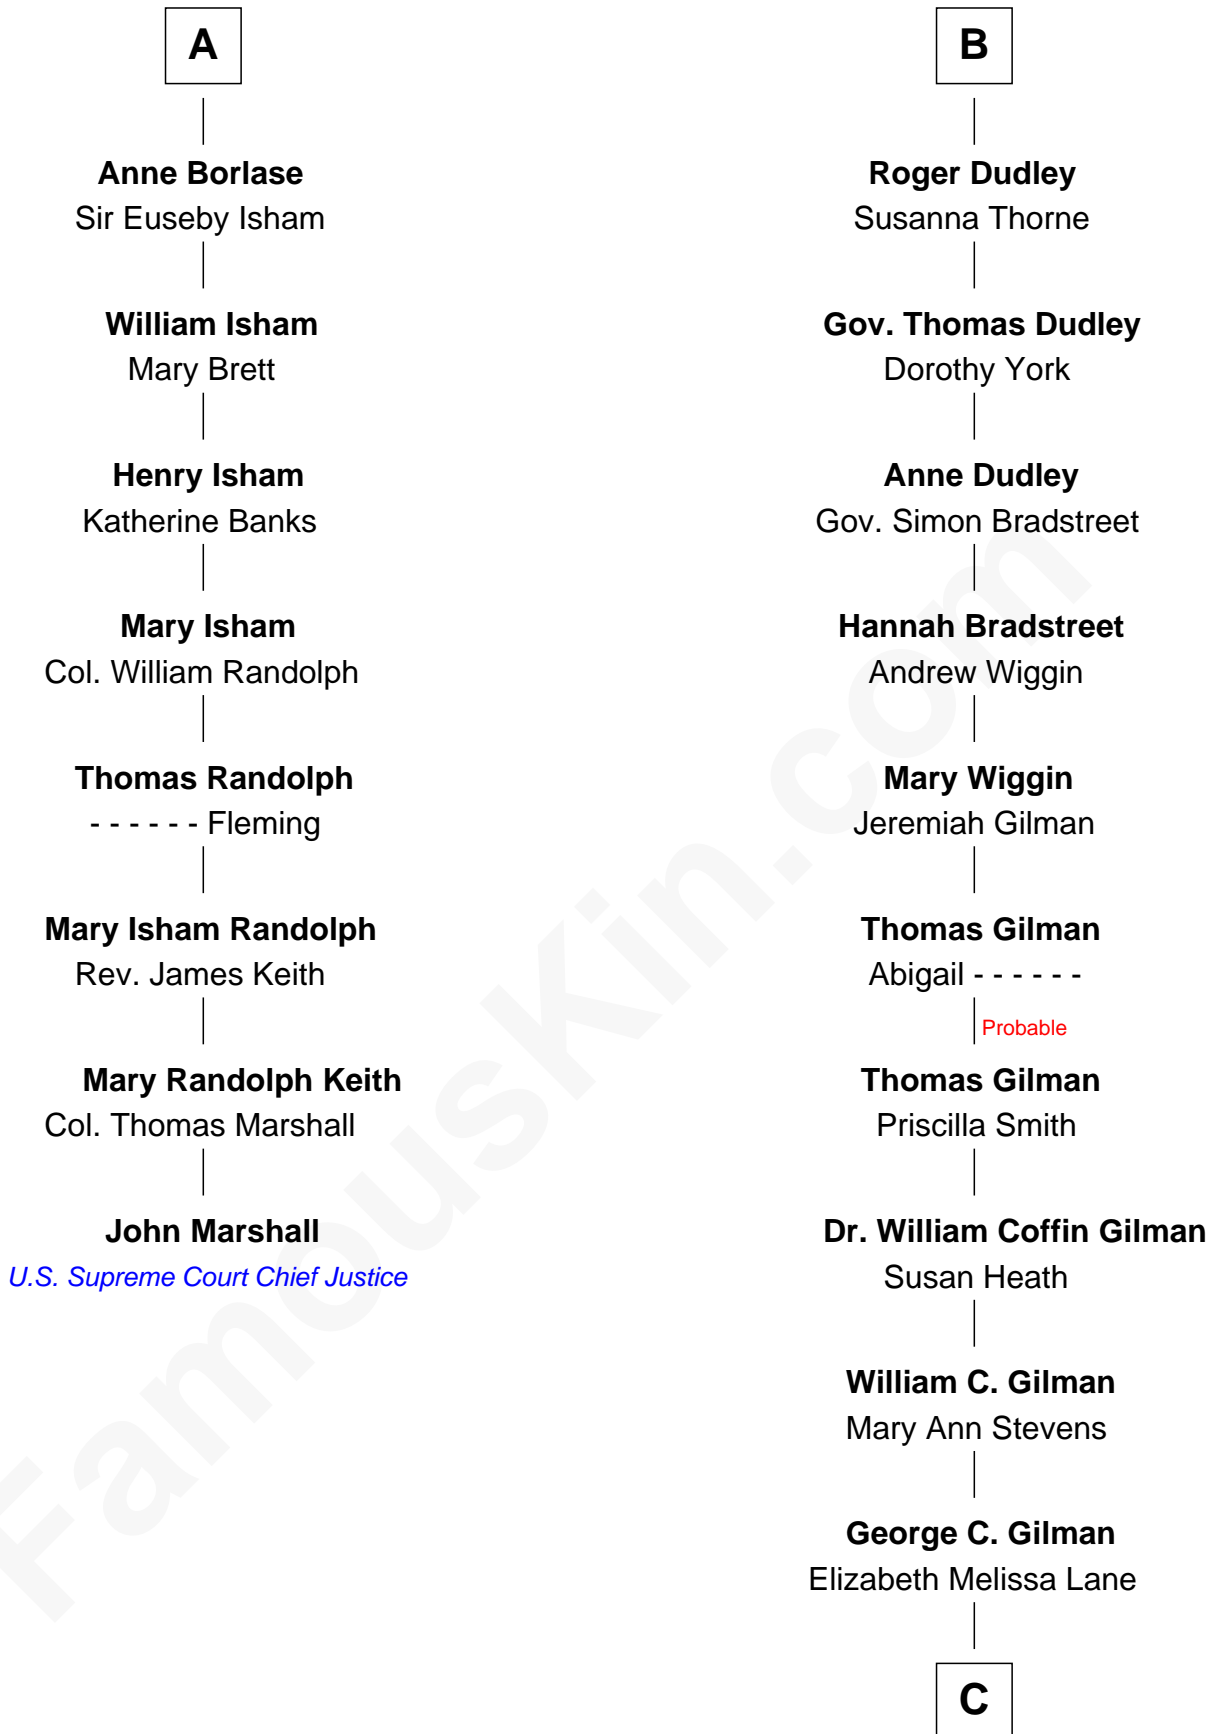

FamousKin.com

Relationship Chart of

John Marshall

4th Chief Justice of the U.S. Supreme Court

14th cousin 5 times removed of

George Hamilton
TV and Movie Actor

Sir Philip le Despencer
Elizabeth - - - - -

Sir Philip le Despencer
Elizabeth de Tibetot

Margery Despencer
Sir Roger Wentworth

Margaret Wentworth
Sir William Hopton

Margaret Hopton
Sir Philip Booth

Audrey Booth
Sir William de Lytton

Sir Robert Lytton
Frances Cavalery

Anne Lytton
Sir John Borlase

A

Alice le Despenser
Sir John Sutton

Sir John Sutton
Constance Blount

Sir John Sutton
Elizabeth Berkeley

Sir Edmund Sutton
Joyce Tiptoft

Sir Edward Sutton
Cecily Willoughby

Sir John Sutton
Cecily Grey

Sir Henry Dudley
- - - - - Ashton

Probable

B

C

Lillian C. Gilman
Harry Fuller Hamilton

George William Hamilton
Anne Lucille Stevens

George Hamilton
TV and Movie Actor

FamousKin.com