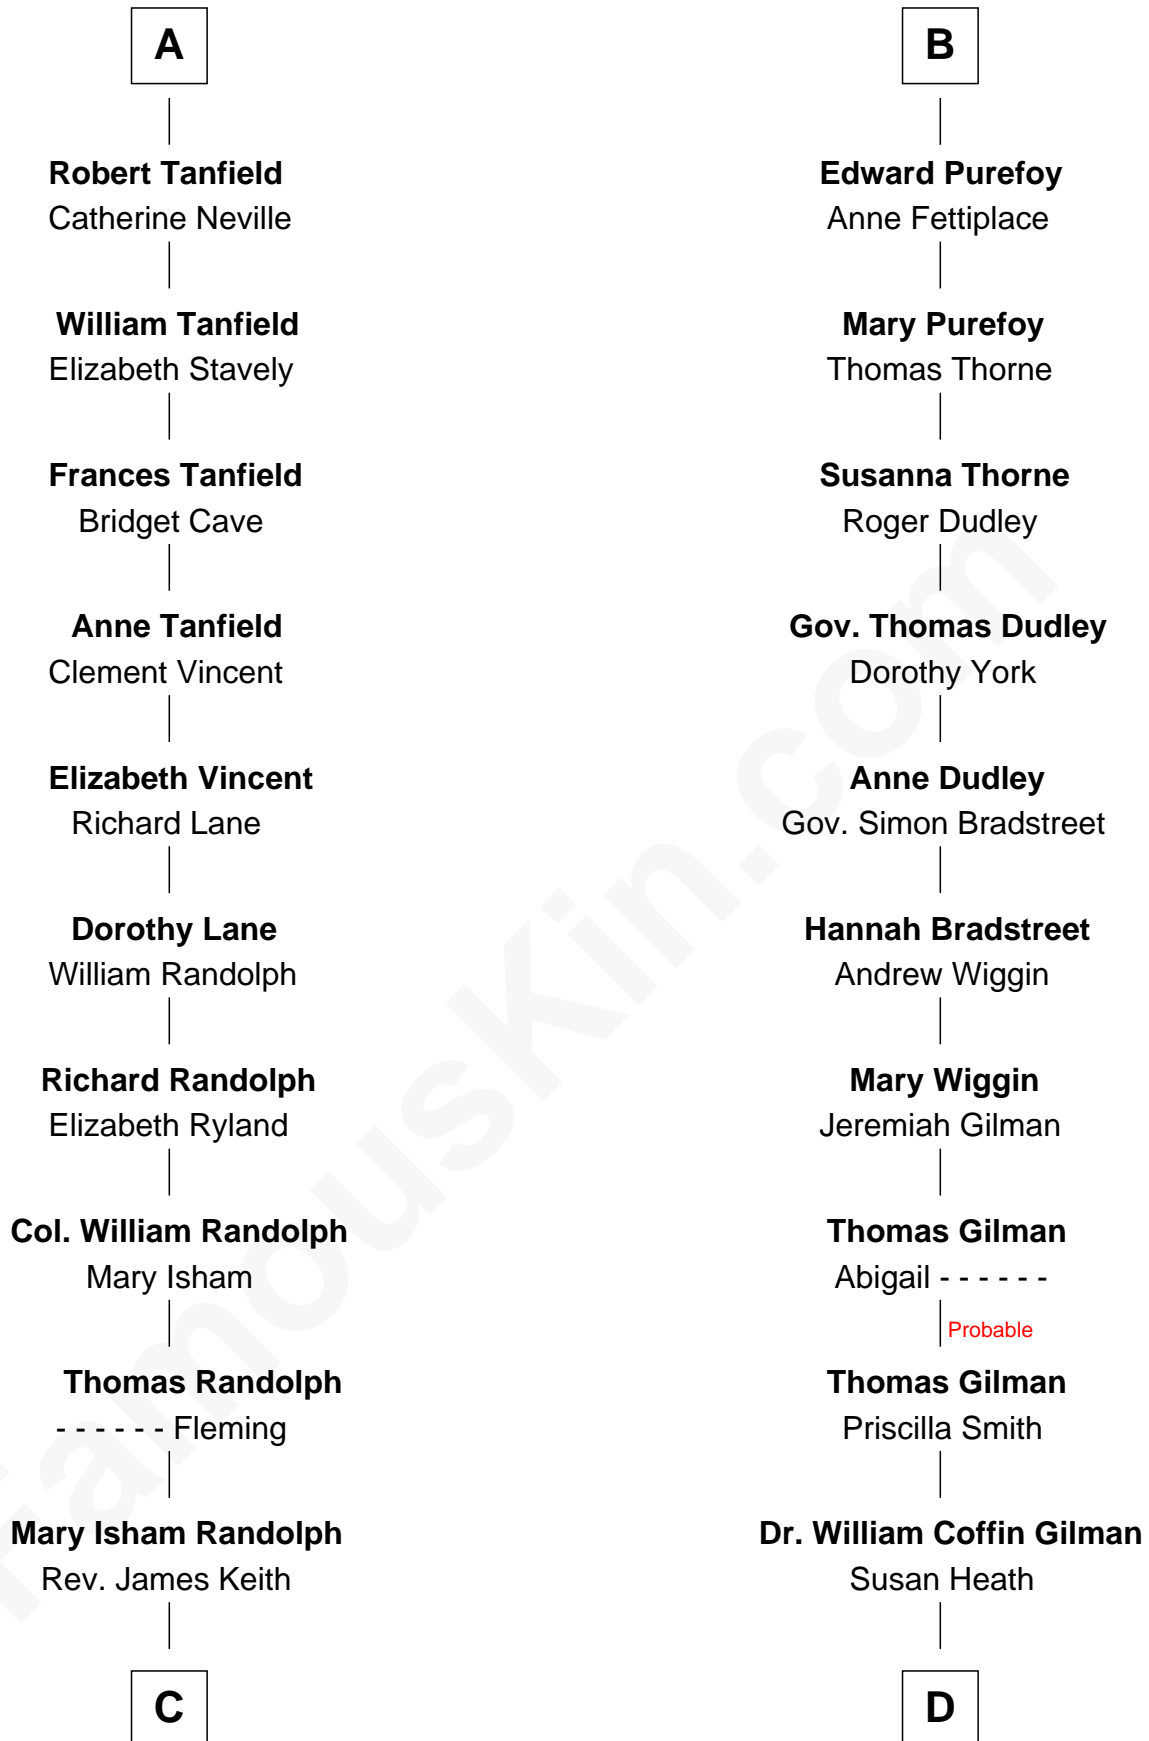

FamousKin.com

Relationship Chart of

John Marshall

4th Chief Justice of the U.S. Supreme Court

18th cousin 3 times removed of

George Hamilton
TV and Movie Actor

Sir Nicholas Audley
Joan Martin

C

Mary Randolph Keith
Col. Thomas Marshall

John Marshall
U.S. Supreme Court Chief Justice

D

William C. Gilman
Mary Ann Stevens

George C. Gilman
Elizabeth Melissa Lane

Lillian C. Gilman
Harry Fuller Hamilton

George William Hamilton
Anne Lucille Stevens