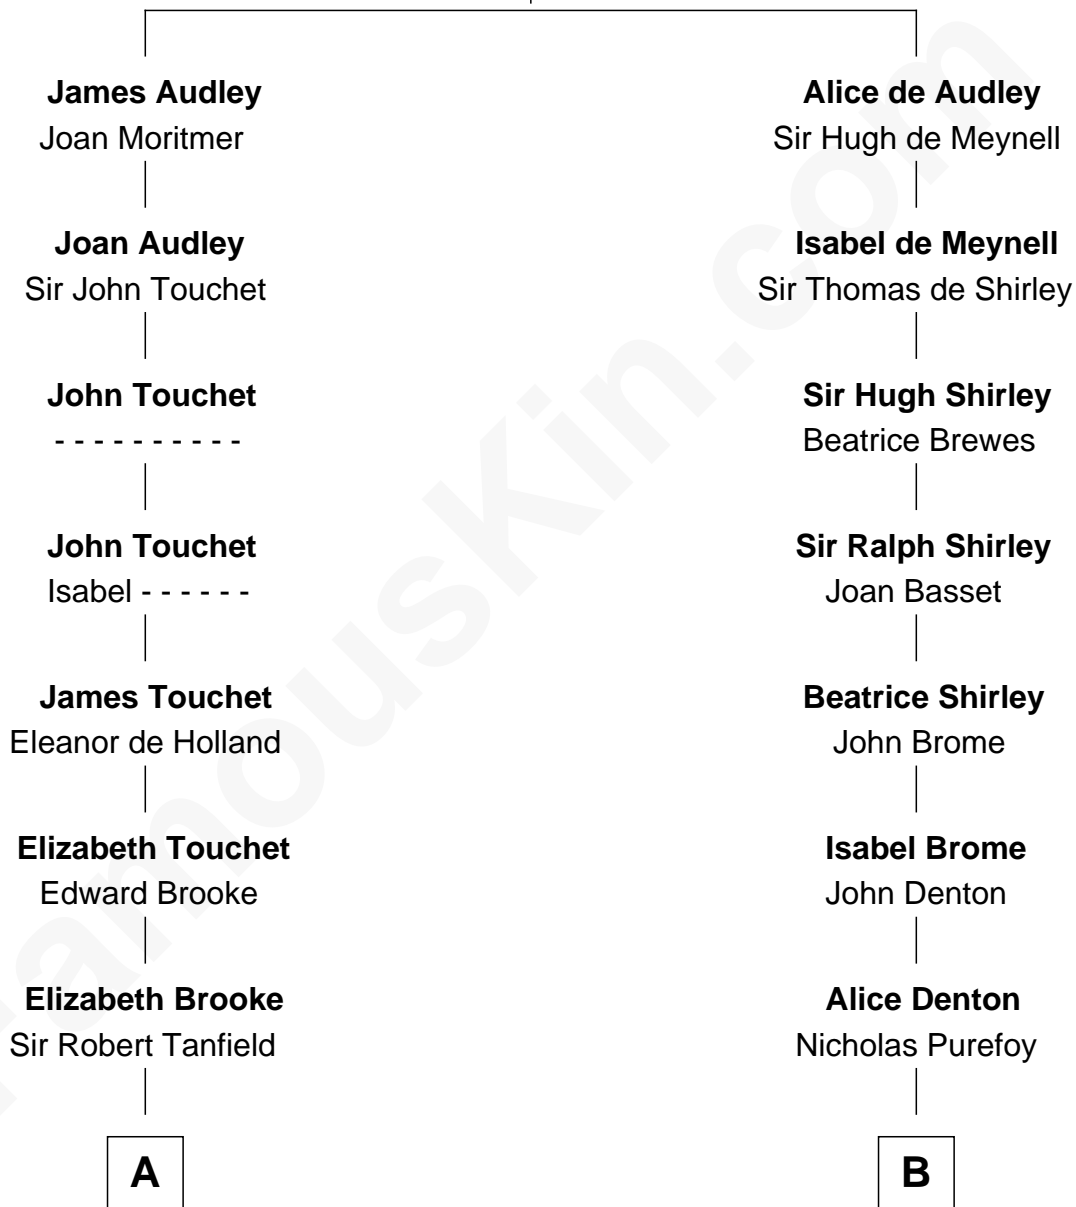

FamousKin.com

Relationship Chart of

John Marshall

4th Chief Justice of the U.S. Supreme Court

18th cousin 3 times removed of

George Hamilton
TV and Movie Actor

Sir Nicholas Audley
Joan Martin

C

Mary Randolph Keith
Col. Thomas Marshall

John Marshall
U.S. Supreme Court Chief Justice

D

William C. Gilman
Mary Ann Stevens

George C. Gilman
Elizabeth Melissa Lane

Lillian C. Gilman
Harry Fuller Hamilton

George William Hamilton
Anne Lucille Stevens