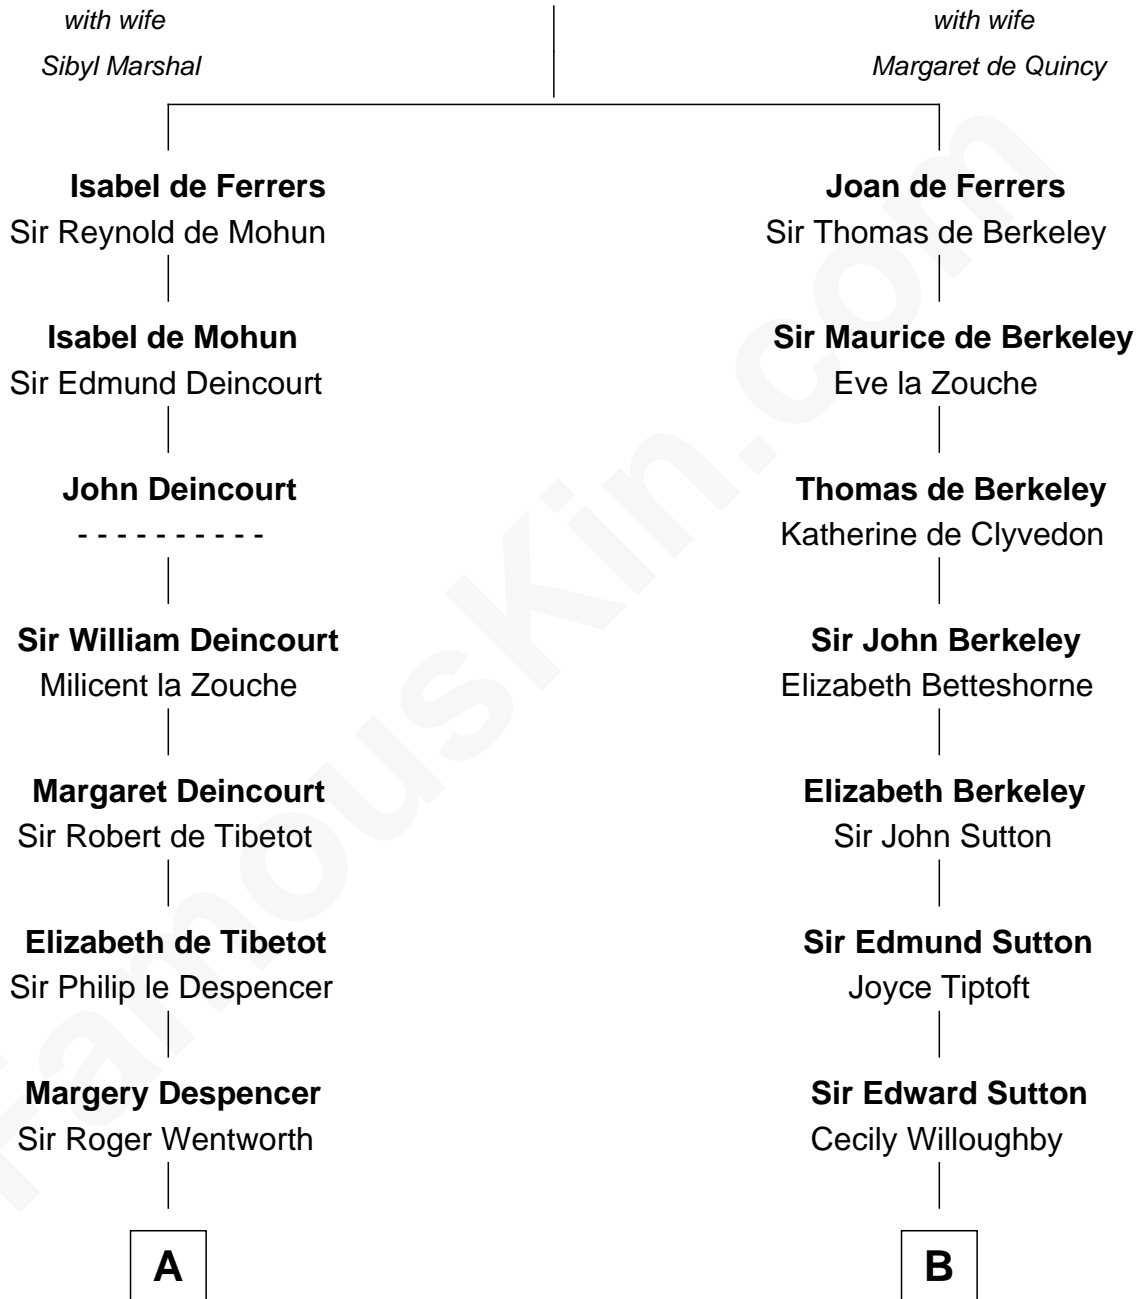

FamousKin.com

Relationship Chart of

John Marshall

4th Chief Justice of the U.S. Supreme Court

19th cousin 2 times removed of

George Hamilton
TV and Movie Actor

Sir William de Ferrers

C

Mary Isham Randolph

Rev. James Keith

Mary Randolph Keith

Col. Thomas Marshall

John Marshall

U.S. Supreme Court Chief Justice

D

William C. Gilman

Mary Ann Stevens

George C. Gilman

Elizabeth Melissa Lane

Lillian C. Gilman

Harry Fuller Hamilton

George William Hamilton

Anne Lucille Stevens

George Hamilton