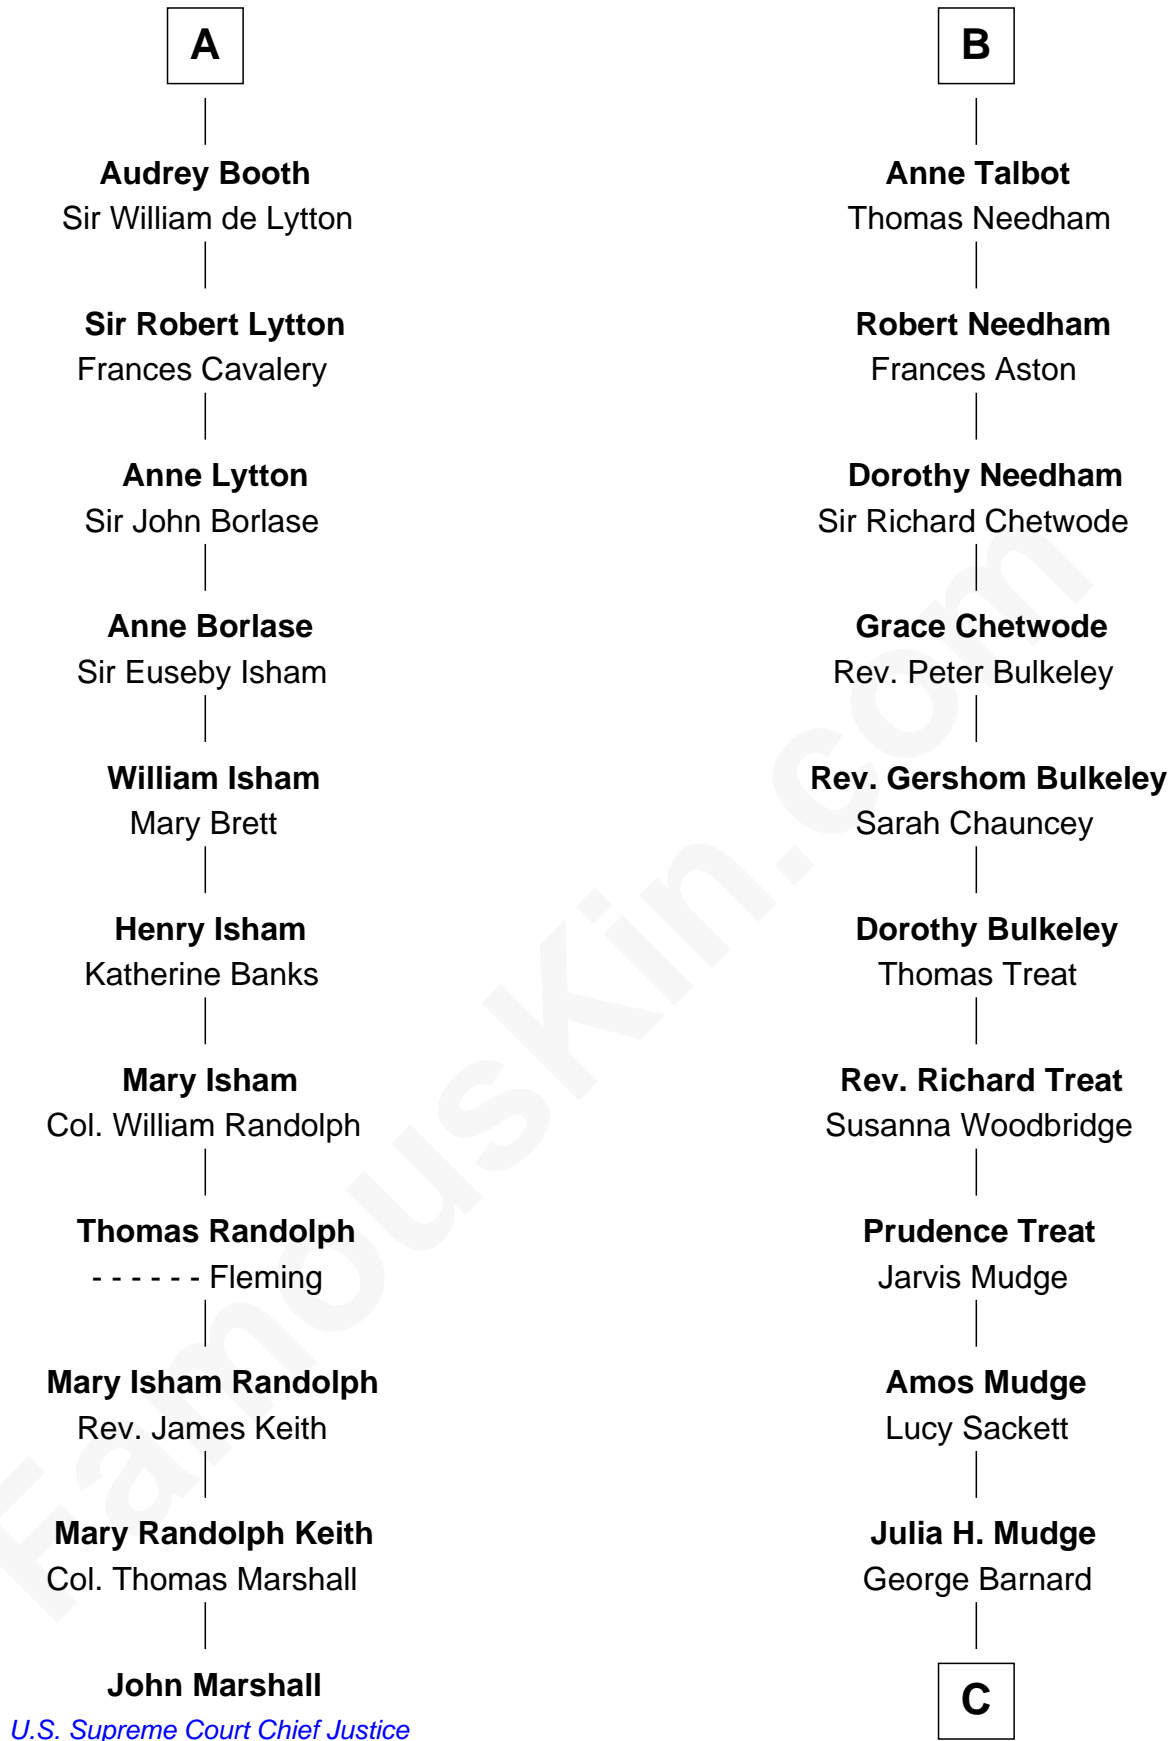

FamousKin.com

Relationship Chart of

John Marshall

4th Chief Justice of the U.S. Supreme Court

17th cousin 3 times removed of

Dick Clark

Radio and TV Host

William de Ros
Maude de Vaux

C

George Barnard

Jane Sophia Fuller

Charles Fuller Barnard

Anna May Aldridge

Julia Fuller Barnard

Richard Augustus Clark

Dick Clark