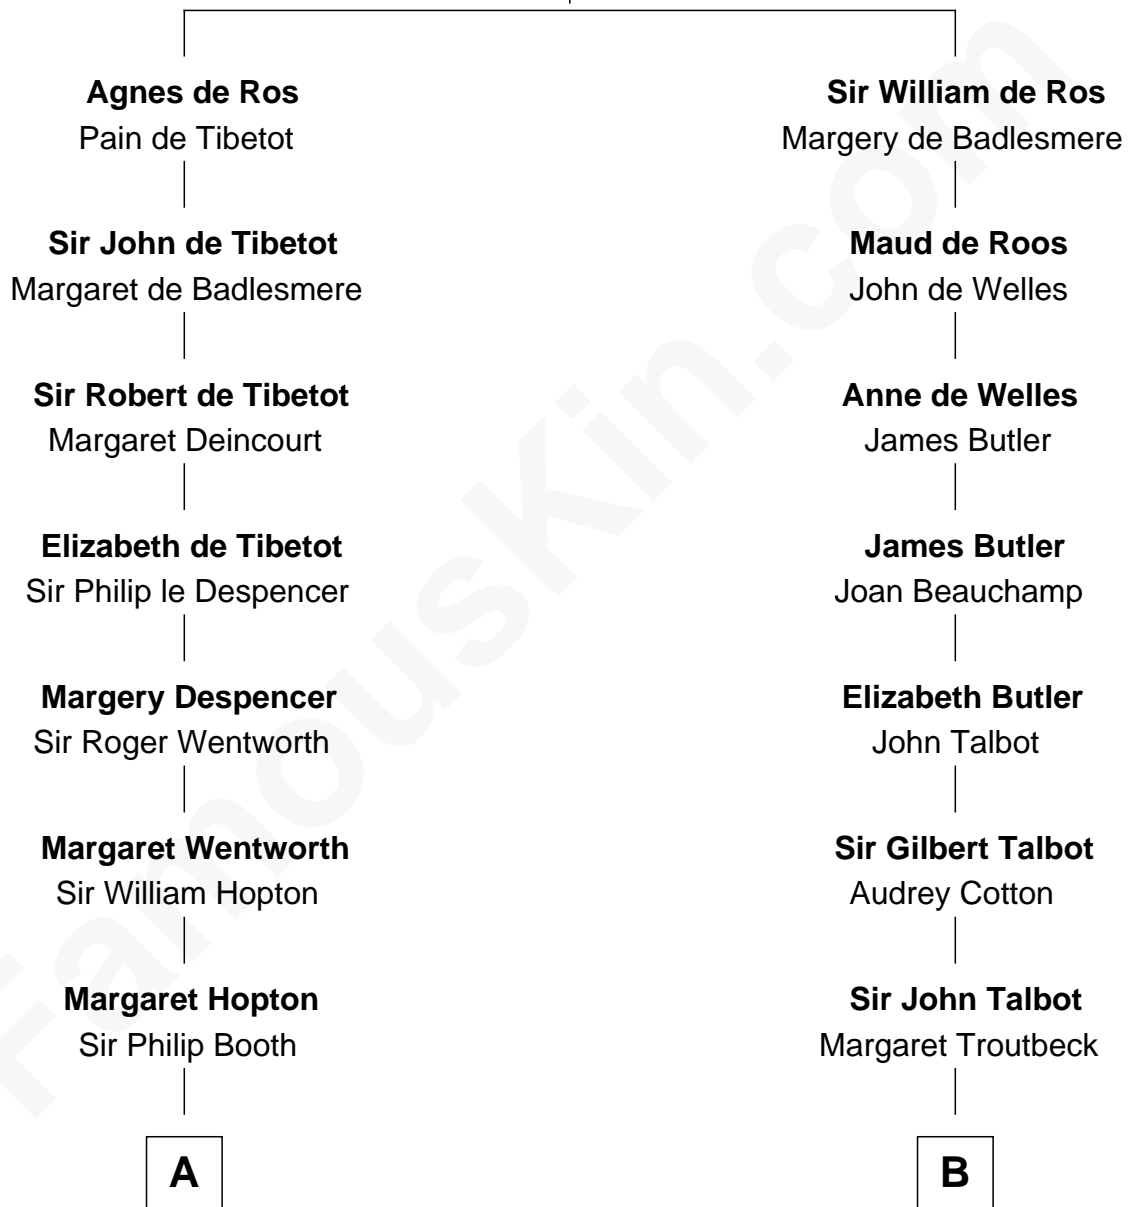

FamousKin.com

Relationship Chart of

John Marshall

4th Chief Justice of the U.S. Supreme Court

17th cousin 3 times removed of

Dick Clark

Radio and TV Host

William de Ros
Maude de Vaux

C

George Barnard

Jane Sophia Fuller

Charles Fuller Barnard

Anna May Aldridge

Julia Fuller Barnard

Richard Augustus Clark

Dick Clark