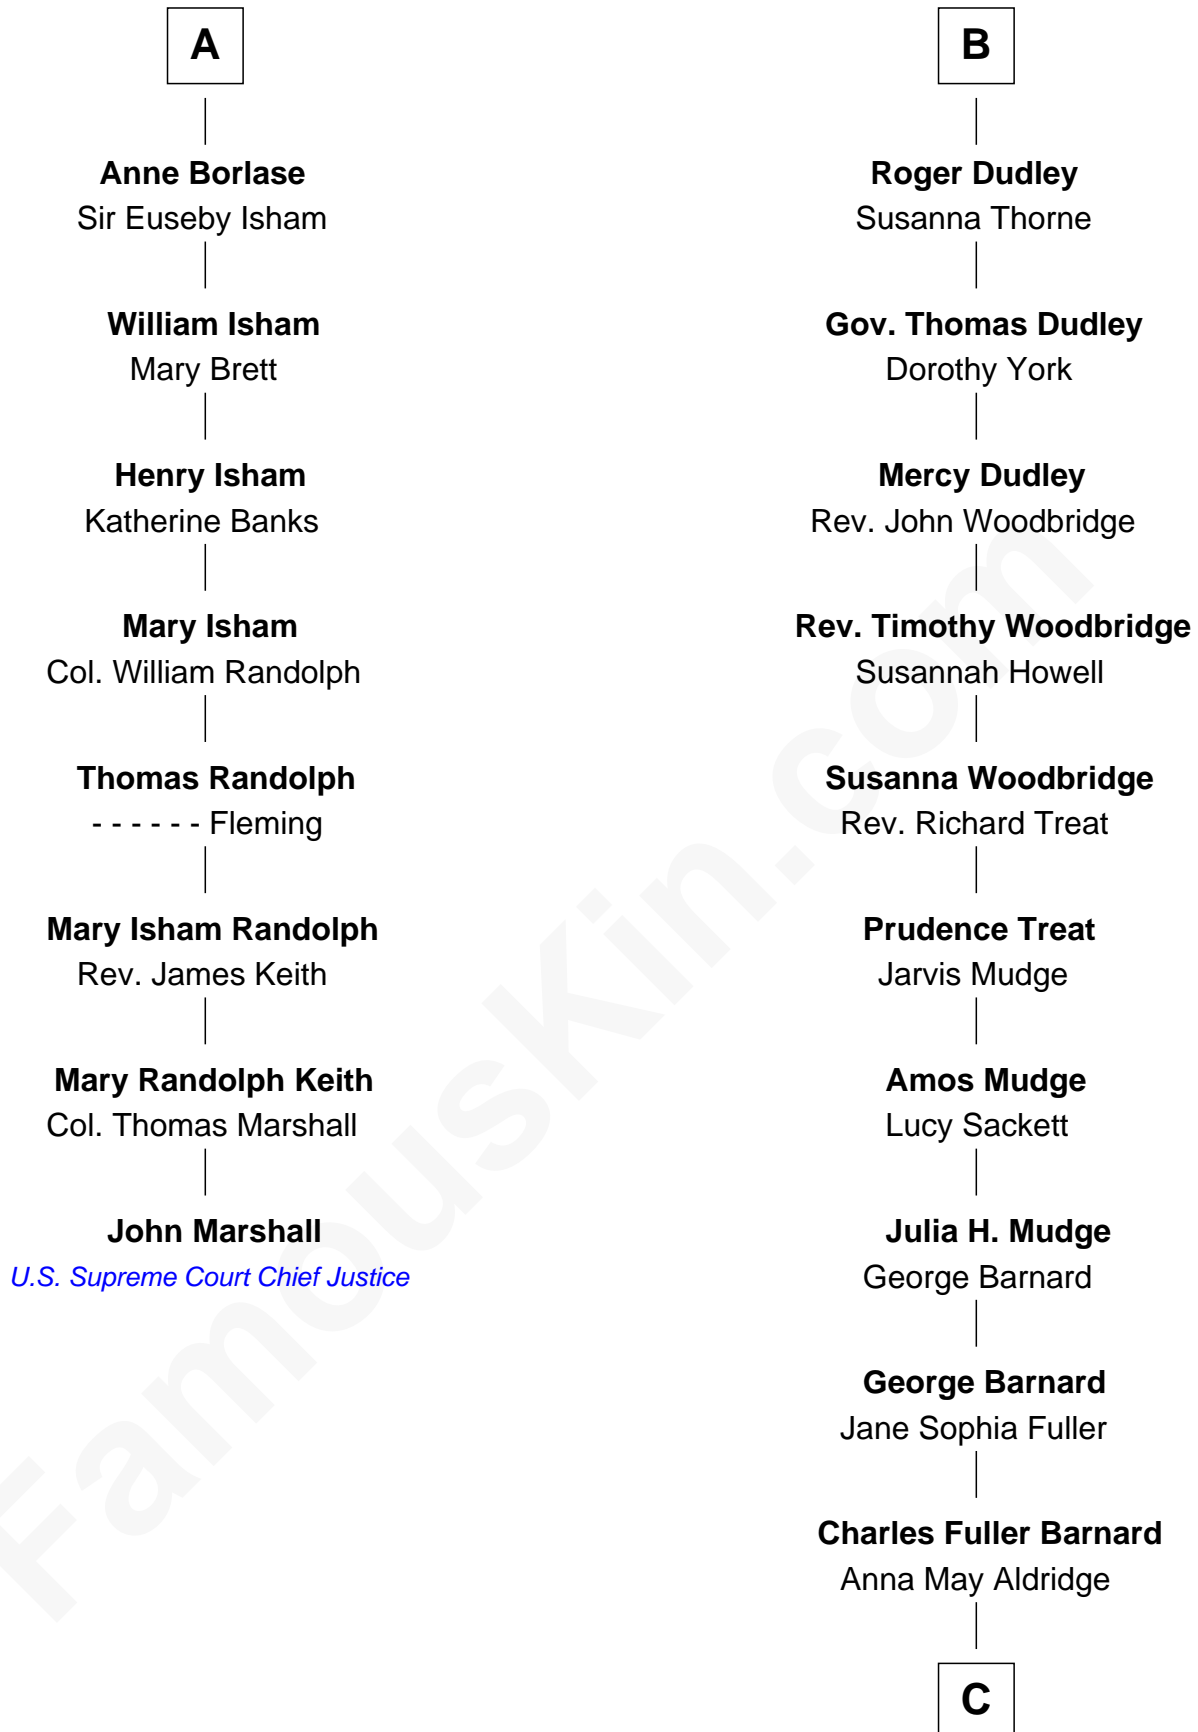

FamousKin.com

Relationship Chart of

John Marshall

4th Chief Justice of the U.S. Supreme Court

14th cousin 4 times removed of

Dick Clark

Radio and TV Host

Sir Philip le Despencer

Elizabeth - - - - -

Sir Philip le Despencer

Elizabeth de Tibetot

Margery Despencer

Sir Roger Wentworth

Margaret Wentworth

Sir William Hopton

Margaret Hopton

Alice le Despenser

Sir John Sutton

Sir John Sutton

Constance Blount

Sir John Sutton

Elizabeth Berkeley

Sir Edmund Sutton

Joyce Tiptoft

Sir Edward Sutton

Cecily Willoughby

Sir John Sutton

Cecily Grey

Sir Henry Dudley

- - - - - Ashton

Probable

B