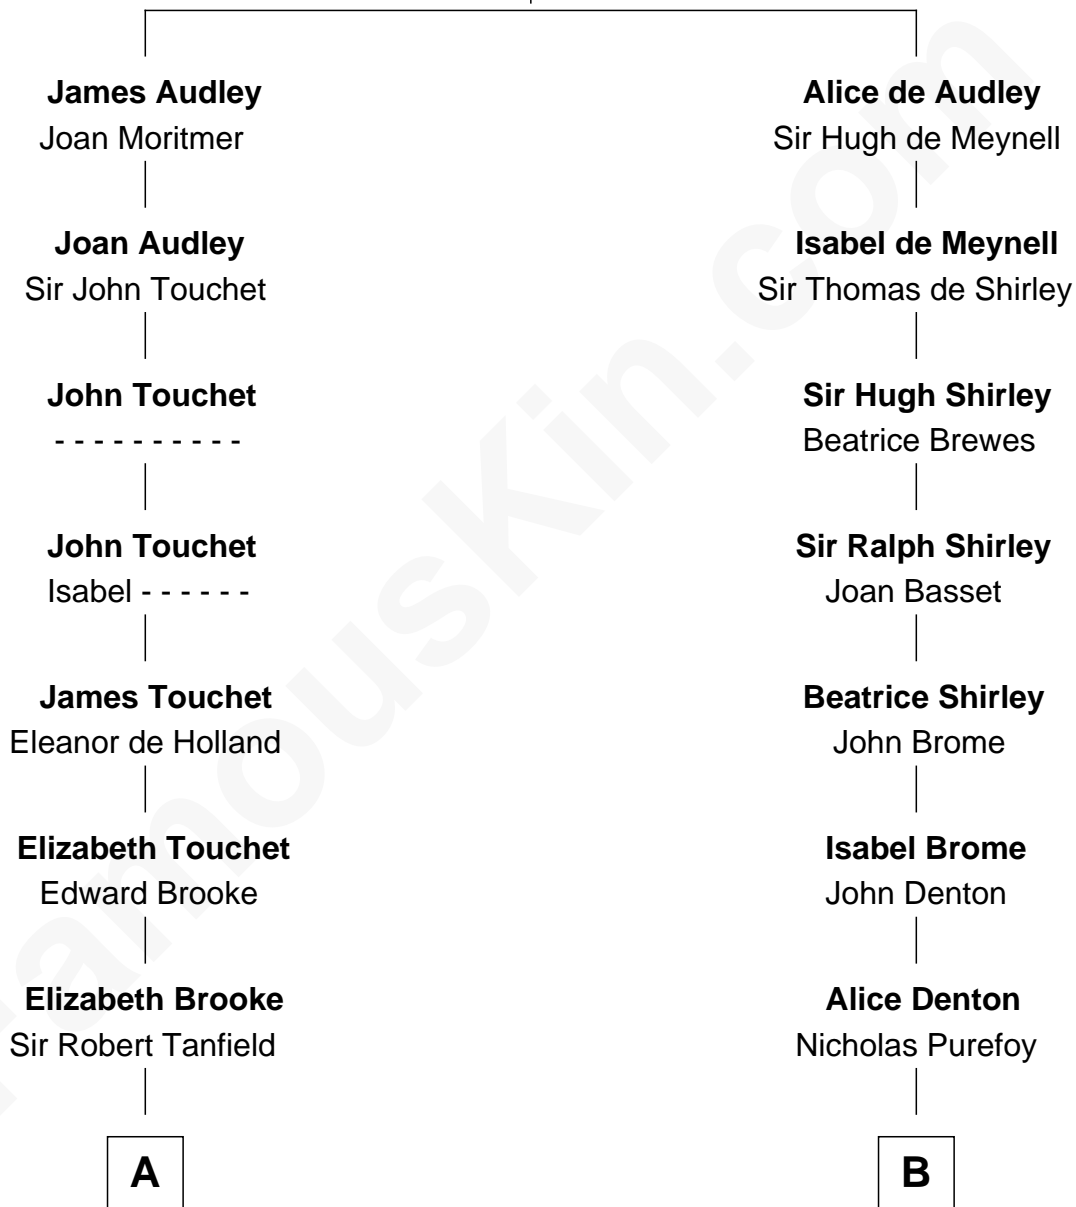

FamousKin.com

Relationship Chart of

John Marshall

4th Chief Justice of the U.S. Supreme Court

18th cousin 2 times removed of

Dick Clark

Radio and TV Host

Sir Nicholas Audley

Joan Martin

C

Mary Randolph Keith
Col. Thomas Marshall

John Marshall
U.S. Supreme Court Chief Justice

D

George Barnard
Jane Sophia Fuller

Charles Fuller Barnard
Anna May Aldridge

Julia Fuller Barnard
Richard Augustus Clark