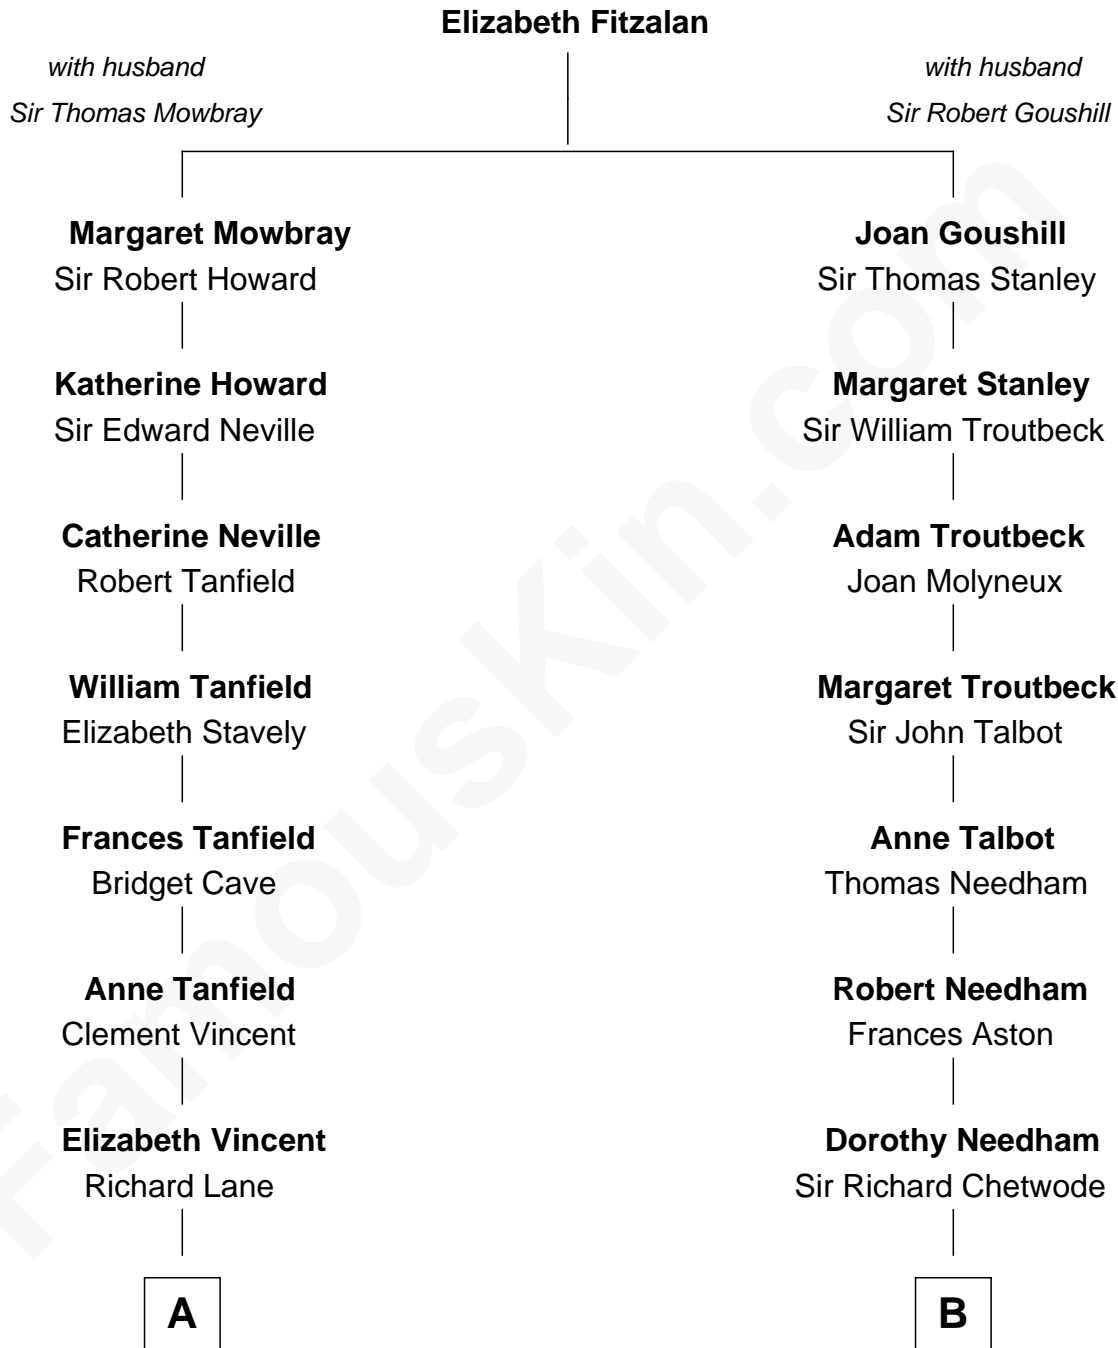

FamousKin.com

Relationship Chart of

John Marshall

4th Chief Justice of the U.S. Supreme Court

13th cousin 4 times removed of

Dick Clark

Radio and TV Host

Dick Clark photo by [Alan Light](#) (CC BY 2.0)