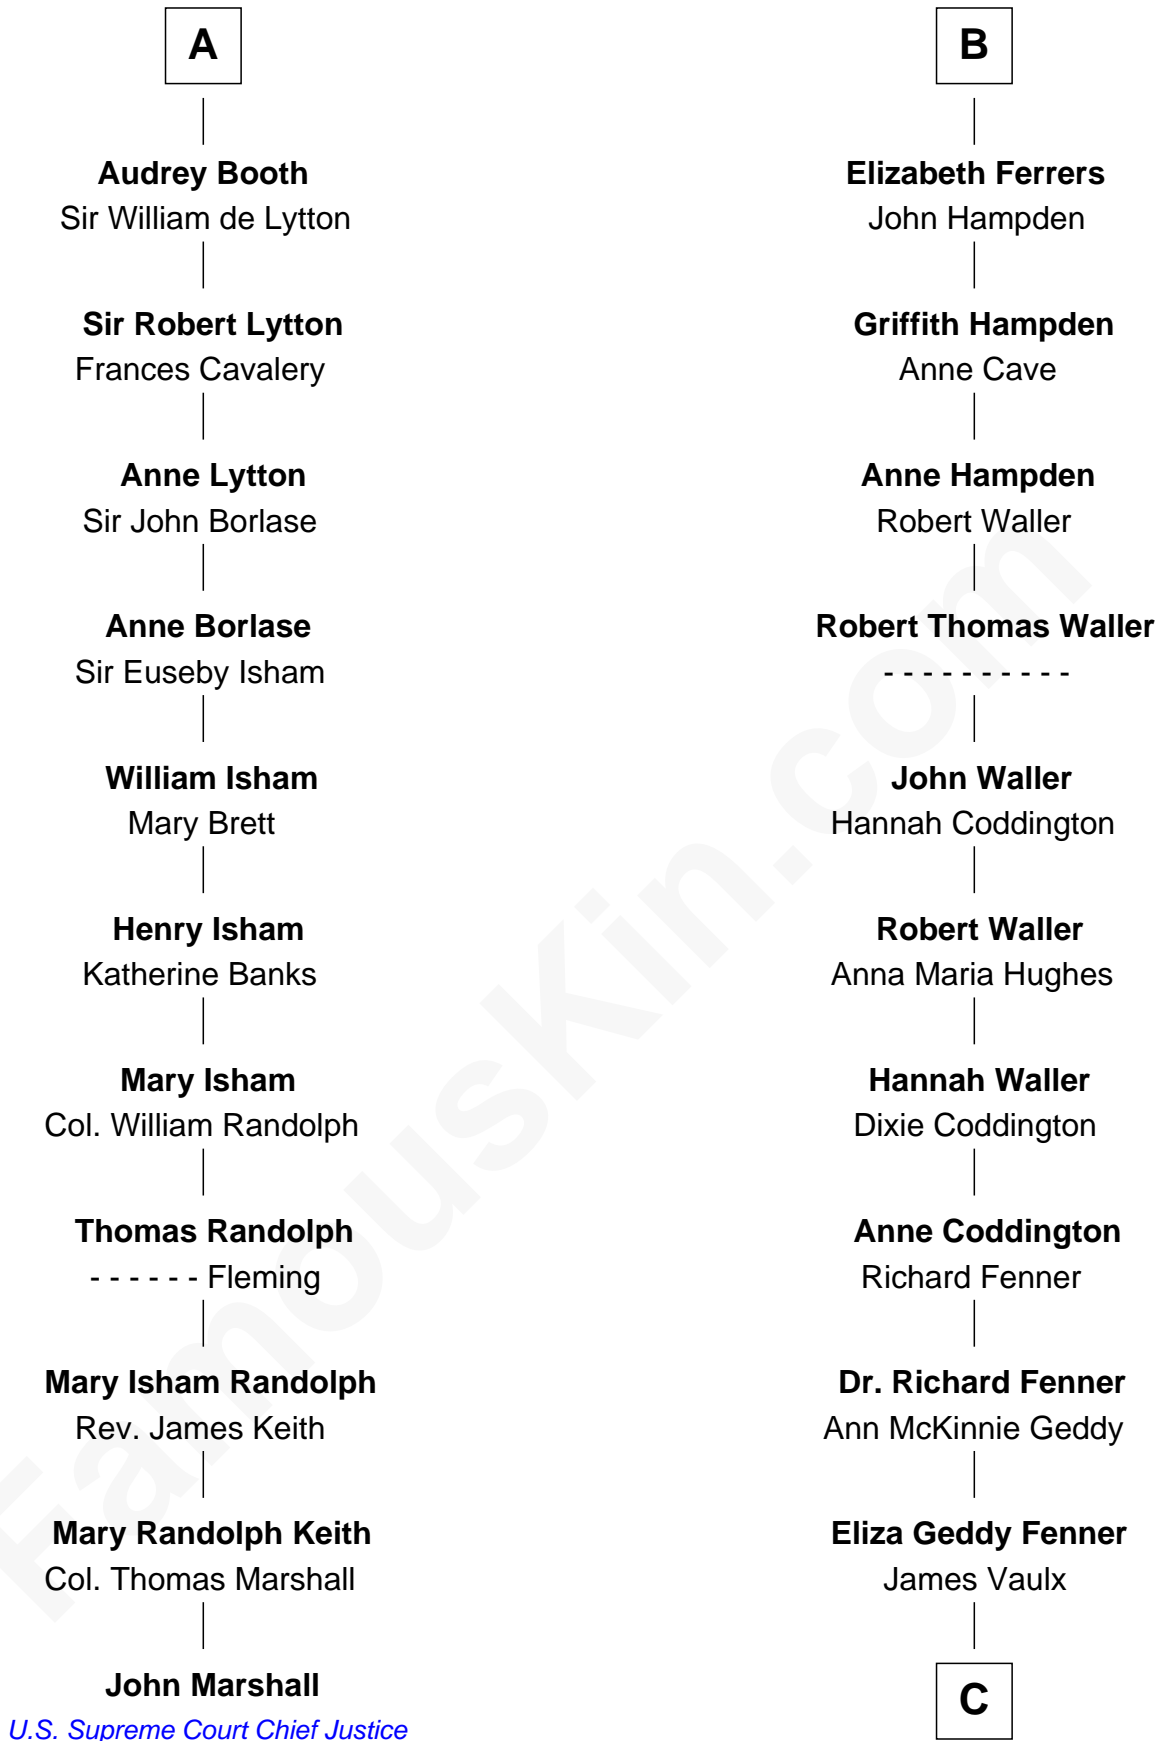

FamousKin.com

Relationship Chart of

John Marshall

4th Chief Justice of the U.S. Supreme Court

17th cousin 3 times removed of

John McCain

U.S. Senator from Arizona

William de Ros
Maude de Vaux

C

James Junius Vaulx

Margaret Garside

Katherine Davey Vaulx

Adm. John Sidney McCain

Adm. John Sidney McCain

Roberta Wright

John McCain

U.S. Senator from Arizona

FamousKin.com