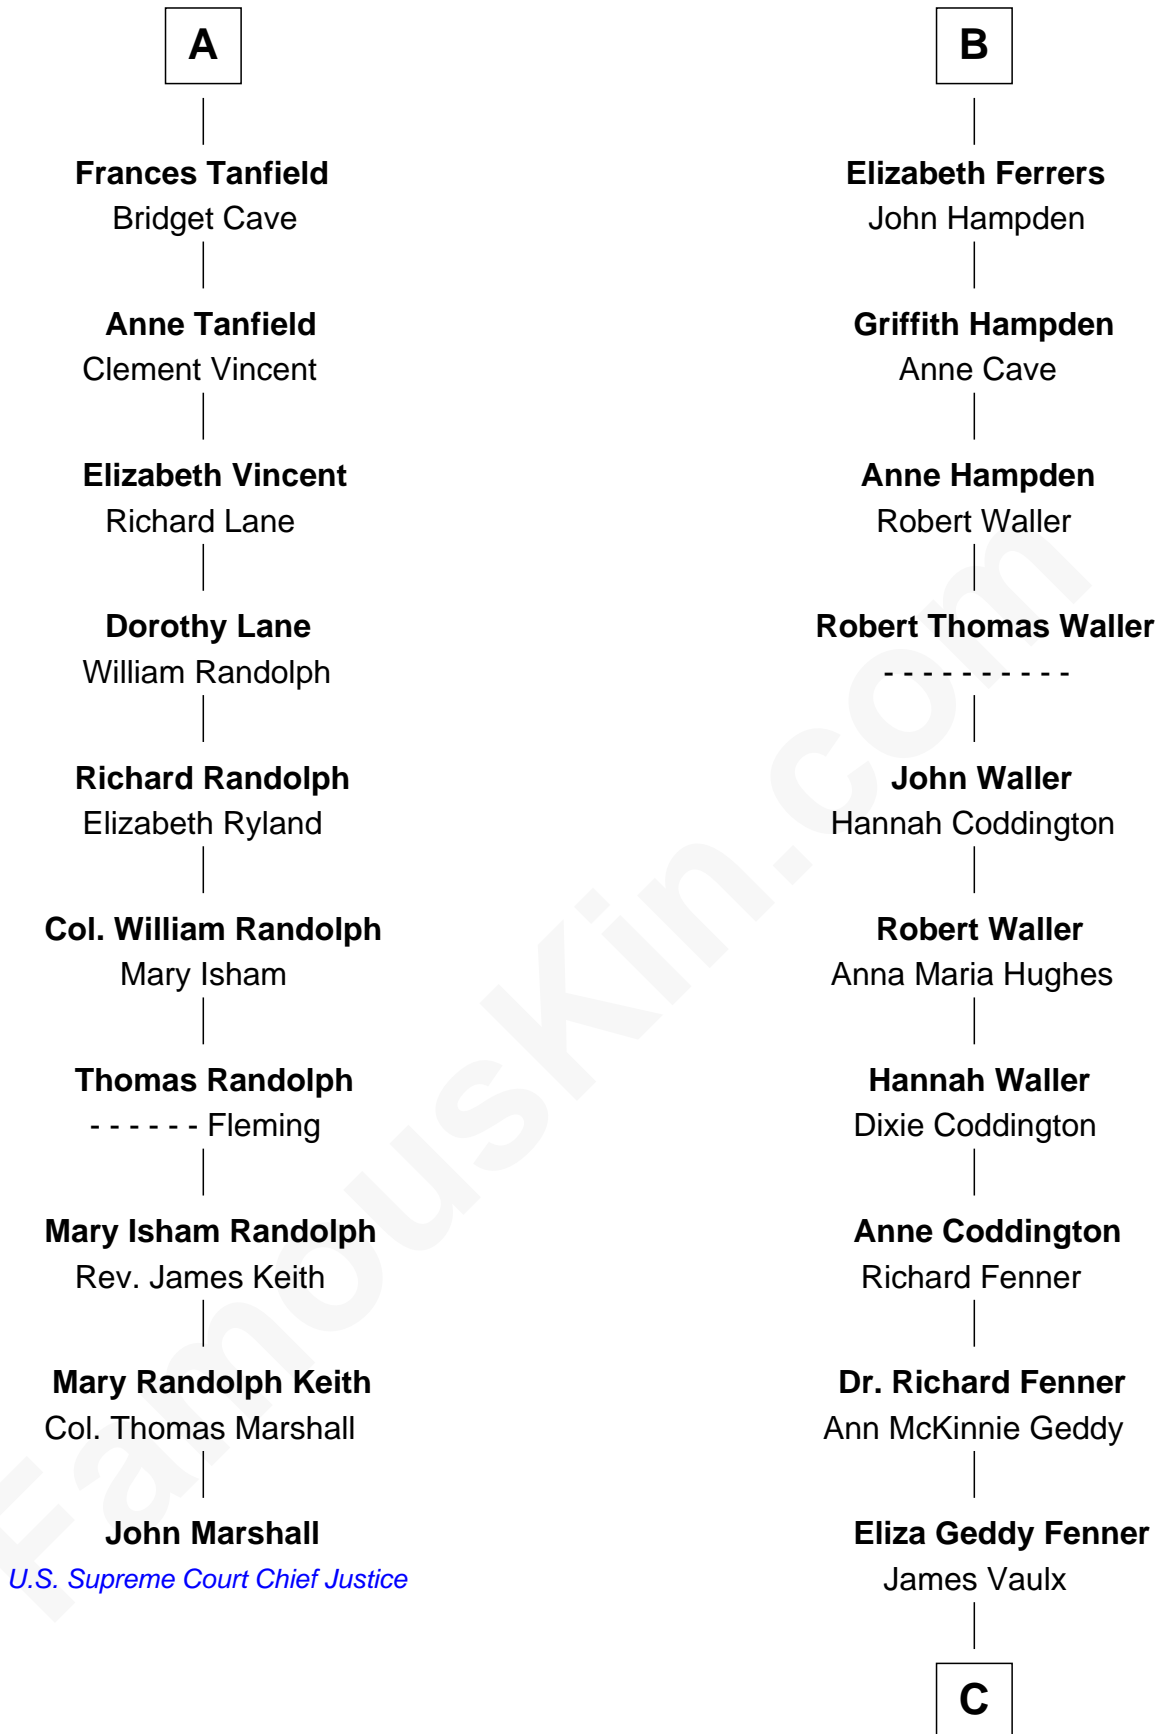

FamousKin.com

Relationship Chart of

John Marshall

4th Chief Justice of the U.S. Supreme Court

16th cousin 4 times removed of

John McCain

U.S. Senator from Arizona

Bartholomew de Badlesmere

Margery de Badlesmere

Sir William de Ros

Maud de Roos

John de Welles

Margery de Welles

Stephen le Scrope

Maude le Scrope

Sir Baldwin Freville

Elizabeth Freville

Sir Thomas Ferrers

Sir Henry Ferrers

Margaret Heckstall

Sir Edward Ferrers

Constance Brome

B

C

James Junius Vaulx

Margaret Garside

Katherine Davey Vaulx

Adm. John Sidney McCain

Adm. John Sidney McCain

Roberta Wright

John McCain

U.S. Senator from Arizona