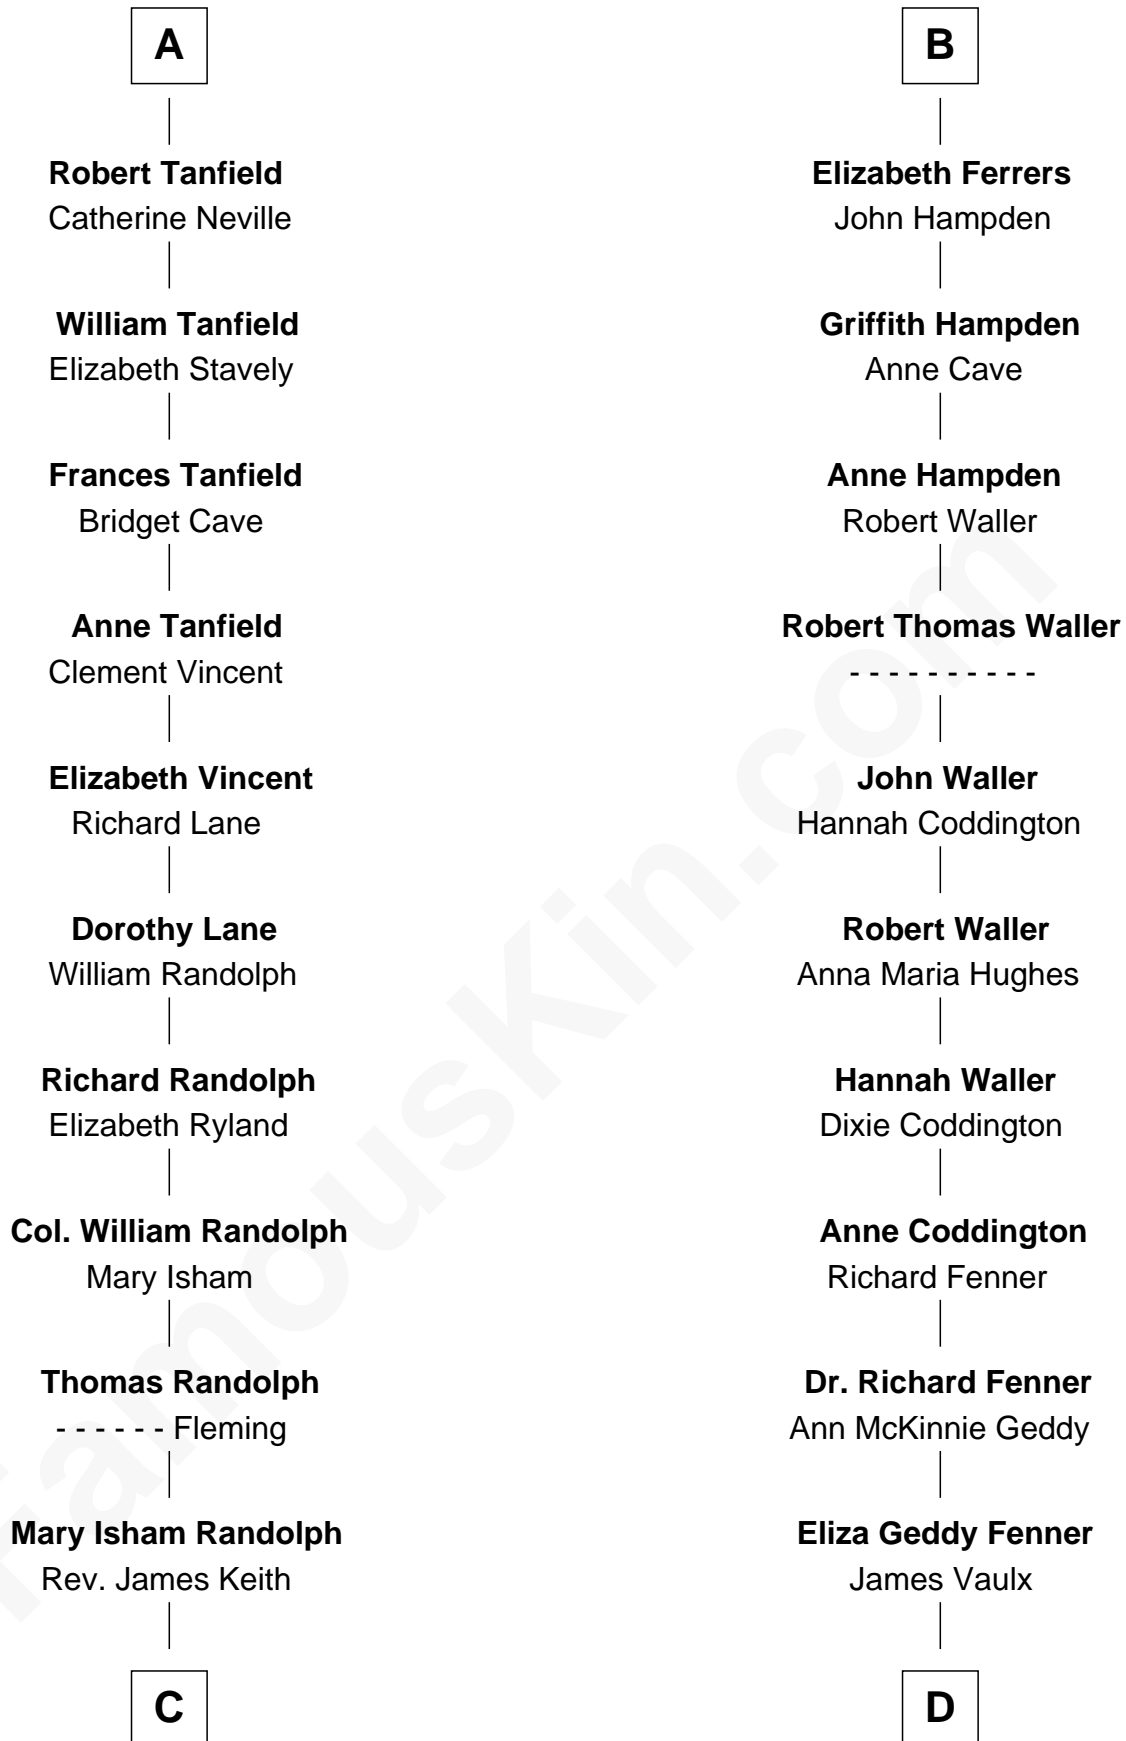

FamousKin.com Relationship Chart of

John Marshall

4th Chief Justice of the U.S. Supreme Court

18th cousin 2 times removed of

John McCain

U.S. Senator from Arizona

Sir Nicholas Audley

Joan Martin

C

Mary Randolph Keith
Col. Thomas Marshall

John Marshall
U.S. Supreme Court Chief Justice

D

James Junius Vaulx
Margaret Garside

Katherine Davey Vaulx
Adm. John Sidney McCain

Adm. John Sidney McCain
Roberta Wright

John McCain
U.S. Senator from Arizona

FamousKin.com