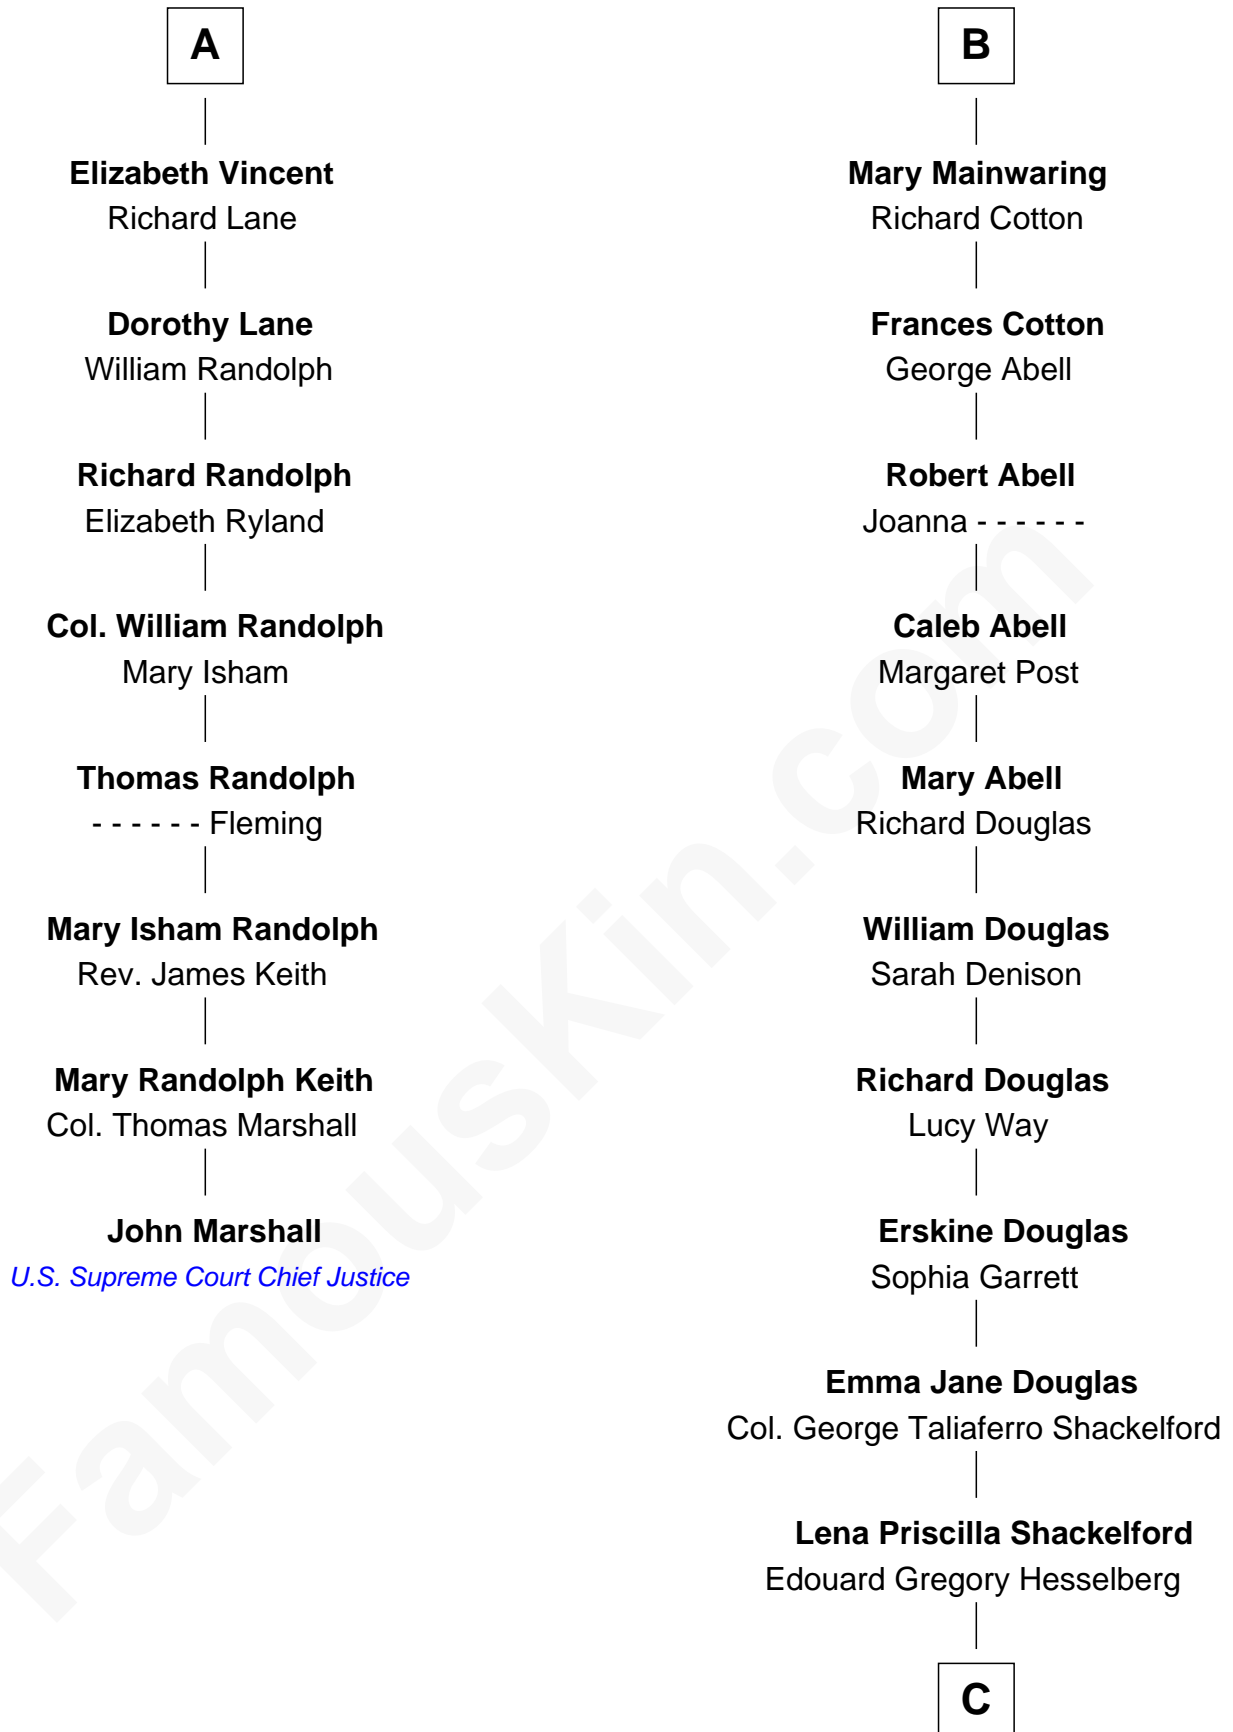

## Relationship Chart of

### John Marshall

4th Chief Justice of the U.S. Supreme Court

14th cousin 5 times removed of

**Illeana Douglas**

TV and Movie Actress

**Sir Richard Fitzalan**

Elizabeth de Bohun

C

**Melvyn Edouard Hesselberg**

Rosalind Hightower

**Gregory Hesselberg**

Joan Georgescu

**Illeana Douglas**

*TV and Movie Actress*

FamousKin.com