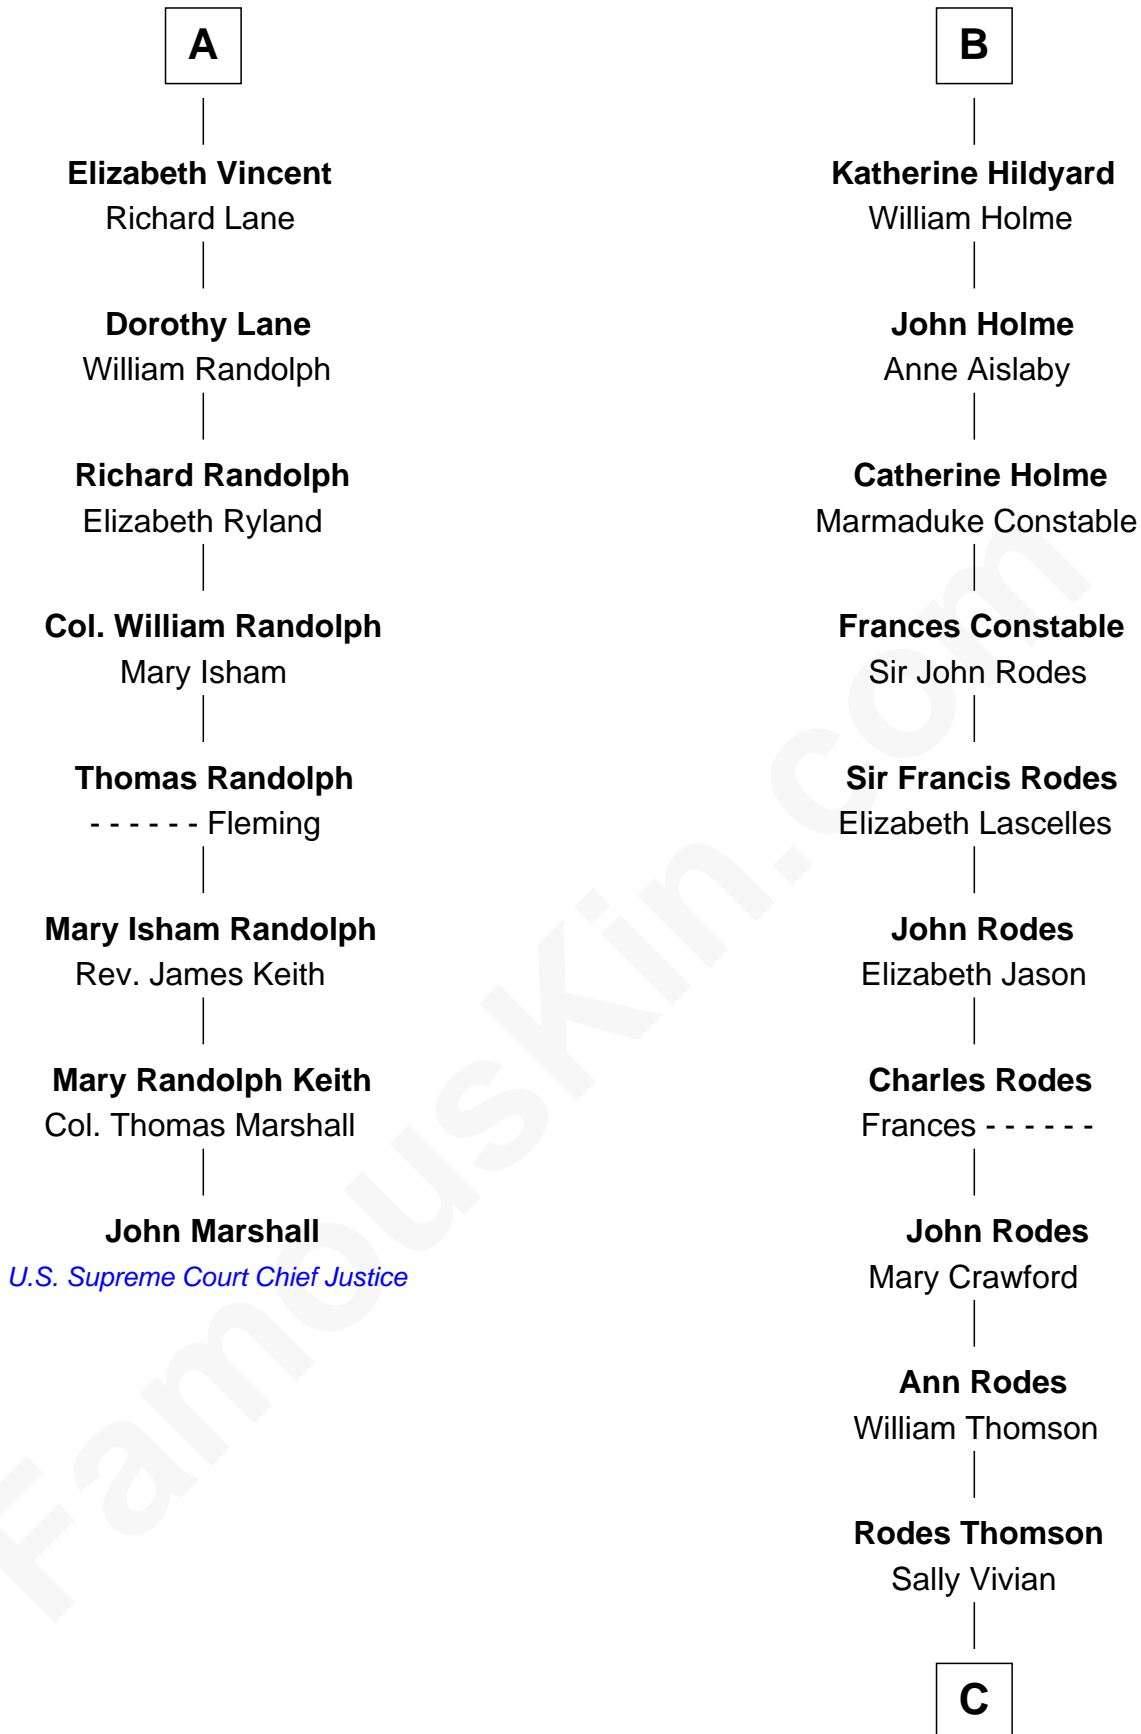

FamousKin.com Relationship Chart of

John Marshall

4th Chief Justice of the U.S. Supreme Court

14th cousin 7 times removed of

Melvyn Douglas

Movie Actor

Edward III, King of England

Philippa of Hainault

C

Nancy Thomson

Thomas Johnson Garrett

Sophia Garrett

Erskine Douglas

Emma Jane Douglas

Col. George Taliaferro Shackelford

Lena Priscilla Shackelford