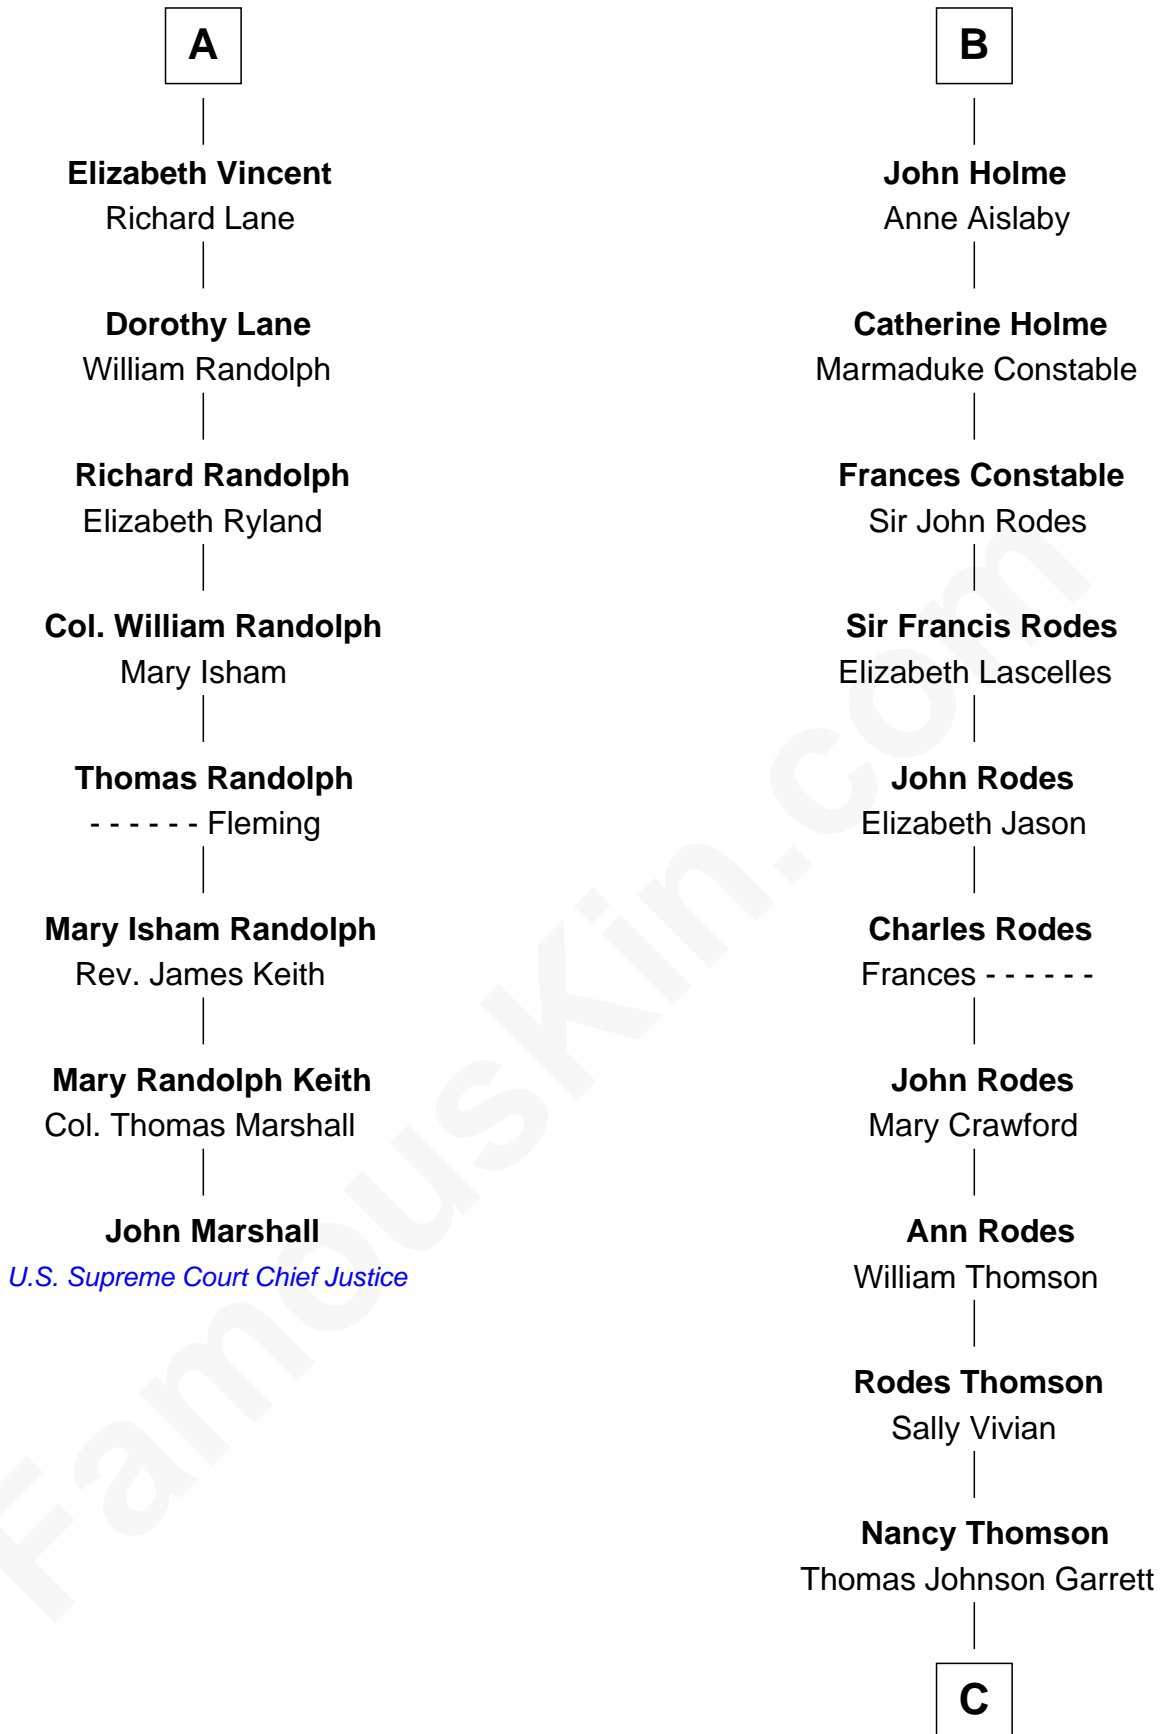

FamousKin.com Relationship Chart of

John Marshall

4th Chief Justice of the U.S. Supreme Court

14th cousin 6 times removed of

Melvyn Douglas

Movie Actor

Sir Ralph de Neville

Alice de Audley

Sir Henry Percy

Sir Henry Percy

Elizabeth Mortimer

Elizabeth Percy

Sir John Clifford

Mary Clifford

Sir Philip Wentworth

Elizabeth Wentworth

Sir Martin de la See

Joan de la See

Sir Piers Hildyard

Katherine Hildyard

William Holme

B

C

Sophia Garrett
Erskine Douglas

Emma Jane Douglas
Col. George Taliaferro Shackelford

Lena Priscilla Shackelford
Edouard Gregory Hesselberg

Melvyn Douglas
Movie Actor

FamousKin.com