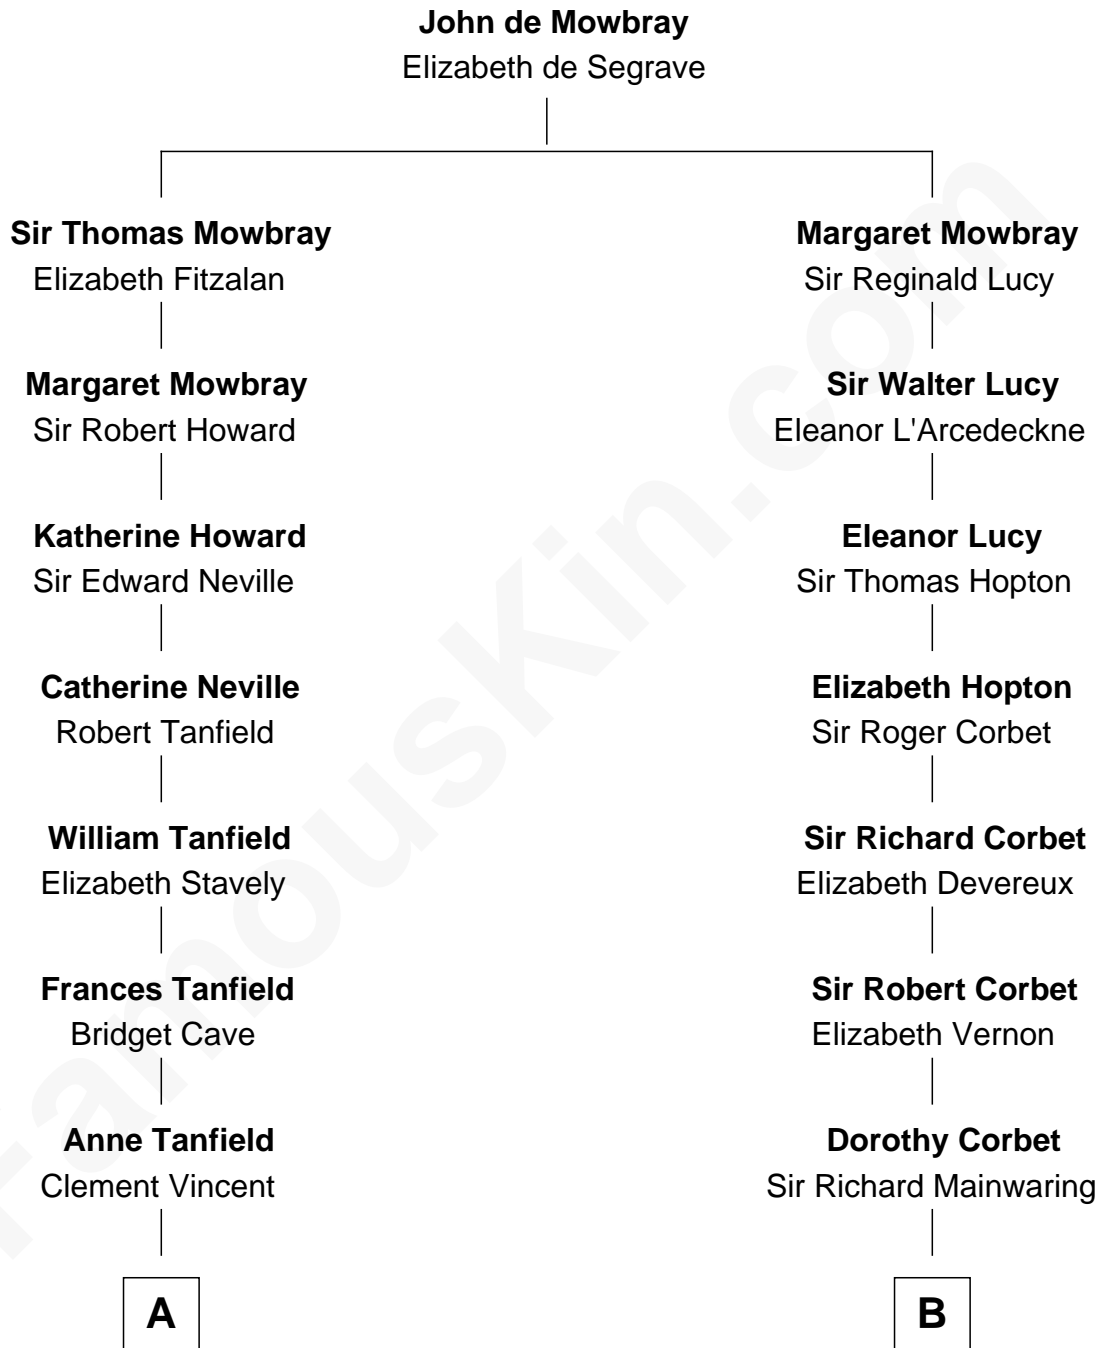

FamousKin.com Relationship Chart of

John Marshall

4th Chief Justice of the U.S. Supreme Court

14th cousin 4 times removed of

Melvyn Douglas

Movie Actor

C

Lena Priscilla Shackelford
Edouard Gregory Hesselberg