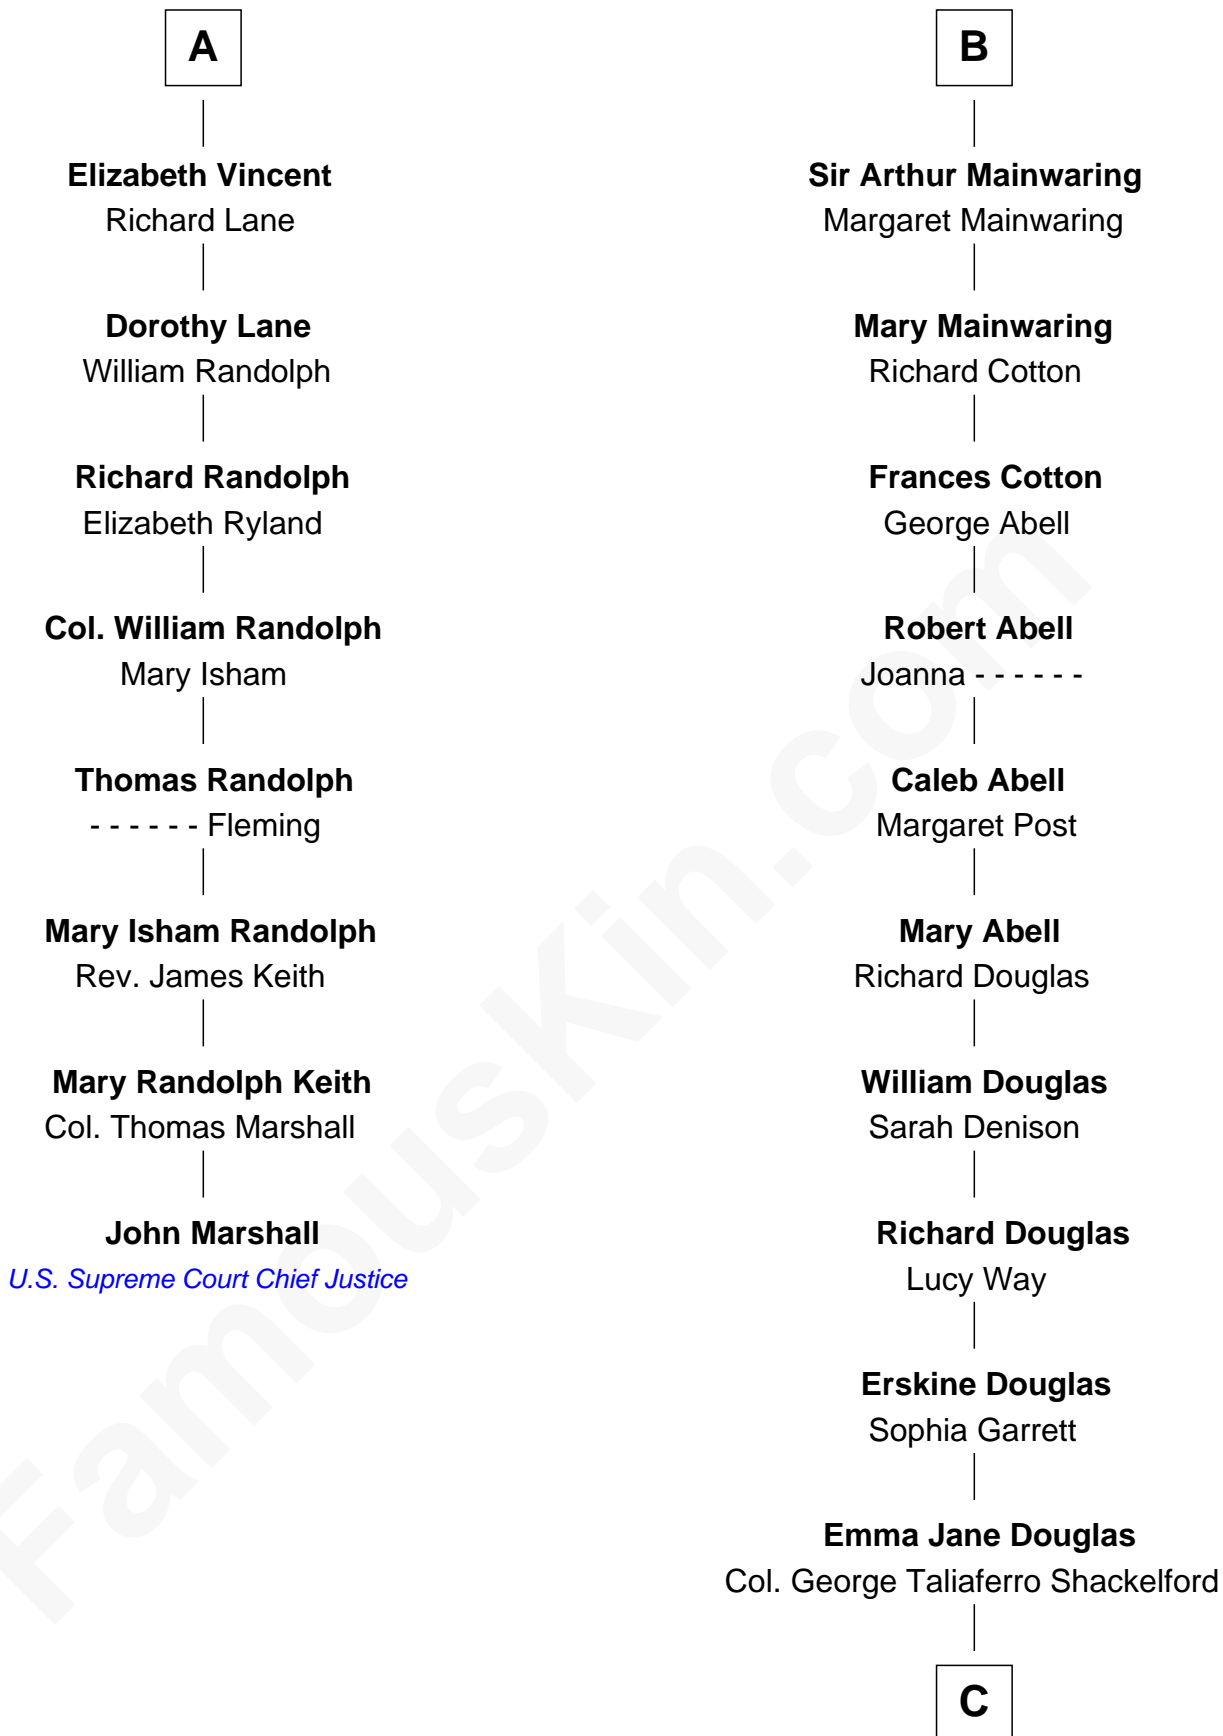

FamousKin.com Relationship Chart of

John Marshall

4th Chief Justice of the U.S. Supreme Court

14th cousin 4 times removed of

Melvyn Douglas

Movie Actor

C

Lena Priscilla Shackelford
Edouard Gregory Hesselberg