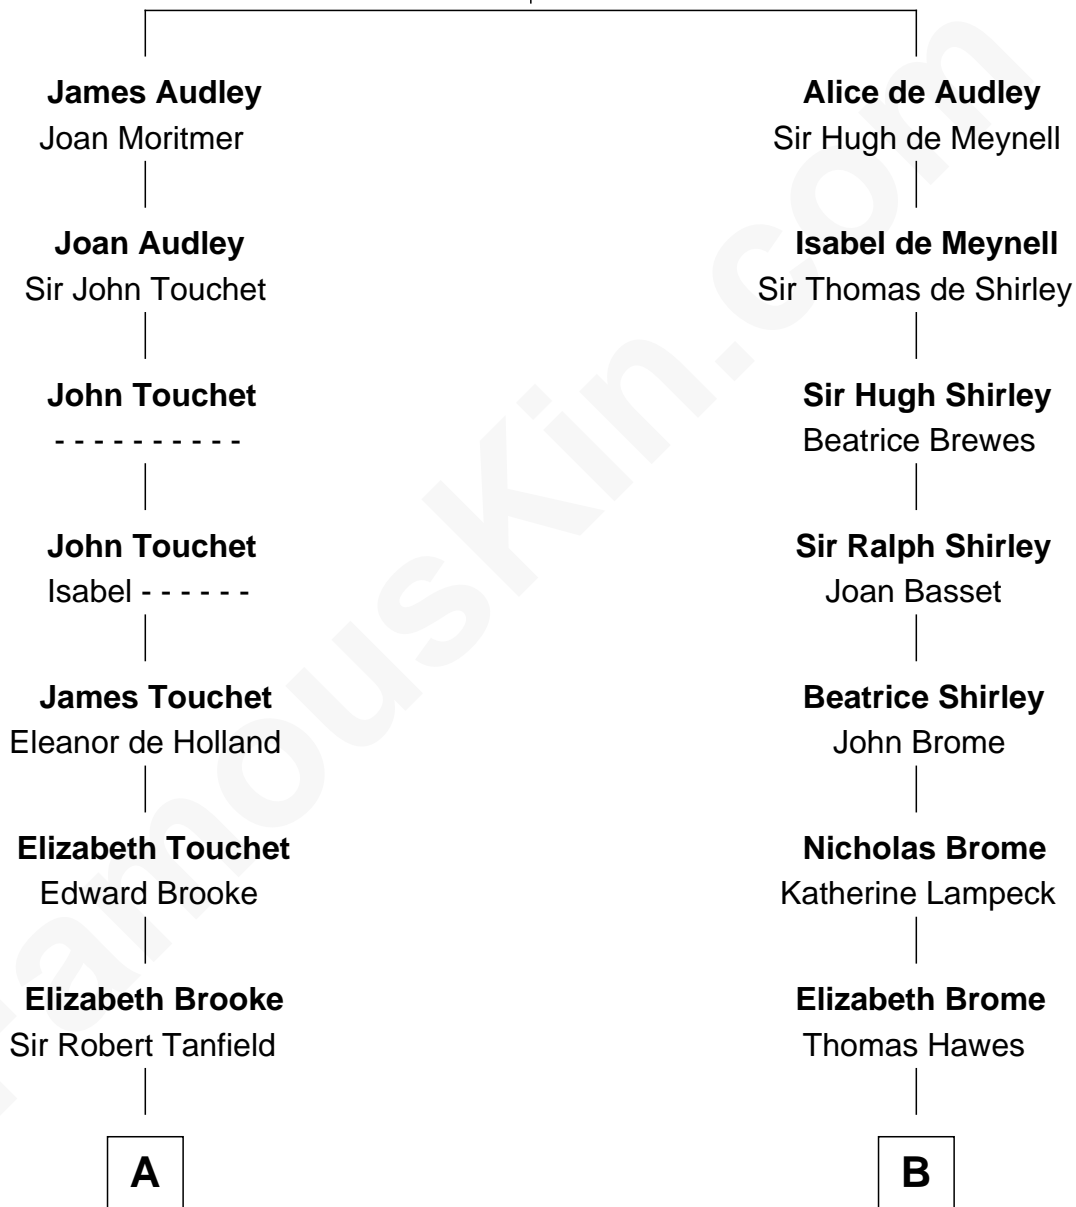

FamousKin.com

Relationship Chart of

John Marshall

4th Chief Justice of the U.S. Supreme Court

18th cousin 2 times removed of

Sarah Palin

9th Governor of Alaska

Sir Nicholas Audley

Joan Martin

C

Mary Randolph Keith
Col. Thomas Marshall

John Marshall
U.S. Supreme Court Chief Justice

D

James Carl Gower
Cora Godfrey Strong

Helen Louise Gower
Clement James Sheeran

Sarah Sheeran
Charles Richard Heath

Sarah Palin
9th Governor of Alaska

FamousKin.com