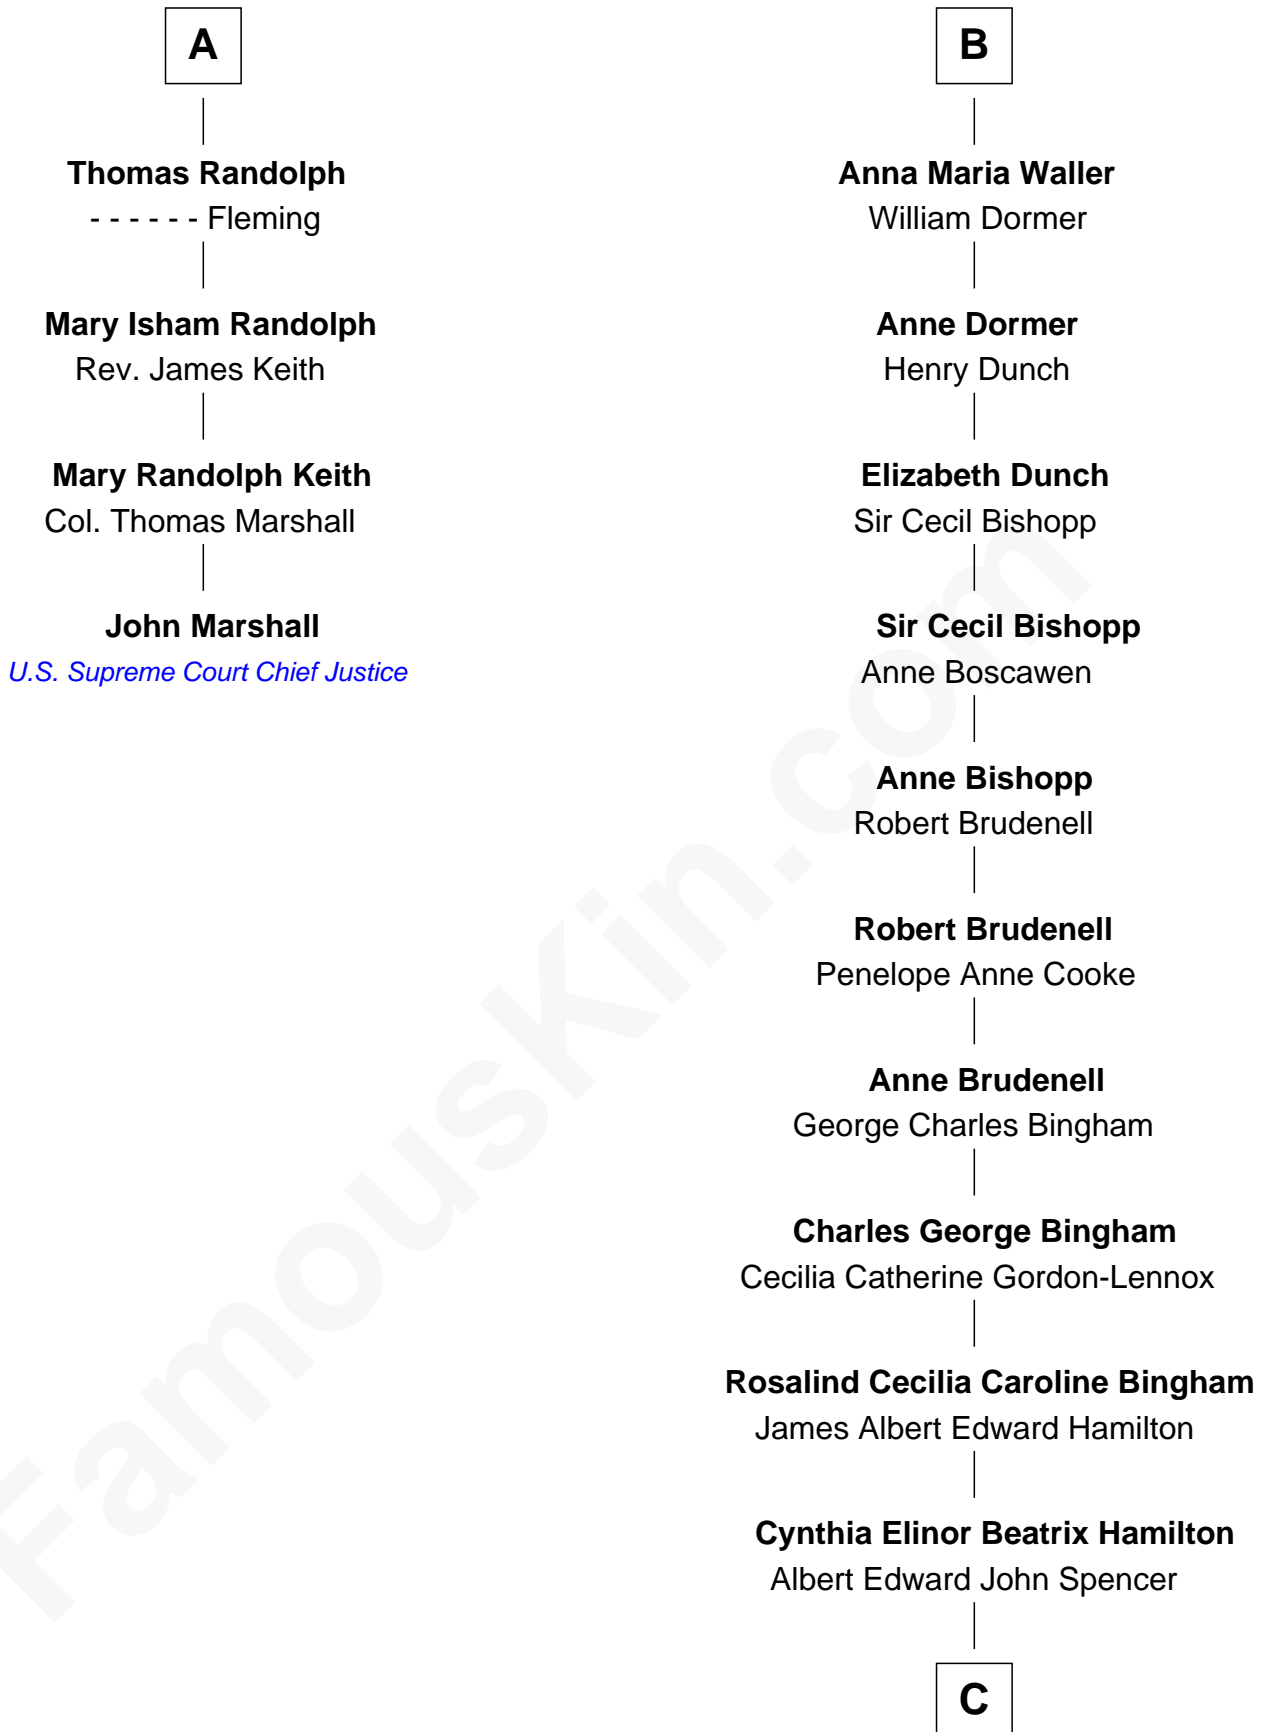

## Relationship Chart of

### John Marshall

4th Chief Justice of the U.S. Supreme Court

10th cousin 9 times removed of

**Prince William**  
Prince of Wales

**Richard Vere**  
Isabel Green

C

**Edward John Spencer**  
Frances Ruth Burke Roche

**Princess Diana Frances Spencer**  
Charles III, King of the United Kingdom

**Prince William**  
*Prince of Wales*

FamousKin.com