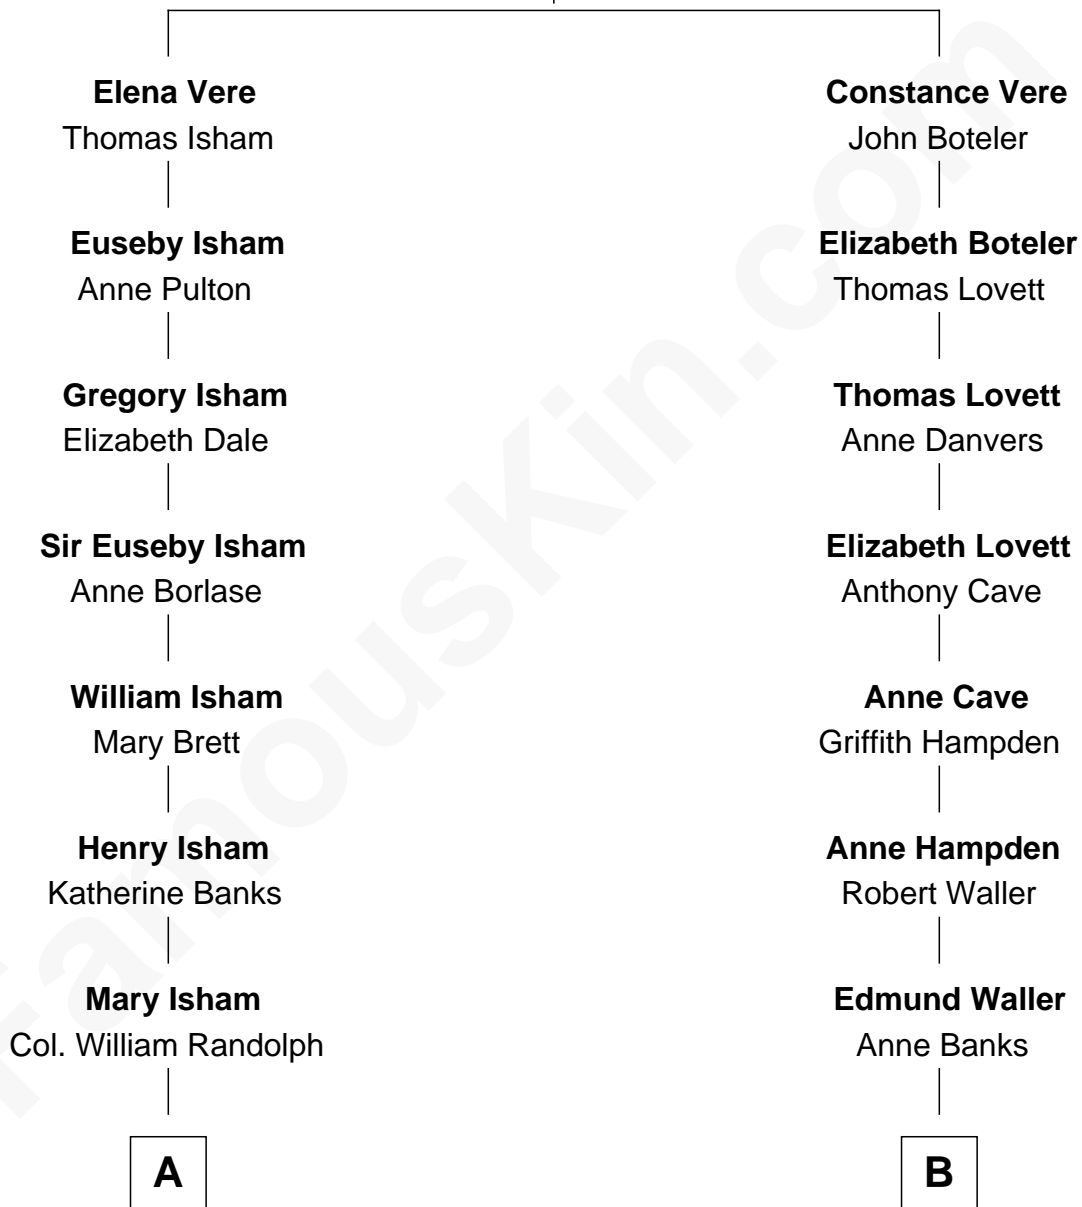

## Relationship Chart of

### John Marshall

4th Chief Justice of the U.S. Supreme Court

10th cousin 9 times removed of

**Prince William**  
Prince of Wales

**Richard Vere**  
Isabel Green

C

**Edward John Spencer**  
Frances Ruth Burke Roche

**Princess Diana Frances Spencer**  
Charles III, King of the United Kingdom

**Prince William**  
*Prince of Wales*

FamousKin.com