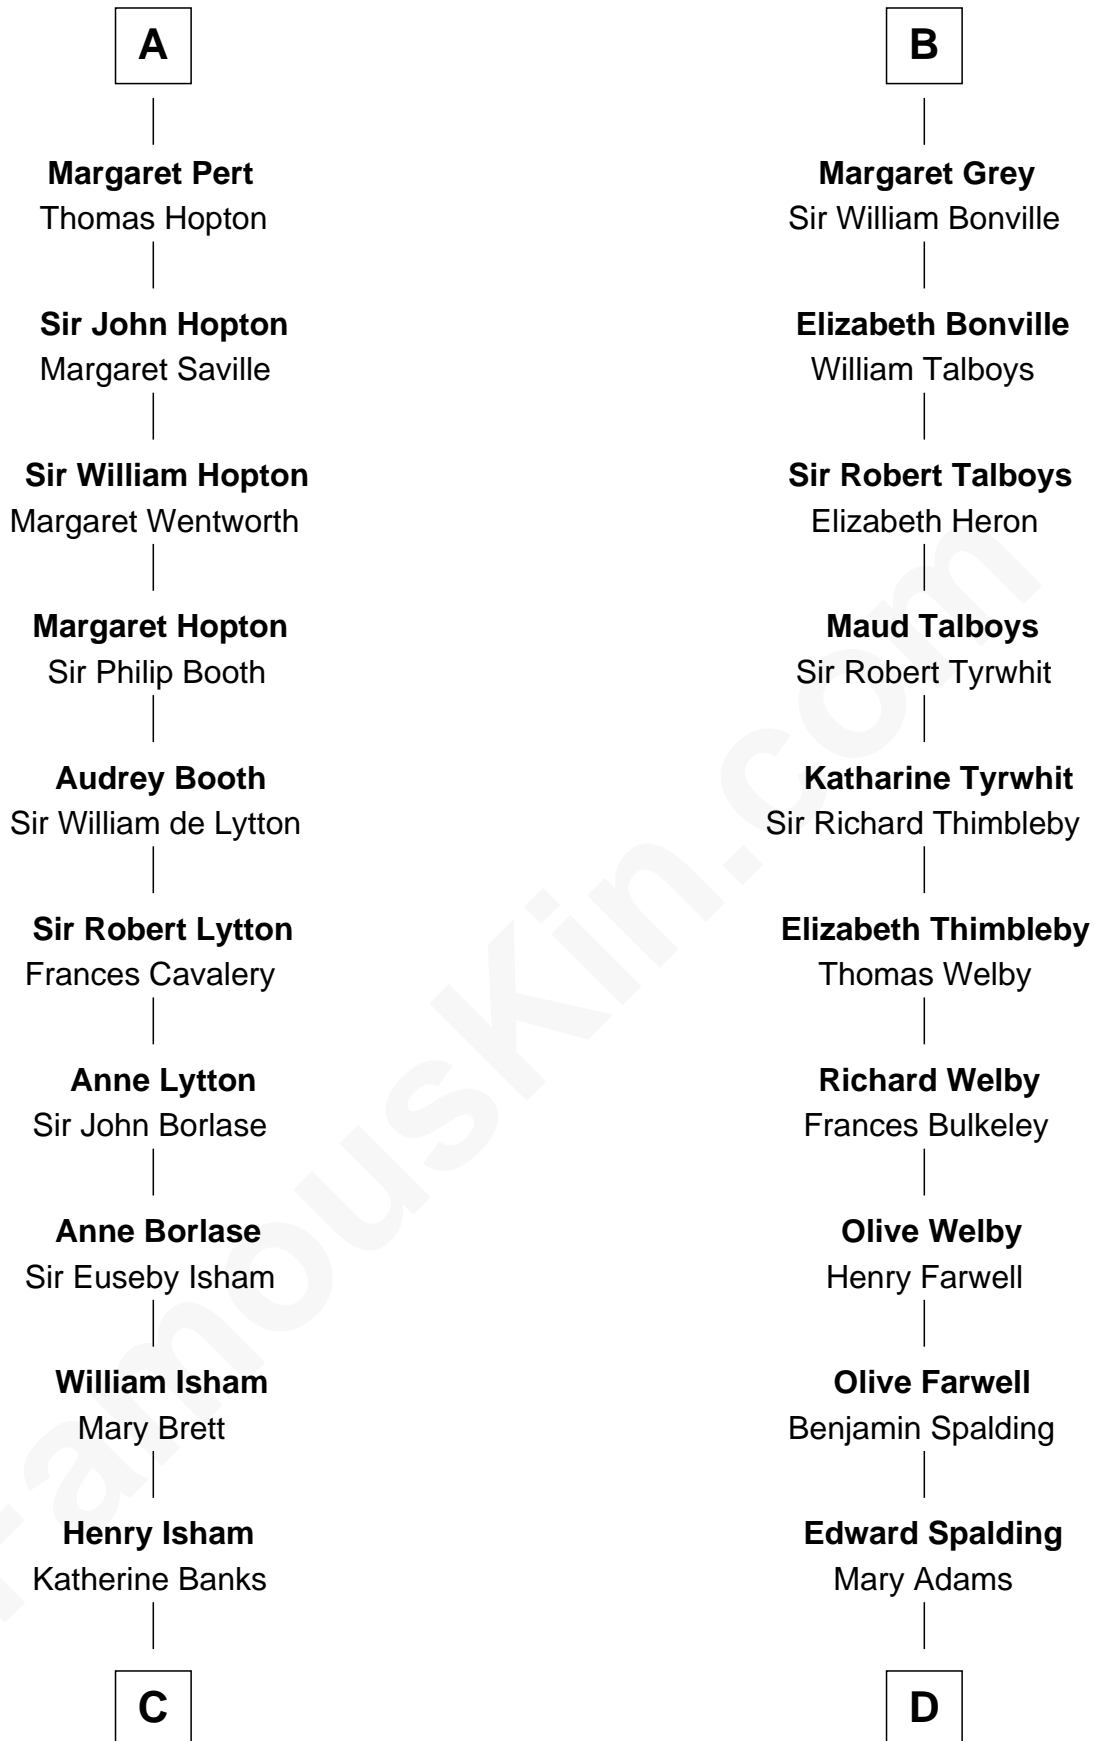

# FamousKin.com Relationship Chart of

**John Marshall**

*4th Chief Justice of the U.S. Supreme Court*

21st cousin of

**William Rufus Day**

*36th U.S. Secretary of State*

**Henry of Huntingdon**

Ada de Warenne

**C**

**Mary Isham**  
Col. William Randolph

**Thomas Randolph**  
----- Fleming

**Mary Isham Randolph**  
Rev. James Keith

**Mary Randolph Keith**  
Col. Thomas Marshall

**John Marshall**  
*U.S. Supreme Court Chief Justice*

**D**

**Ebenezer Spalding**  
Mary Fassett

**Dr. Rufus Spalding**  
Lydia Paine

**Rufus Paine Spalding**  
Lucretia A. Swift

**Emily Swift Spalding**  
Luther Day

**William Rufus Day**  
*36th U.S. Secretary of State*