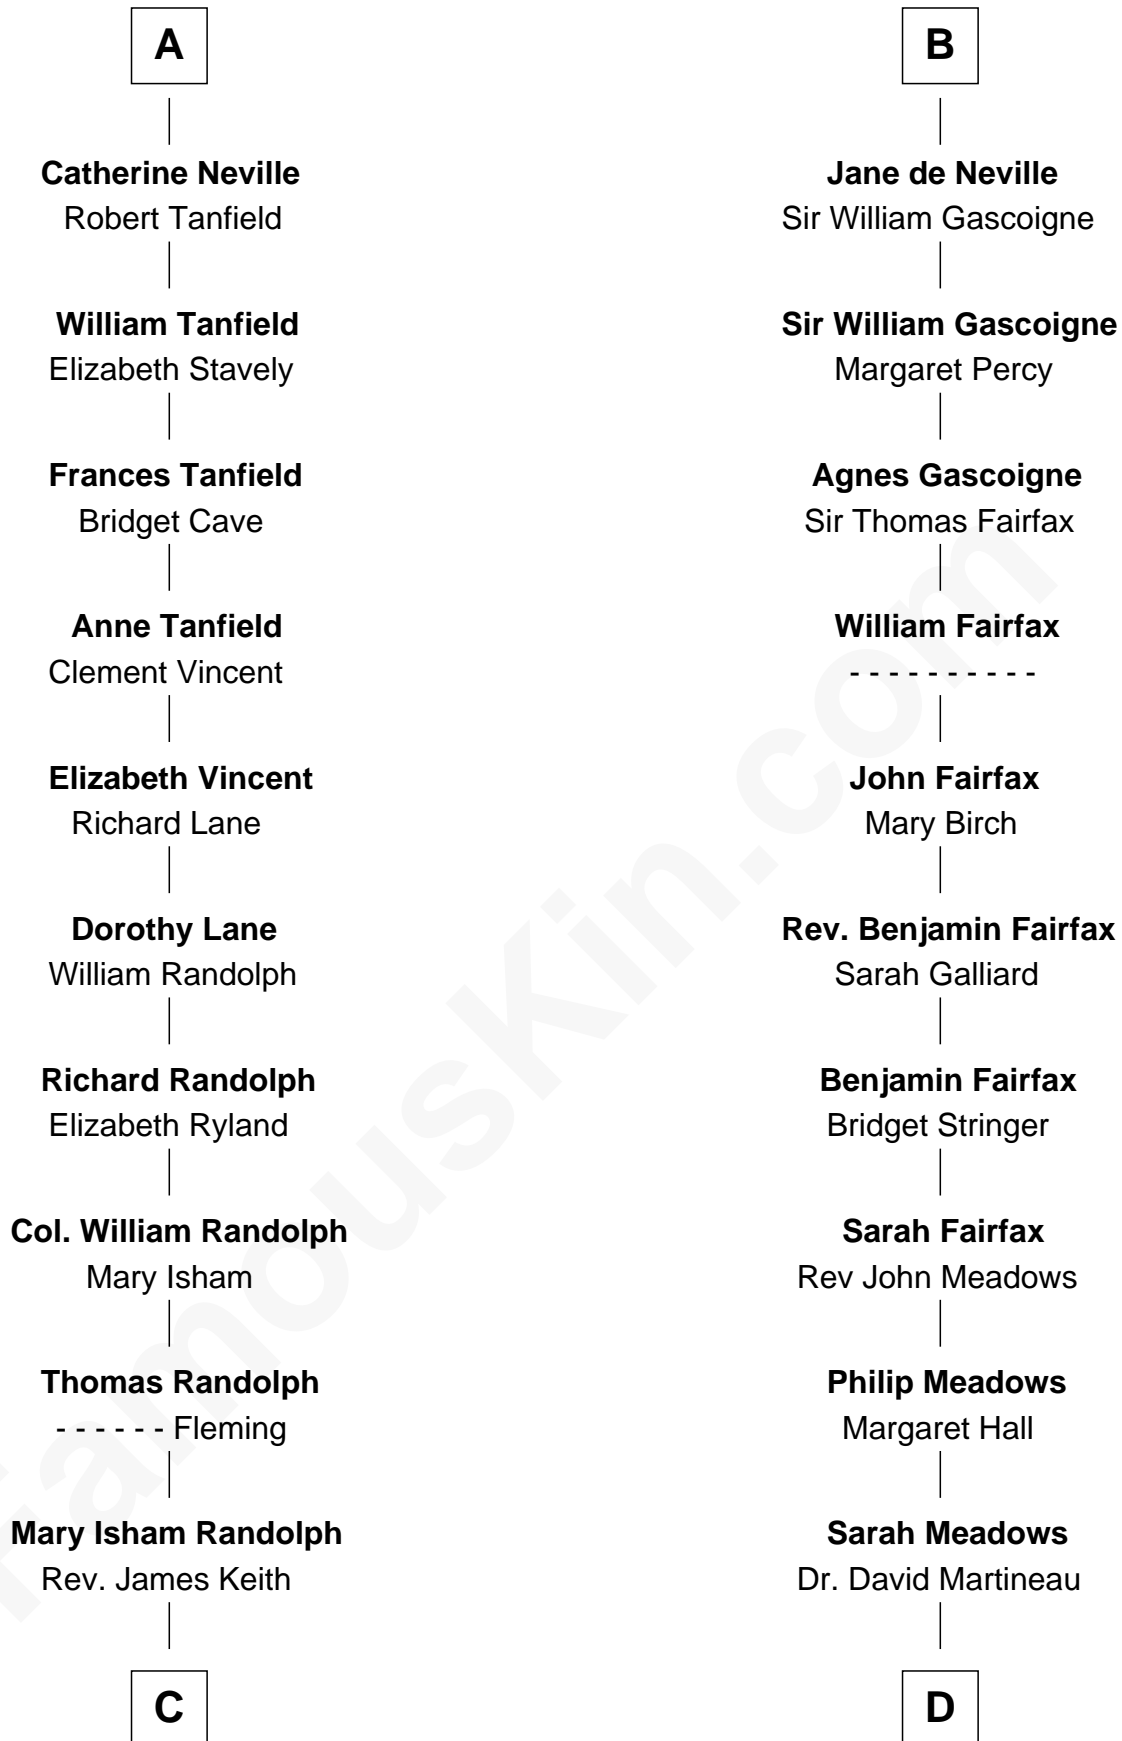

# FamousKin.com Relationship Chart of

**John Marshall**

*4th Chief Justice of the U.S. Supreme Court*

18th cousin of

**Harriet Martineau**

*Author of The Hour and the Man*

**Sir Humphrey de Bohun**

Eleanor de Braiose

**C**

**Mary Randolph Keith**  
Col. Thomas Marshall

**John Marshall**  
*U.S. Supreme Court Chief Justice*

**D**

**Thomas Martineau**  
Elizabeth Rankin

**Harriet Martineau**  
*English Author, "The Hour and the Man"*