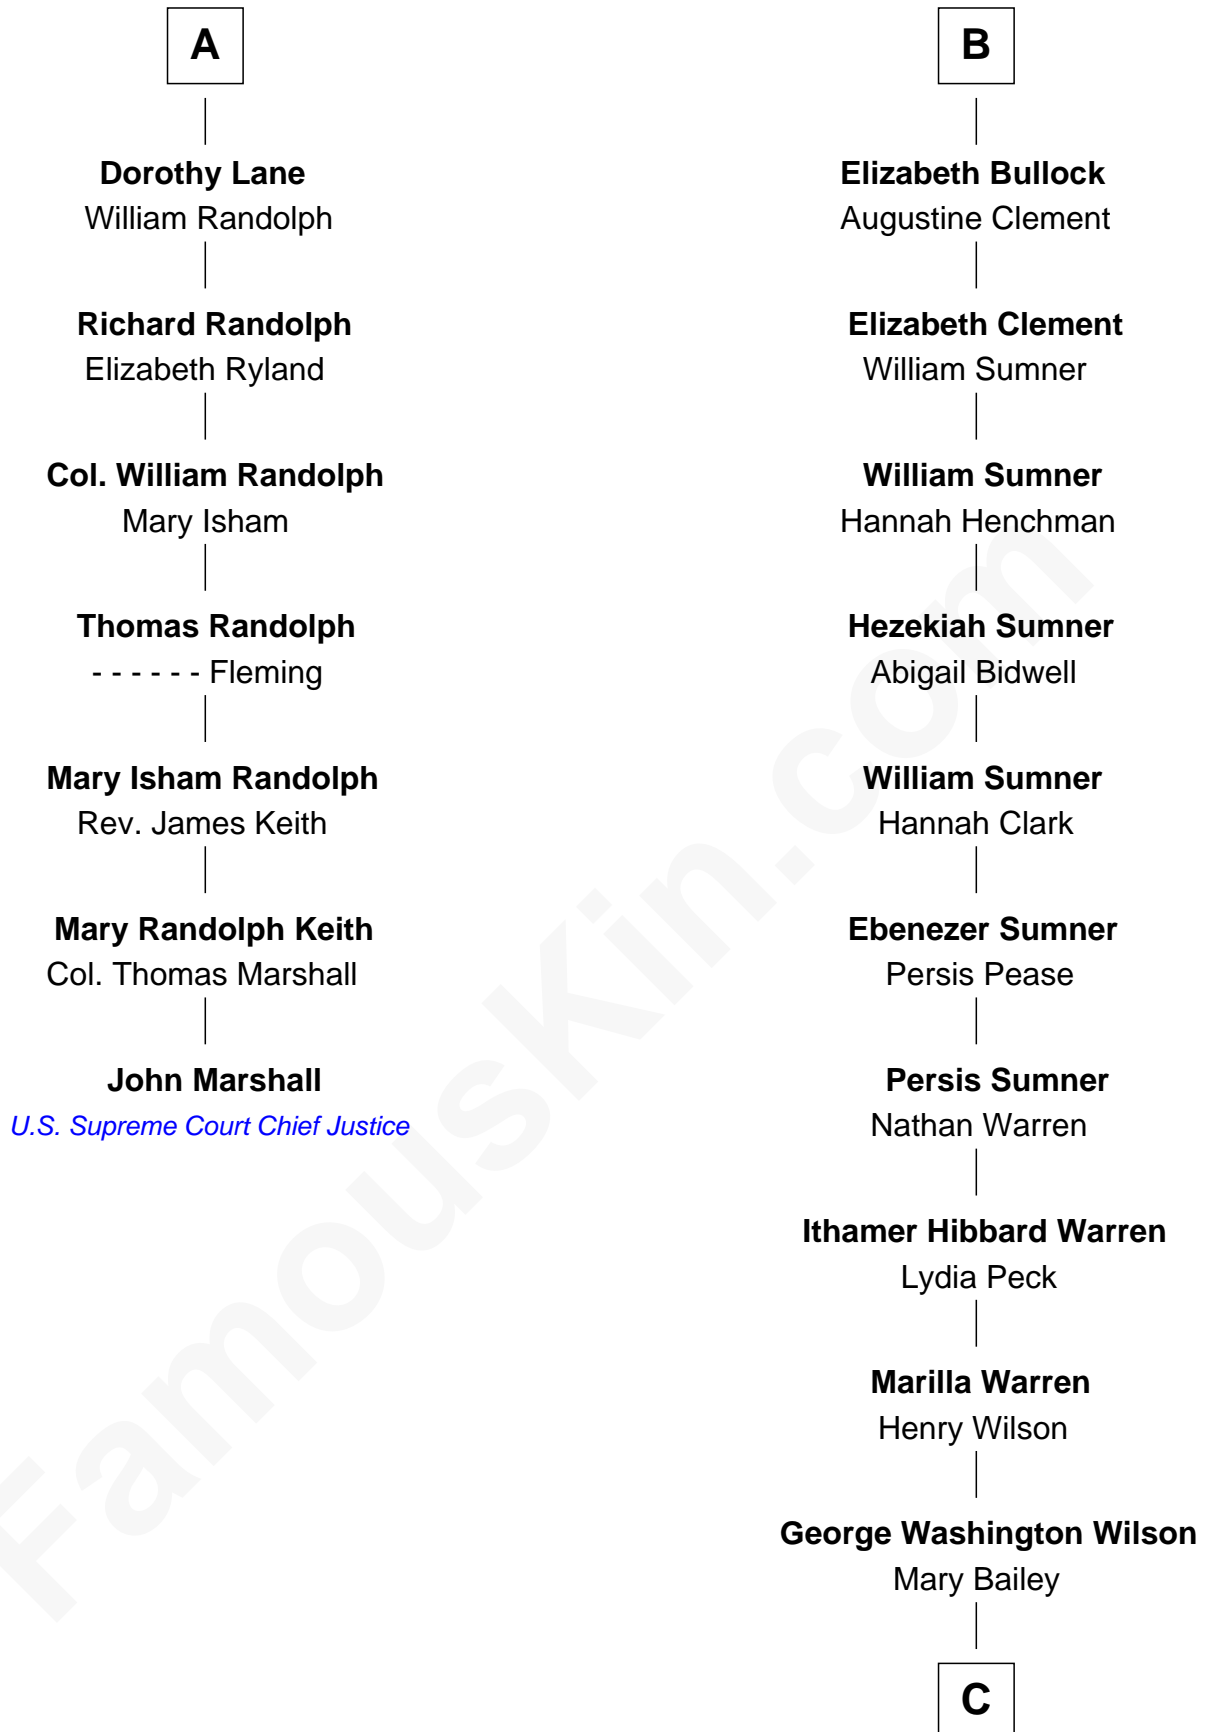

FamousKin.com

Relationship Chart of

John Marshall

4th Chief Justice of the U.S. Supreme Court

13th cousin 8 times removed of

Kevin Love

NBA All-Star Player

Sir John Howard

C

William Henry Wilson

Alta Lenora Chitwood

William Coral Wilson

Edith Sophia Sthole

Emily Glee Wilson

Edward Milton Love

Stanley Sthole Love