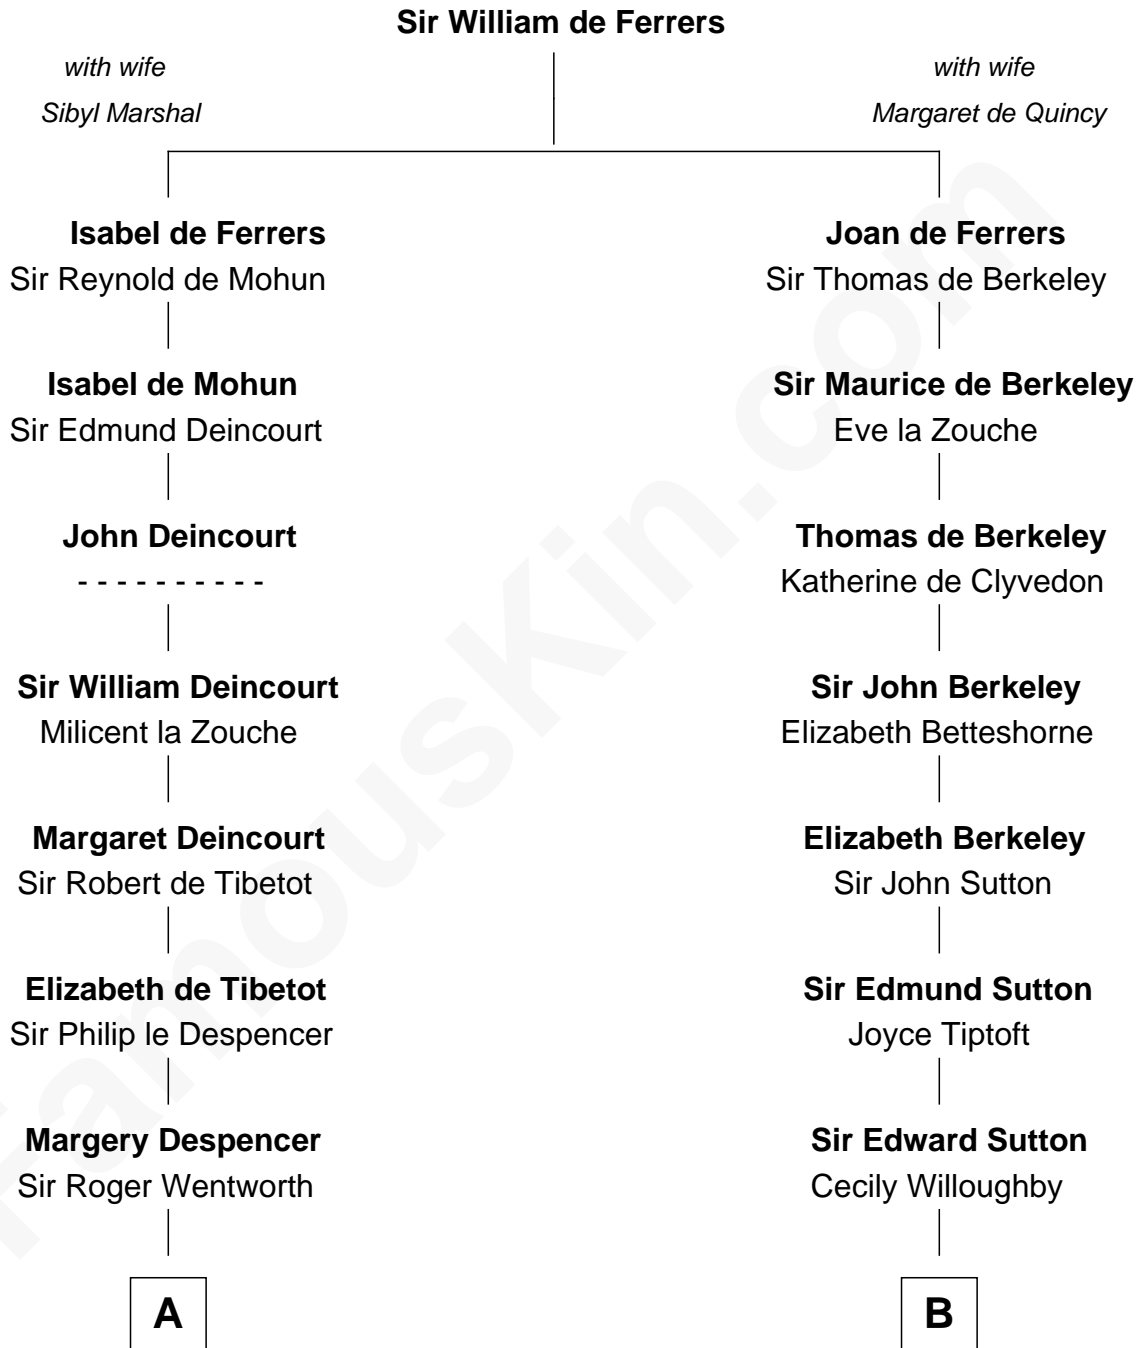

FamousKin.com

Relationship Chart of

John Marshall

4th Chief Justice of the U.S. Supreme Court

17th cousin 2 times removed of

Oliver Wendell Holmes, Sr.

American "Fireside" Poet

C

—
Mary Isham Randolph

Rev. James Keith

—
Mary Randolph Keith

Col. Thomas Marshall

—
John Marshall

U.S. Supreme Court Chief Justice

FamousKin.com