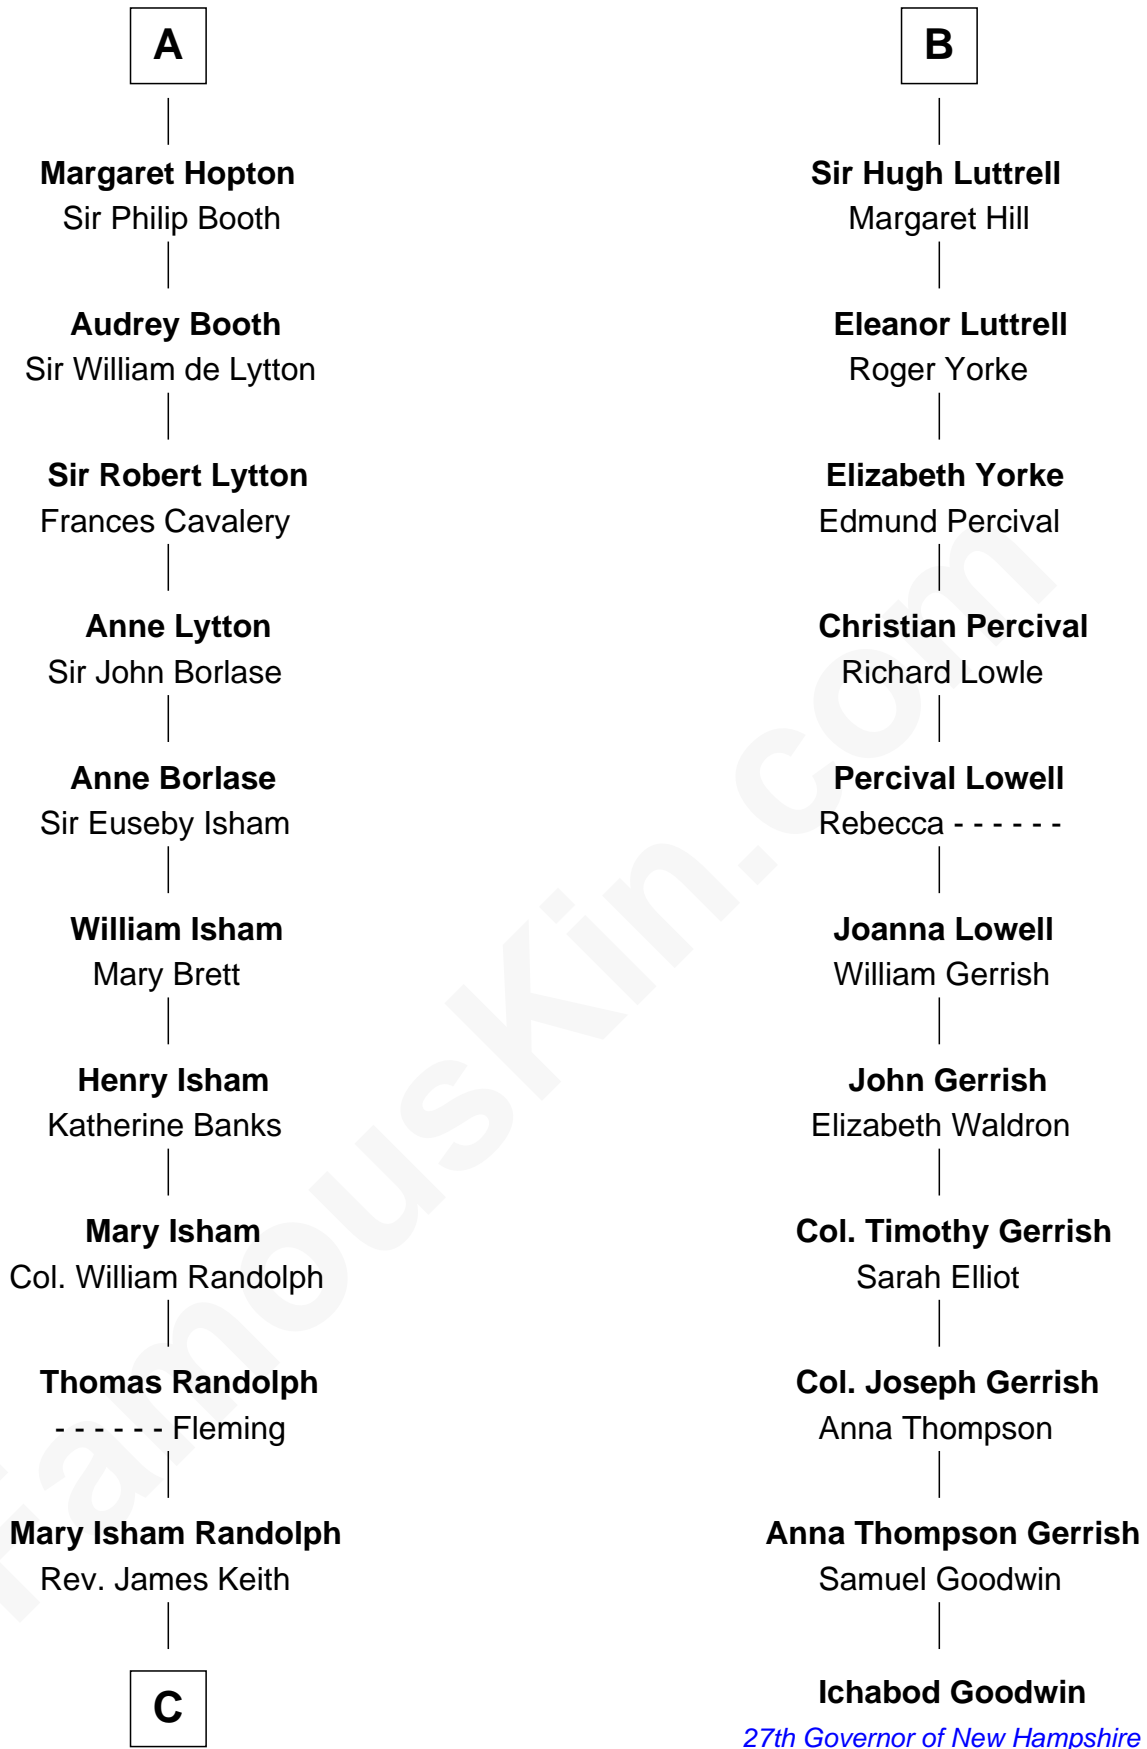

FamousKin.com

Relationship Chart of

John Marshall

4th Chief Justice of the U.S. Supreme Court

17th cousin 1 time removed of

Ichabod Goodwin

27th Governor of New Hampshire

Sir Hugh le Despencer

Elizabeth - - - - -

Sir Philip le Despencer

Elizabeth de Tibetot

Margery Despencer

Sir Roger Wentworth

Margaret Wentworth

Sir William Hopton

A

Sir Hugh Luttrell

Catherine de Beaumont

Sir John Luttrell

Margaret Touchet

Sir James Luttrell

Elizabeth Courtenay

B

C

Mary Randolph Keith
Col. Thomas Marshall

John Marshall
U.S. Supreme Court Chief Justice

FamousKin.com