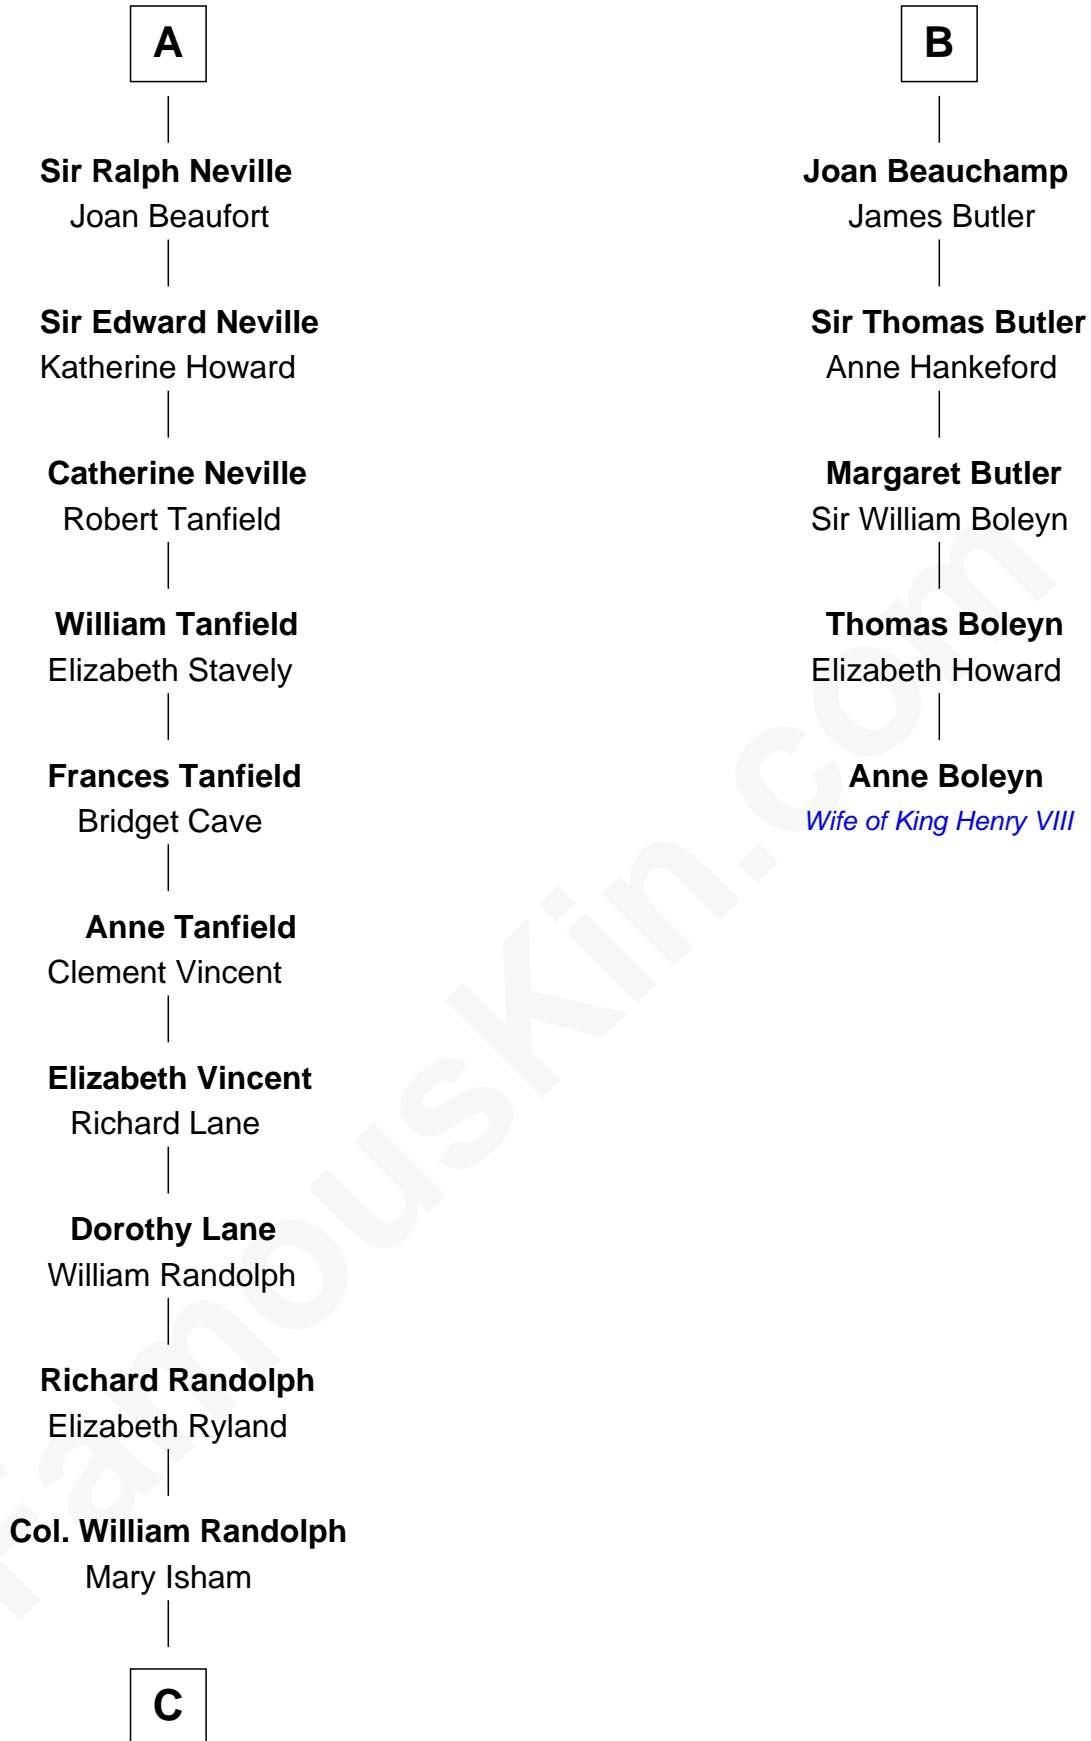

## Relationship Chart of

### John Marshall

4th Chief Justice of the U.S. Supreme Court

11th cousin 9 times removed of

### Anne Boleyn

2nd Wife of King Henry VIII

**C**

Thomas Randolph

----- Fleming

Mary Isham Randolph

Rev. James Keith

Mary Randolph Keith